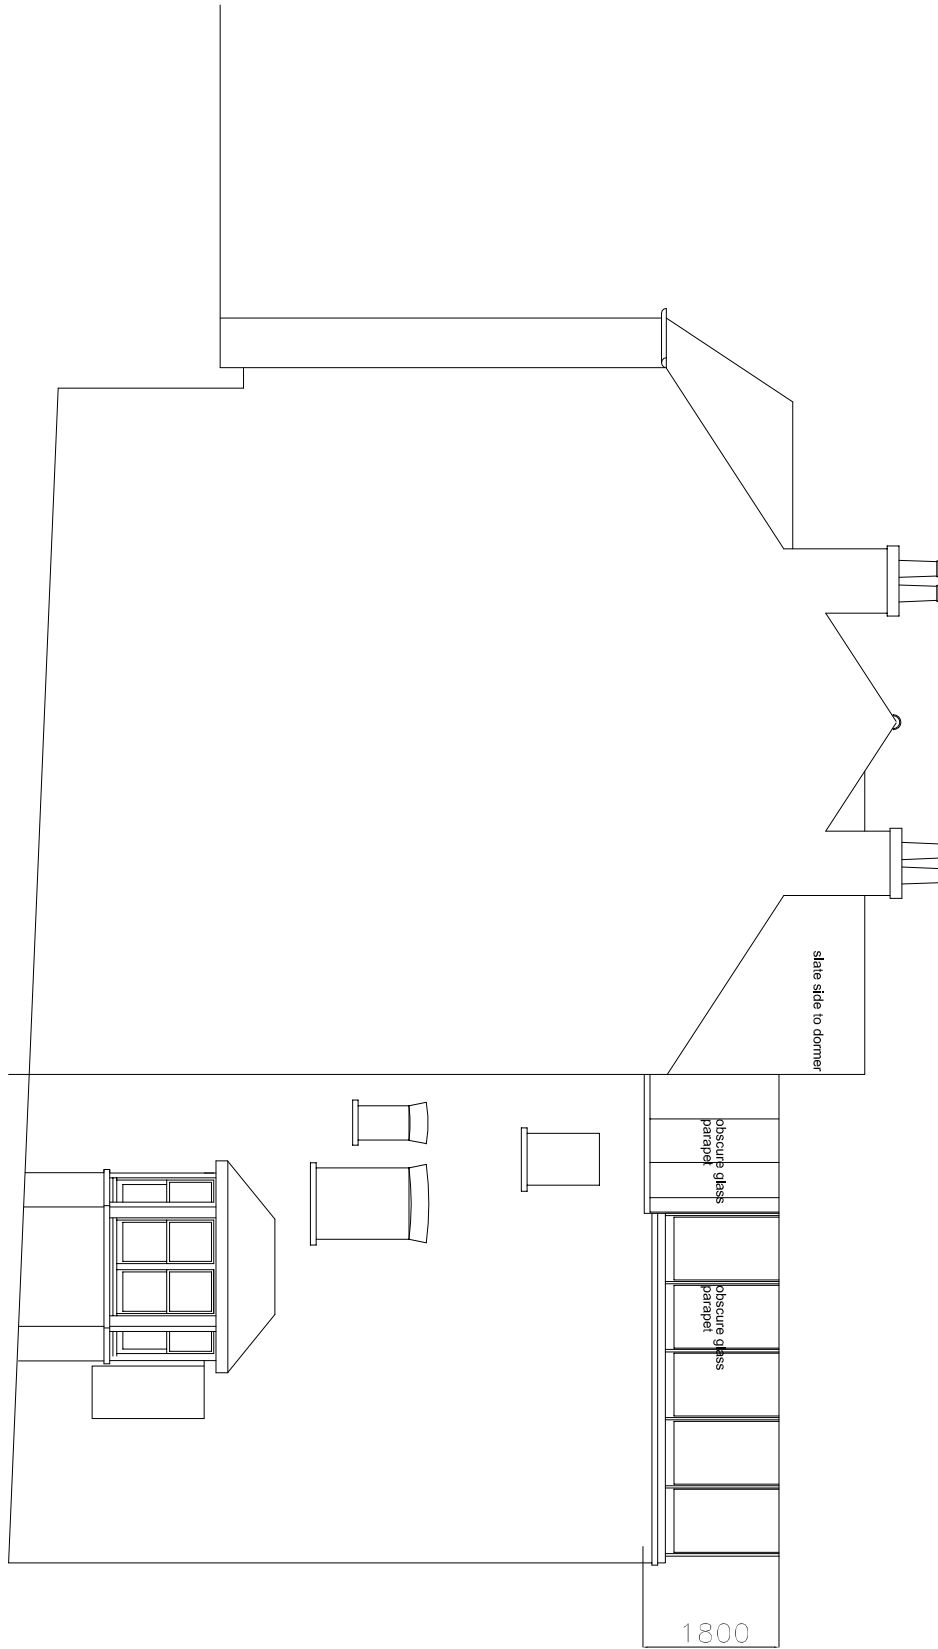

SIDE ELEVATION

1800

A4

Yiannis Pareas Chartered Architects  
82 Mill Lane  
London NW6 1NL  
Tel 020 7431 5022 fax 020 7435 6571

FLAT 2  
33 GLADYS ROAD  
LONDON NW6 2PU  
SCALE 1:100

SIDE ELEVATION  
AS PROPOSED

DRAWING NO 643/7