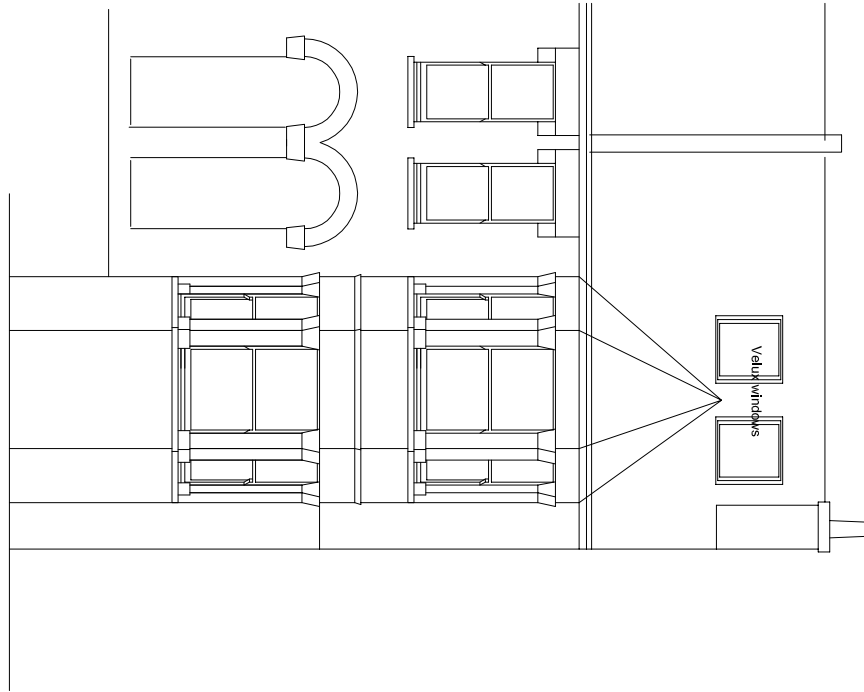

FRONT ELEVATION

REAR ELEVATION

A4

Yiannis Pareas Chartered Architects  
82 Mill Lane  
London NW6 1NL  
Tel 020 7431 5022 fax 020 7435 6571

FLAT 2  
33 GLADYS ROAD  
LONDON NW6 2PU  
SCALE 1:100

ELEVATIONS  
AS PROPOSED

DRAWING NO 643/6