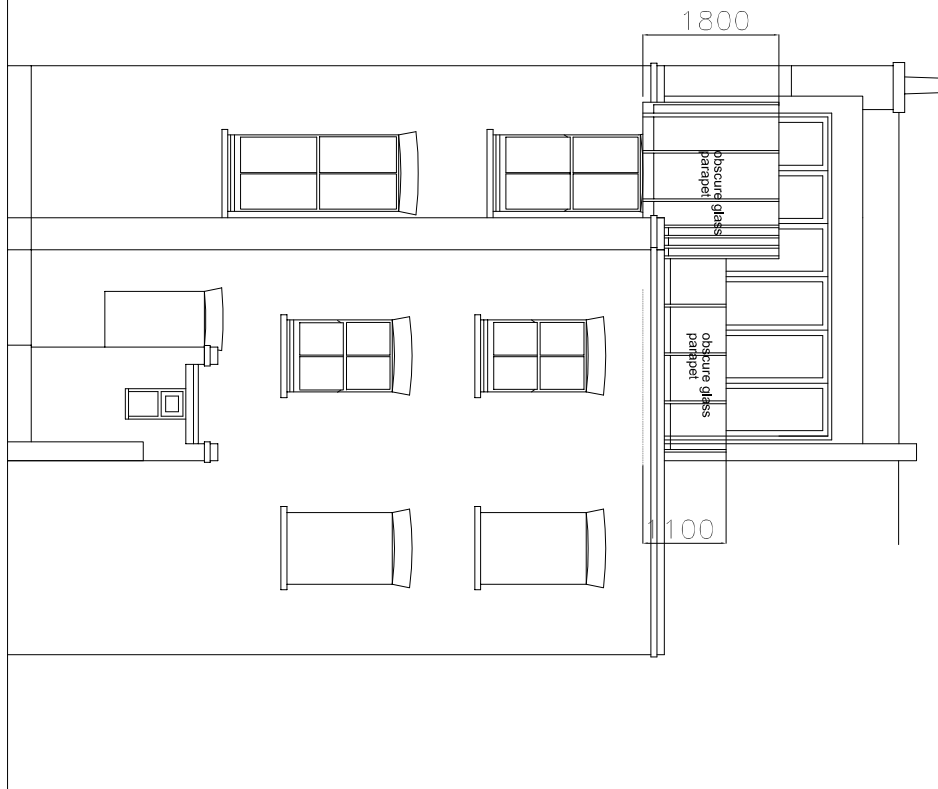

FRONT ELEVATION

REAR ELEVATION

A4

Yiannis Pareas Chartered Architects  
82 Mill Lane  
London NW6 1NL  
Tel 020 7431 5022 fax 020 7435 6571

FLAT 2  
33 GLADYS ROAD  
LONDON NW6 2PU  
SCALE 1:100

ELEVATIONS  
AS PROPOSED

DRAWING NO 643/6