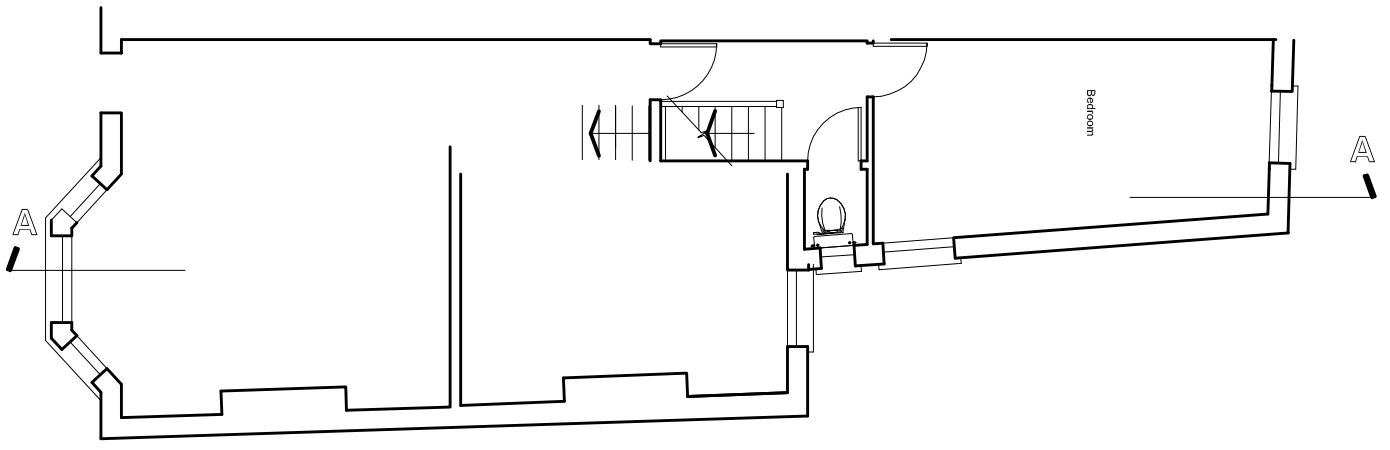

UPPER GROUND FLOOR PLAN

FIRST FLOOR PLAN

LOFT FLOOR PLAN

A4

Yiannis Pareas Chartered Architects  
 82 Mill Lane  
 London NW6 1NL  
 Tel 020 7431 5022 fax 020 7435 6571

FLAT 2  
 33 GLADYS ROAD  
 LONDON NW6 2PU  
 SCALE 1:100

FLOOR PLANS  
 AS PROPOSED

DRAWING NO 643/5