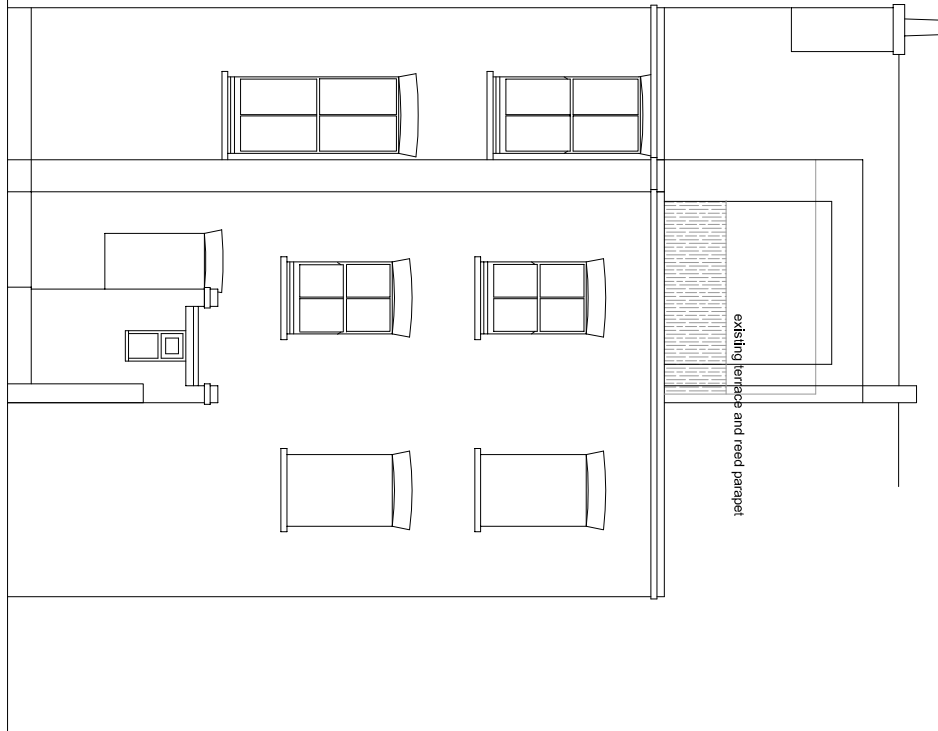

FRONT ELEVATION

REAR ELEVATION

A4

Yiannis Pareas Chartered Architects
82 Mill Lane
London NW6 1NL
Tel 020 7431 5022 fax 020 7435 6571

FLAT 2
33 GLADYS ROAD
LONDON NW6 2PU
SCALE 1:100

ELEVATIONS
AS EXISTING

DRAWING NO 643/2