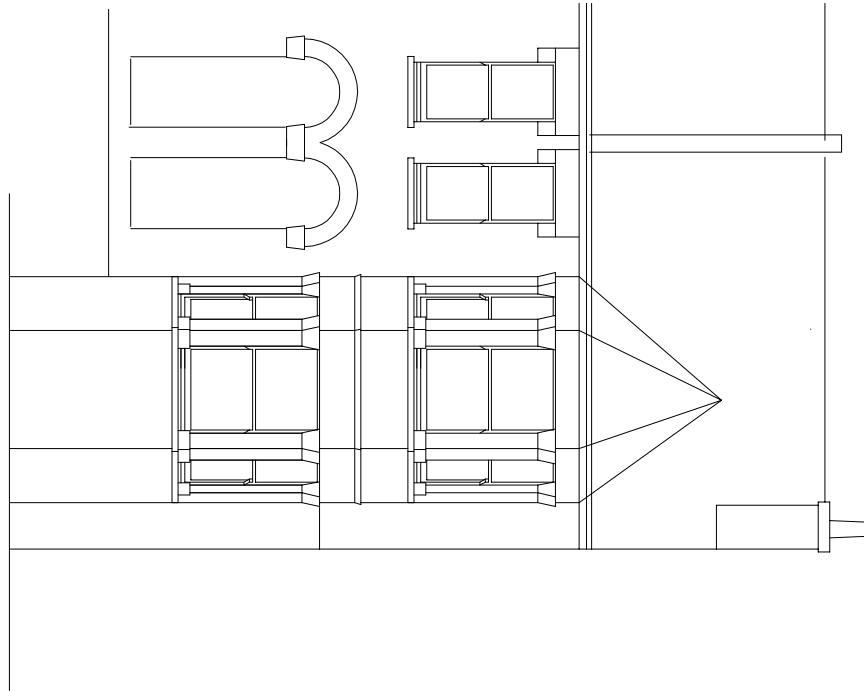

FRONT ELEVATION

REAR ELEVATION

A4

Yiannis Pareas Chartered Architects
82 Mill Lane
London NW6 1NL
Tel 020 7431 5022 fax 020 7435 6571

FLAT 2
33 GLADYS ROAD
LONDON NW6 2PU
SCALE 1:100

ELEVATIONS
AS EXISTING

DRAWING NO 643/2