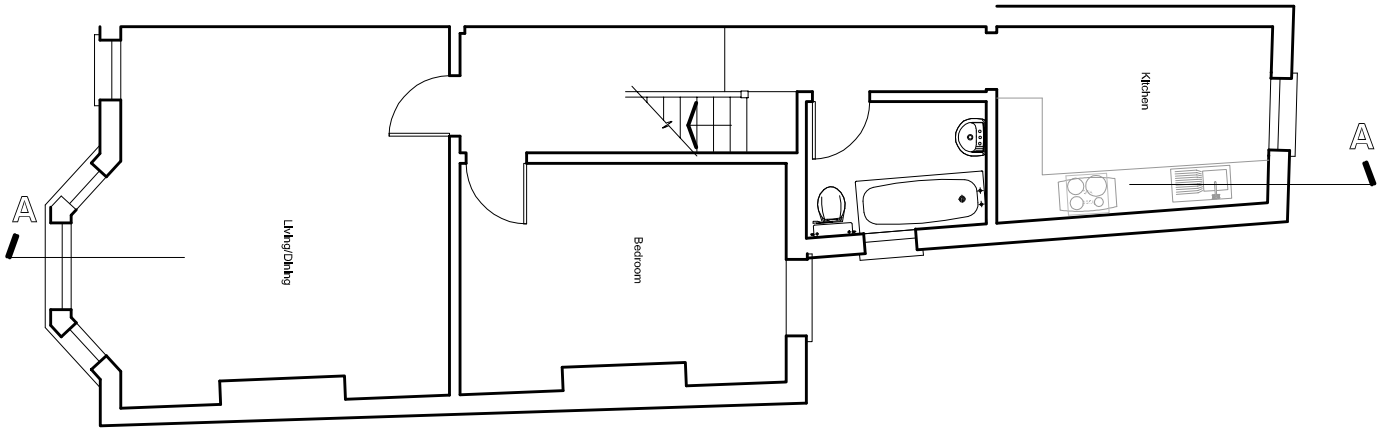

UPPER GROUND FLOOR PLAN

FIRST FLOOR PLAN

LOFT FLOOR PLAN

A4

Yiannis Pareas Chartered Architects
 82 Mill Lane
 London NW6 1NL
 Tel 020 7431 5022 fax 020 7435 6571

FLAT 2
 33 GLADYS ROAD
 LONDON NW6 2PU
 SCALE 1:100

FLOOR PLANS
 AS EXISTING

DRAWING NO 643/1