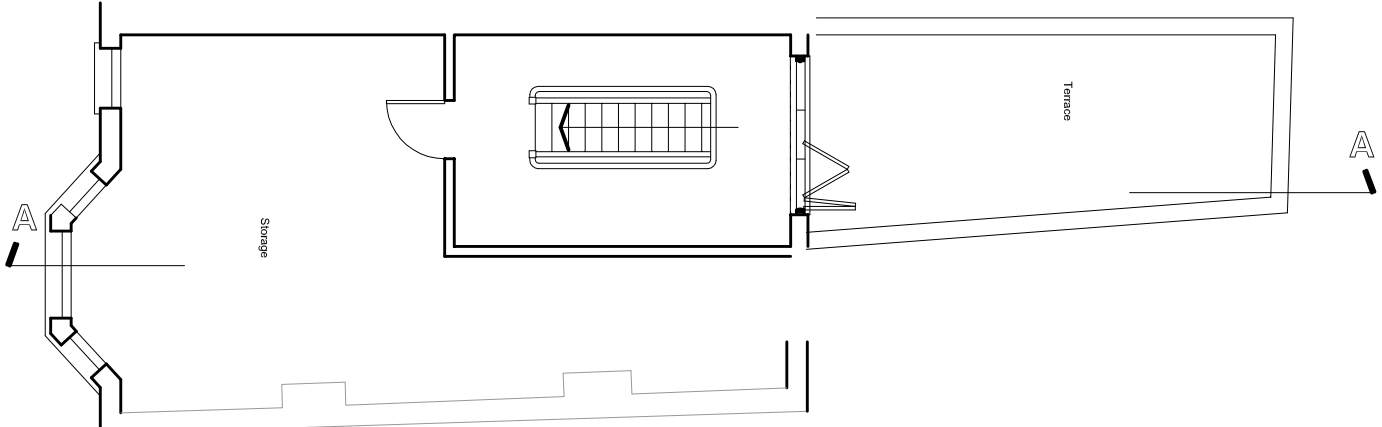

UPPER GROUND FLOOR PLAN

FIRST FLOOR PLAN

LOFT FLOOR PLAN

A4

Yiannis Pareas Chartered Architects
 82 Mill Lane
 London NW6 1NL
 Tel 020 7431 5022 fax 020 7435 6571

FLAT 2
 33 GLADYS ROAD
 LONDON NW6 2PU
 SCALE 1:100

FLOOR PLANS
 AS EXISTING

DRAWING NO 643/1