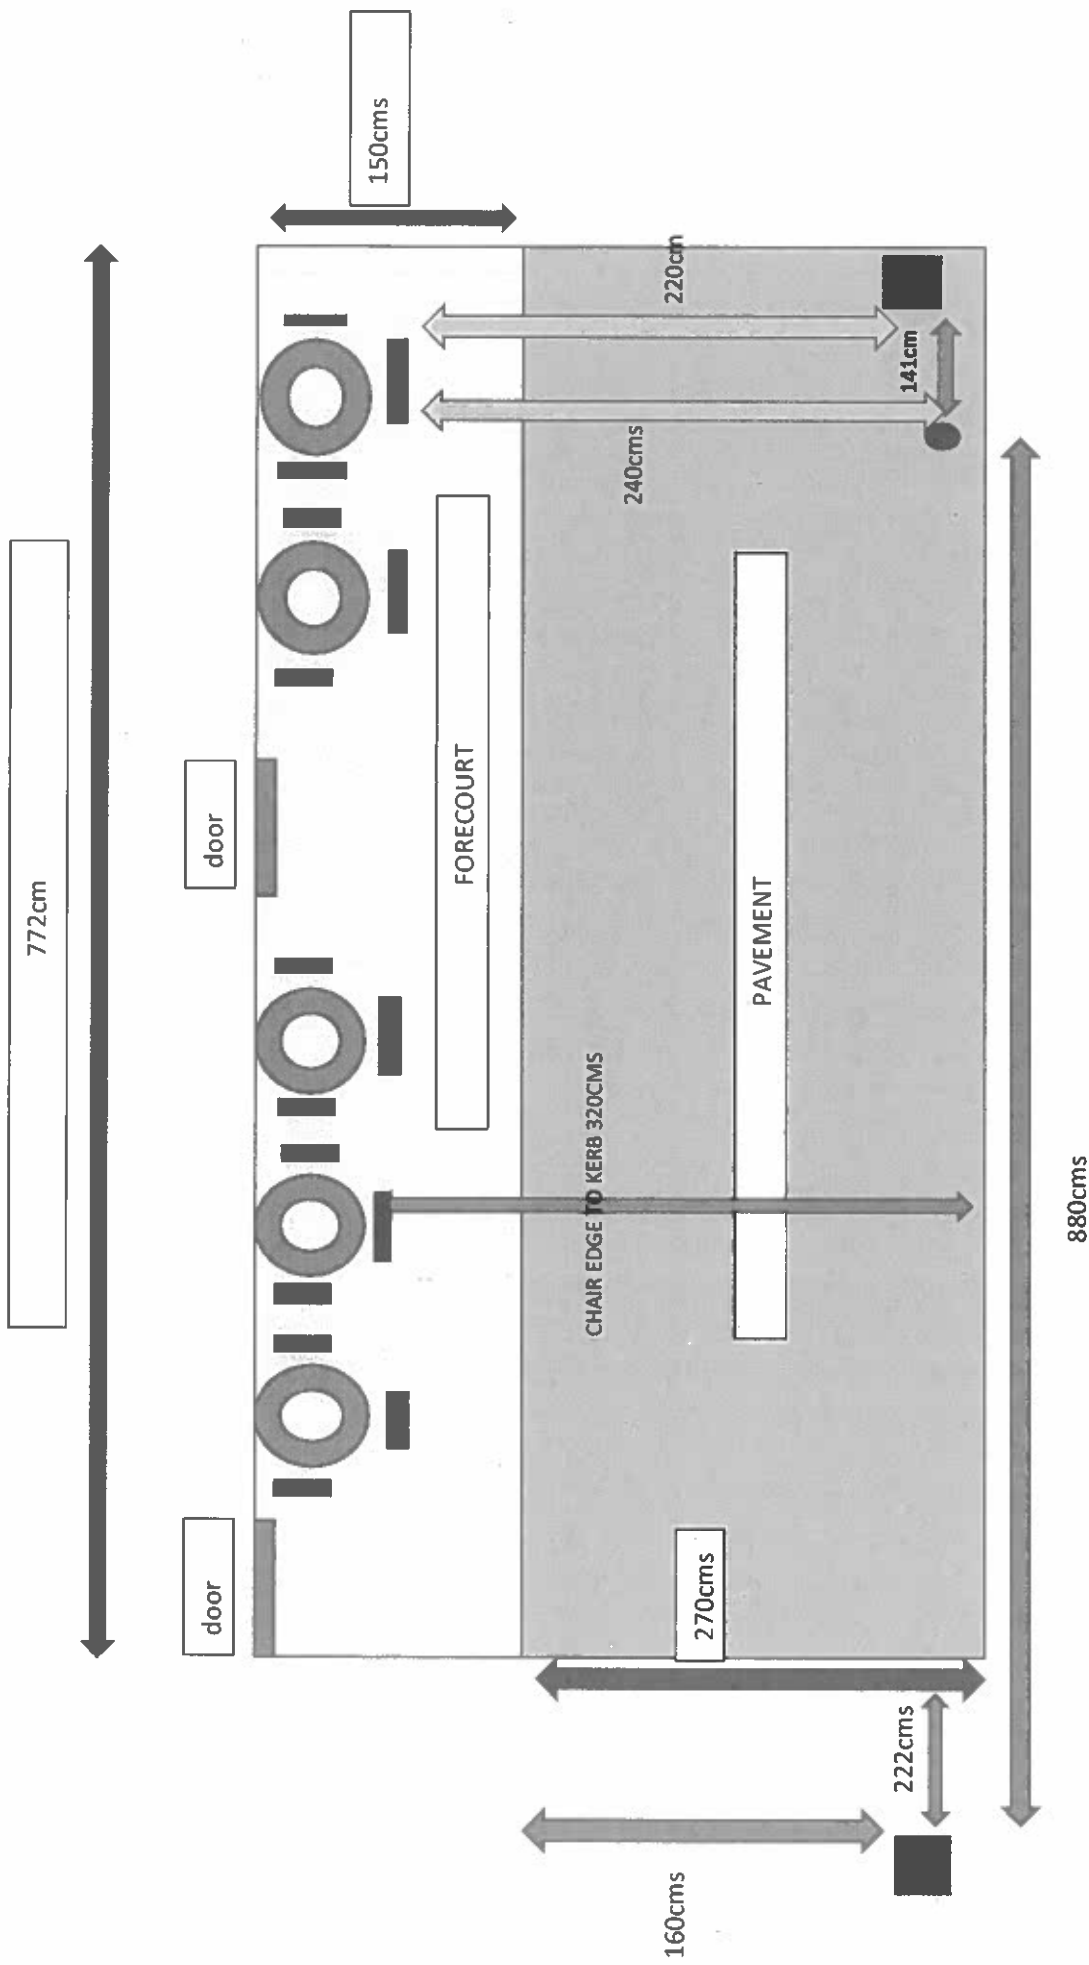

CAFÉ MODE 57-59 ENDELL STREET WC2H 9AJ

Key: scale 1:40

Tables: 80cm diameter

Doors: 82cms wide

PLEASE NOTE LEFT BOLLARD IS NOT IN FRONT OF CAFÉ MODE BUT OVER 2 METRES

INTO SPACE IN FRONT OF DENTIST NEXT DOOR.

WE HAVE ALSO USED SMALLER TABLES and the measurement is with the chairs pulled out

*now amended plan to be as to panel.*