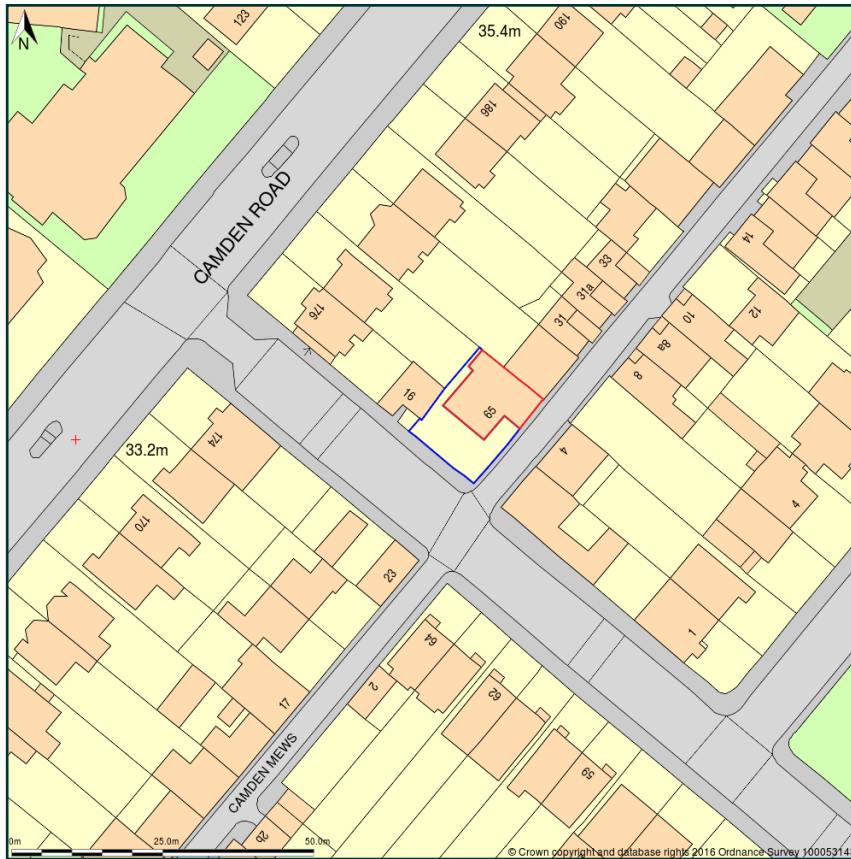

65 Camden Square, London, NW1 9XD

Site Plan shows area bounded by: 529412.18, 184435.07 529553.6, 184576.49 (at a scale of 1:1250) The representation of a road, track or path is no evidence of a right of way. The representation of features as lines is no evidence of a property boundary.

Produced on 18th Feb 2016 from the Ordnance Survey National Geographic Database and incorporating surveyed revision available at this date. Reproduction in whole or part is prohibited without the prior permission of Ordnance Survey. © Crown copyright 2016. Supplied by buyaplan.co.uk a licensed Ordnance Survey partner (100053143). Unique plan reference: #00100341-5D51D6