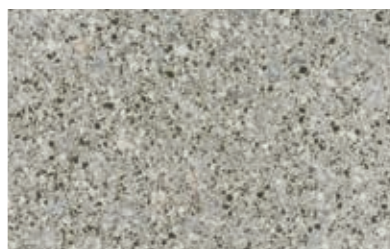

- The ultimate in contemporary cool, Argent is an attractive modern blend of British granite aggregates available in two finishes and two colours
- There are matching walling, setts, palisades and an ornamental feature available for perfectly co-ordinated designs
- Contemporary edging styles are available to add neat borders to Argent Paving (see p.111)
- Two sizes, two colours and two textures provide a host of geometric patio patterns, textures and designs

Argent Walling, Dark (DK),  
Argent Coping, Light (LT) with Argent Aqua Water Feature

CO<sub>2</sub> per m<sup>2</sup>

MID RANGE

SCAN PAGE

Argent,  
Coarse Light (LT)Argent,  
Light Smooth (LT)Argent,  
Coarse Dark (DK)Argent,  
Smooth Dark (DK)