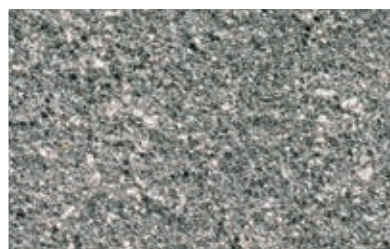

- The ultimate in contemporary cool, Argent is an attractive modern blend of British granite aggregates available in two finishes and two colours
- There are matching walling, setts, palisades and an ornamental feature available for perfectly co-ordinated designs
- Contemporary edging styles are available to add neat borders to Argent Paving (see p.111)
- Two sizes, two colours and two textures provide a host of geometric patio patterns, textures and designs

Argent Walling, Dark (DK),  
Argent Coping, Light (LT) with Argent Aqua Water Feature

CO<sub>2</sub> per m<sup>2</sup>

MID RANGE

SCAN PAGE

Argent,  
Coarse Light (LT)Argent,  
Light Smooth (LT)Argent,  
Coarse Dark (DK)Argent,  
Smooth Dark (DK)