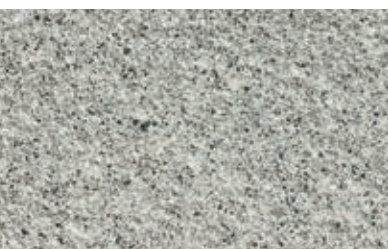

- The ultimate in contemporary cool, Argent is an attractive modern blend of British granite aggregates available in two finishes and two colours
- There are matching walling, setts, palisades and an ornamental feature available for perfectly co-ordinated designs
- Contemporary edging styles are available to add neat borders to Argent Paving (see p.111)
- Two sizes, two colours and two textures provide a host of geometric patio patterns, textures and designs

Argent Walling, Dark (DK),  
Argent Coping, Light (LT) with Argent Aqua Water Feature

CO<sub>2</sub> per m<sup>2</sup>

MID RANGE

SCAN PAGE

Argent,  
Coarse Light (LT)Argent,  
Light Smooth (LT)Argent,  
Coarse Dark (DK)Argent,  
Smooth Dark (DK)