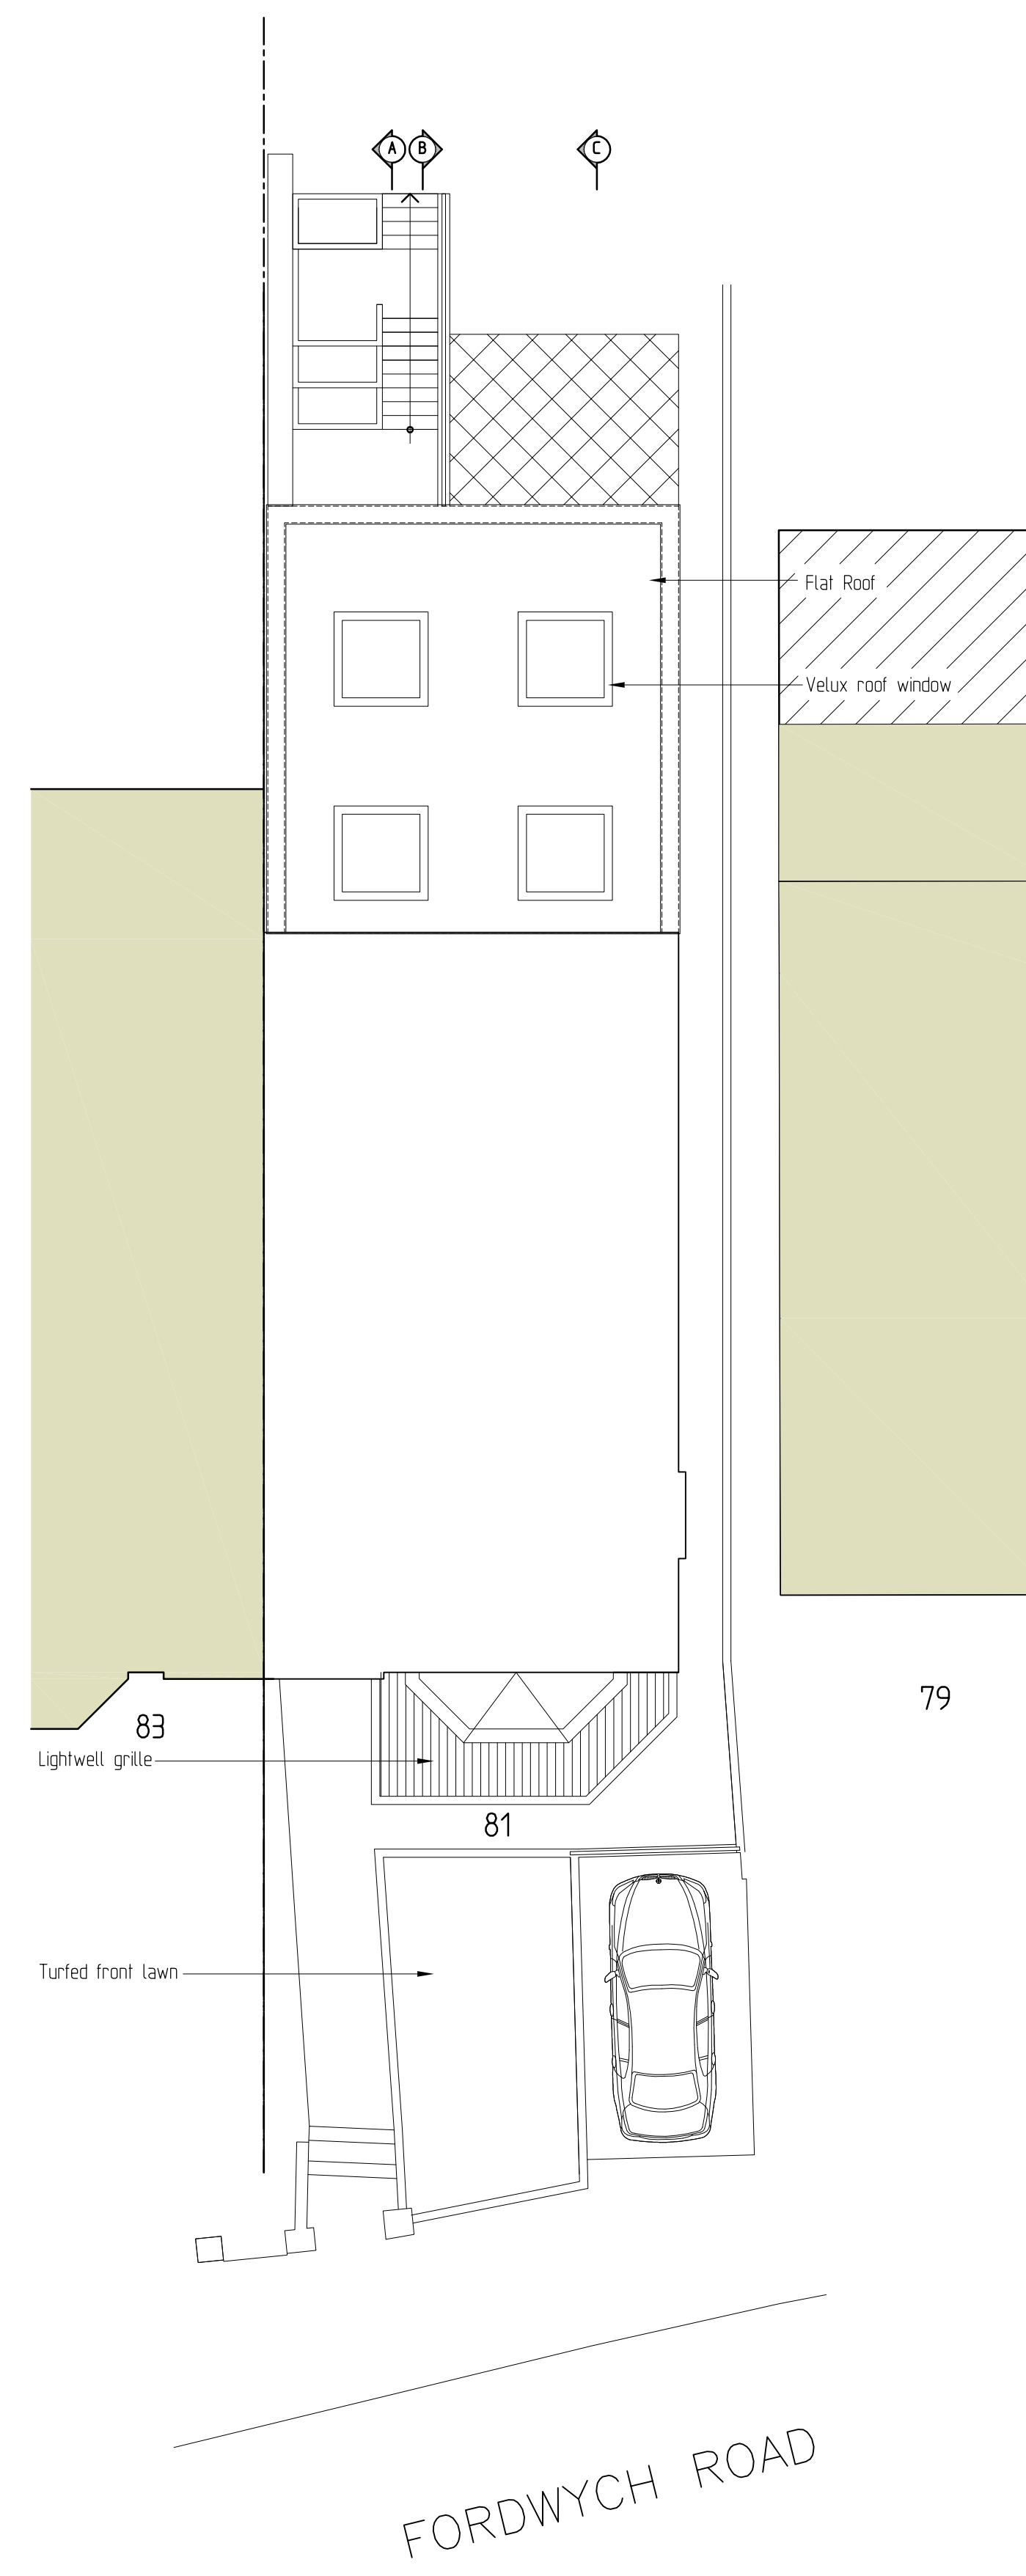

Site Plan 1:1250

81

79

83

79

83

79

Rev C Addition information indicated 05/02/16

Basement Extension to
81 Fordwych Road West Hampstead
London
Project :

Basement Extension
Scheme Proposal - FLOOR PLANS
Title :

Client :

Zyntax
LIMITED
Chartered Architects
8 Arborfield Close, Slough
Berkshire SL1 2JW
Tel 01753 52944
reception@zyntaxarchitects.com