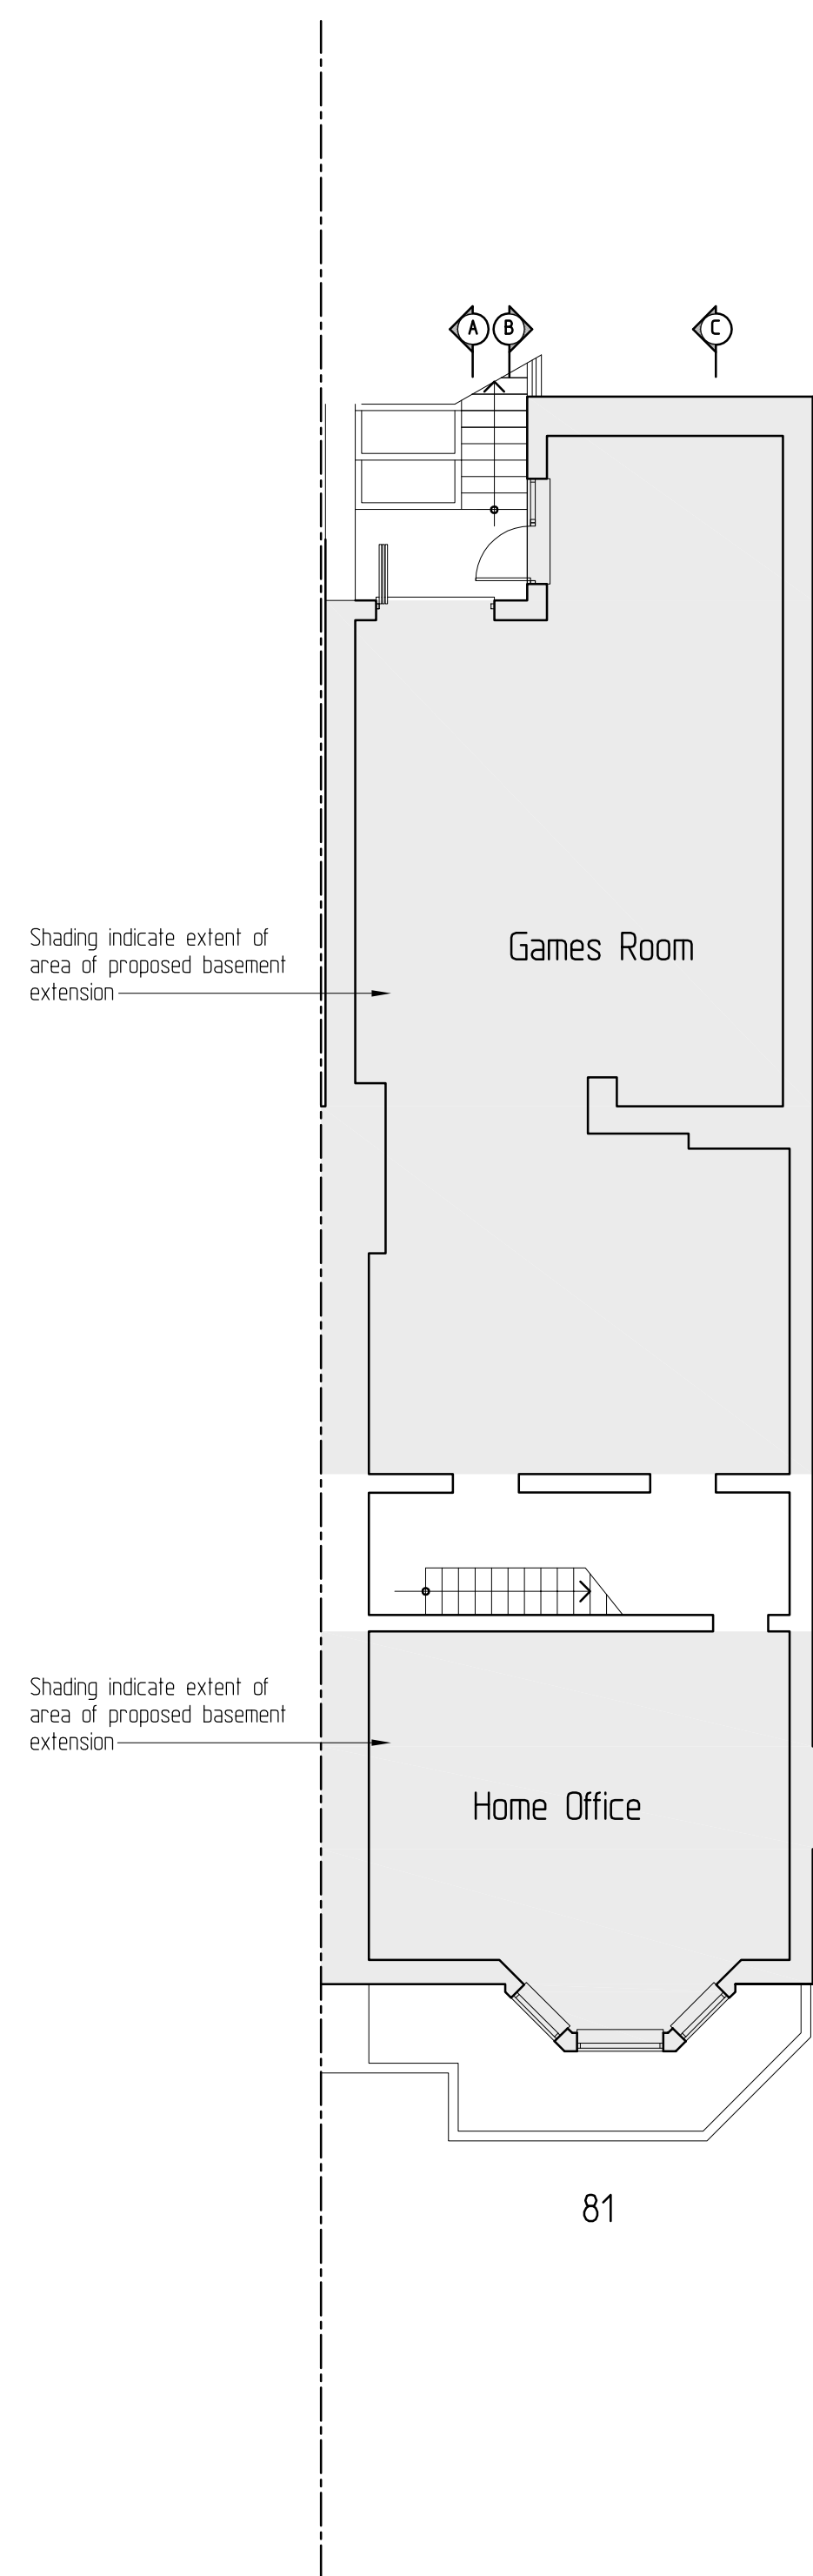

Site Plan 1:1250

81

79

83

79

83

79

Rev C Addition information indicated 05/02/16

Basement Extension to
81 Fordwych Road West Hampstead
London
Project :

Basement Extension
Scheme Proposal - FLOOR PLANS
Title :

Client :

Zyntax
LIMITED
Chartered Architects
8 Arborfield Close, Slough
Berkshire SL1 2JW
Tel 01753 52944
reception@zyntaxarchitects.com