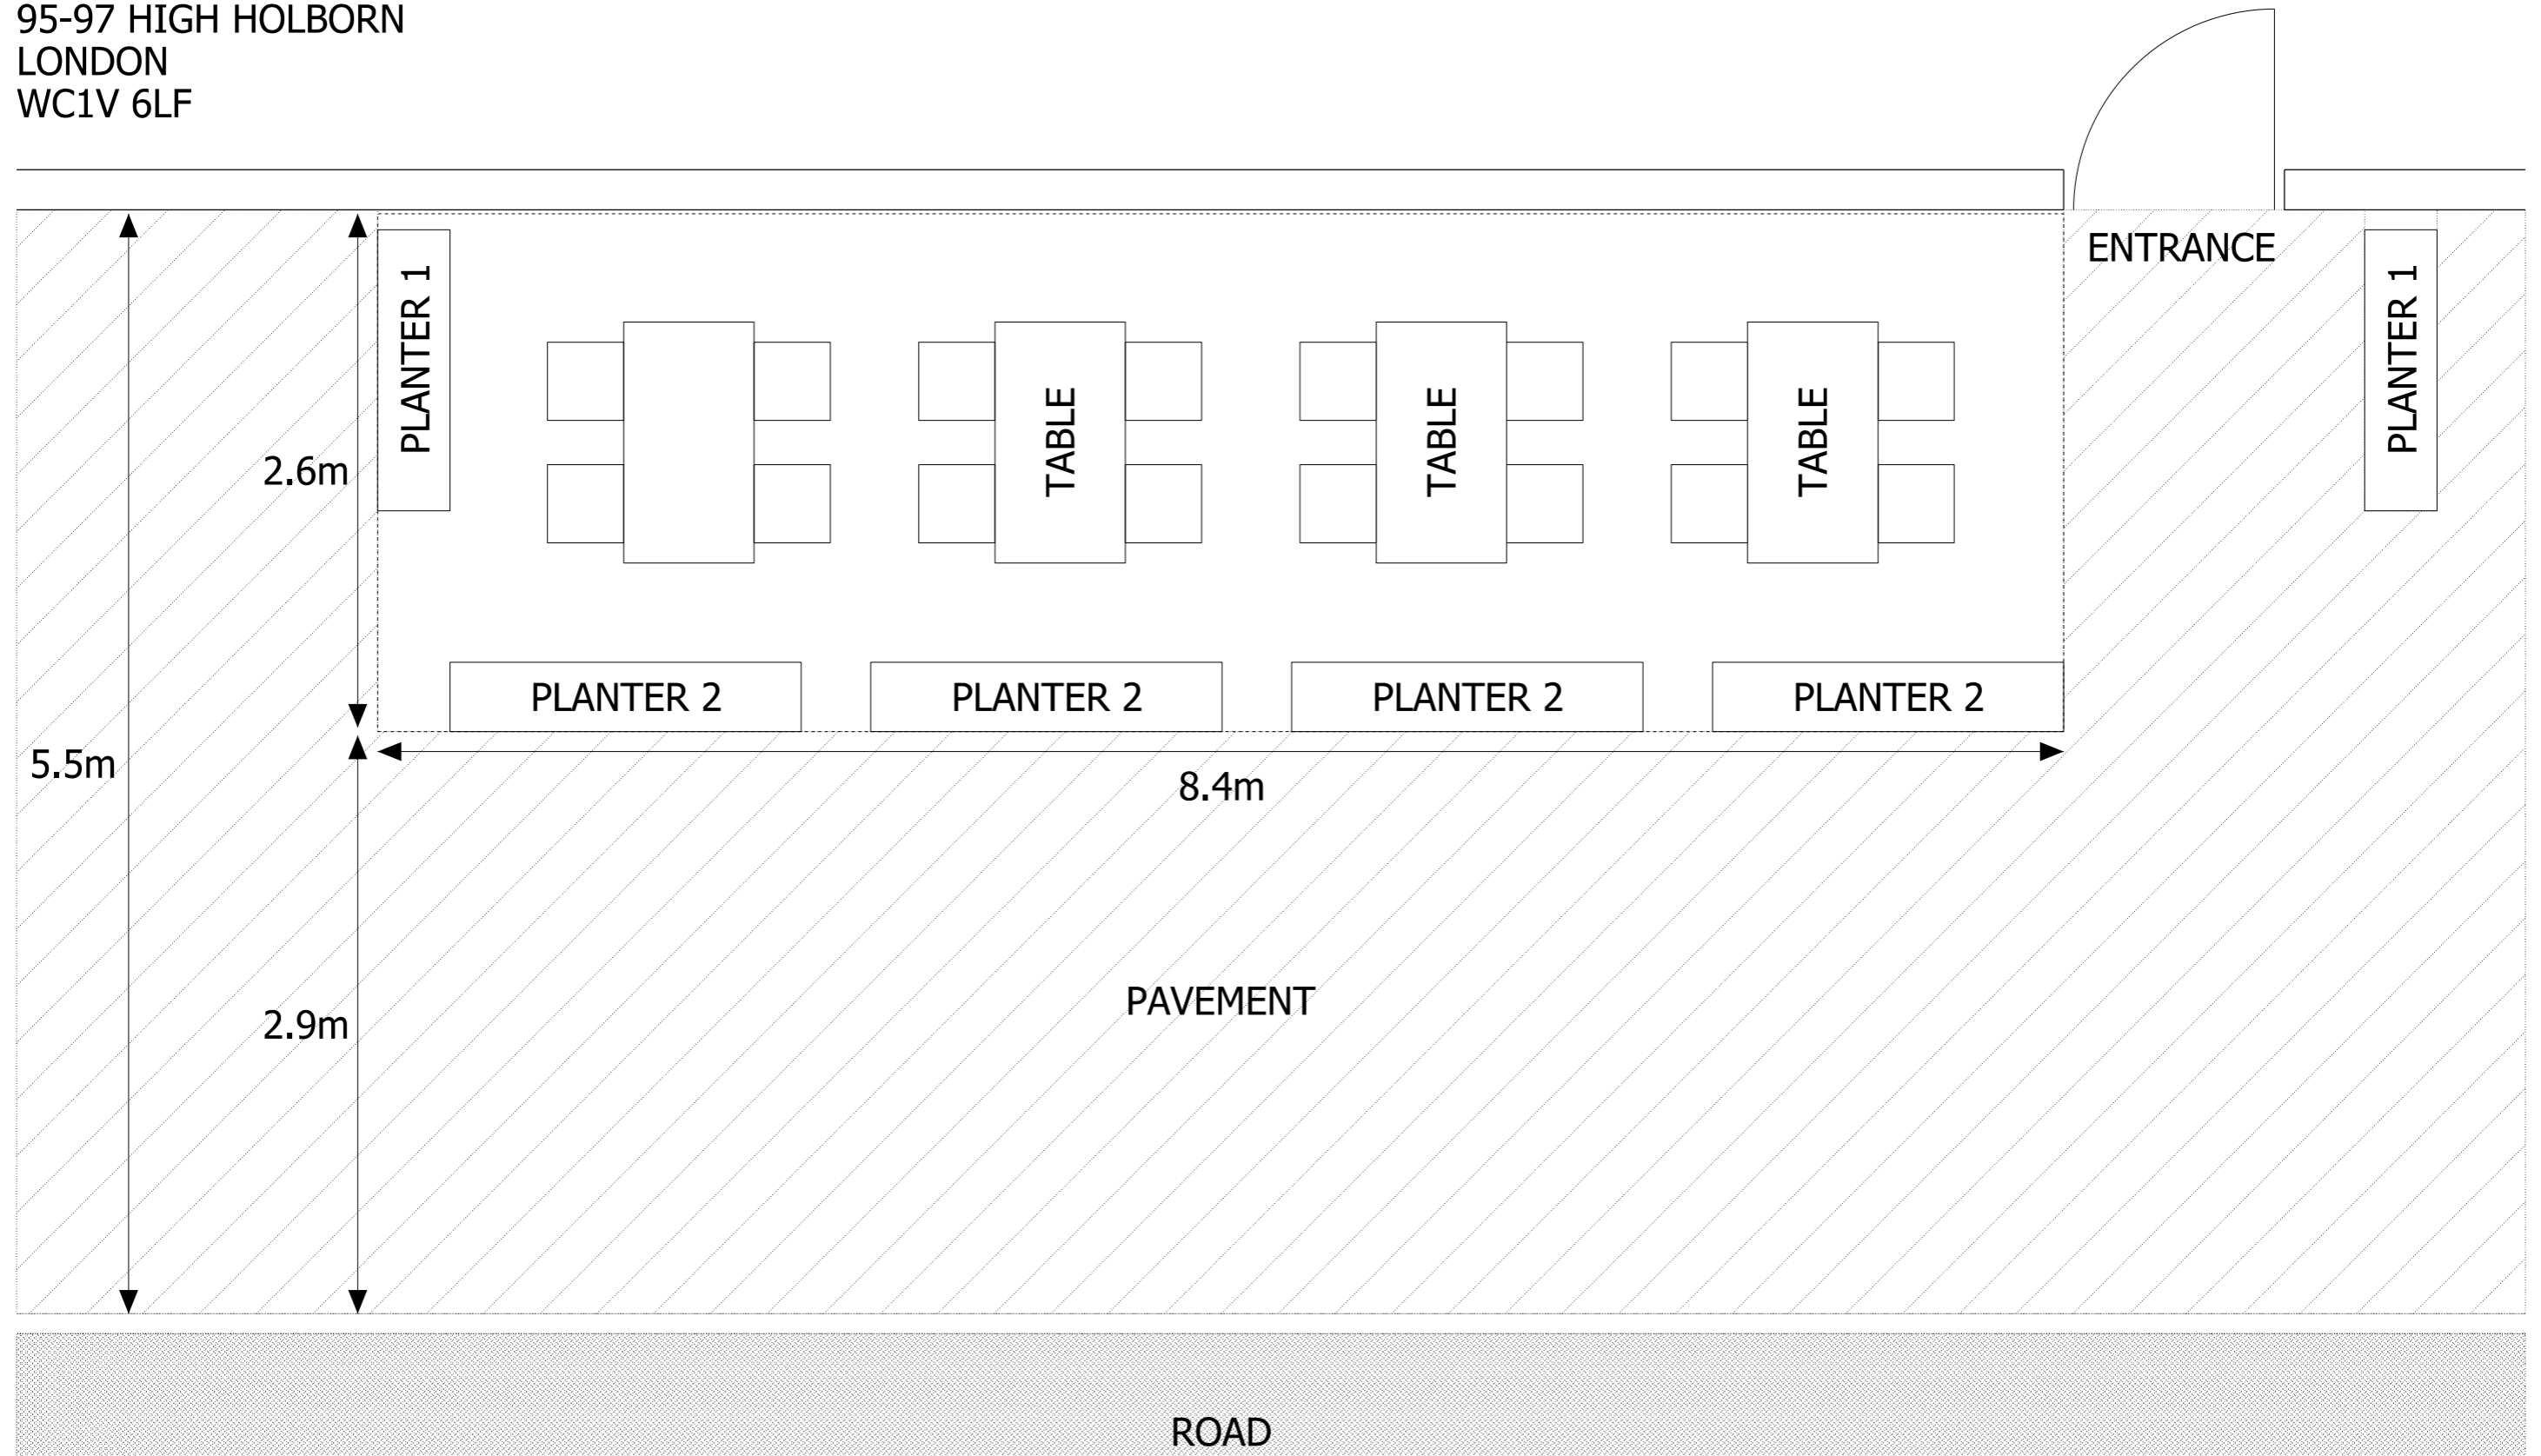

HUSH BRASSERIE HOLBORN

95-97 HIGH HOLBORN
LONDON
WC1V 6LF

Table dimensions
1.3m x 0.65m

Chair dimensions
0.4m x 0.4m

Seating area,
Including barriers

Area for pedestrian
access

Planter 1 dimensions
1.4m x 0.36m

Planter 2 dimensions
1.75m x 0.345m