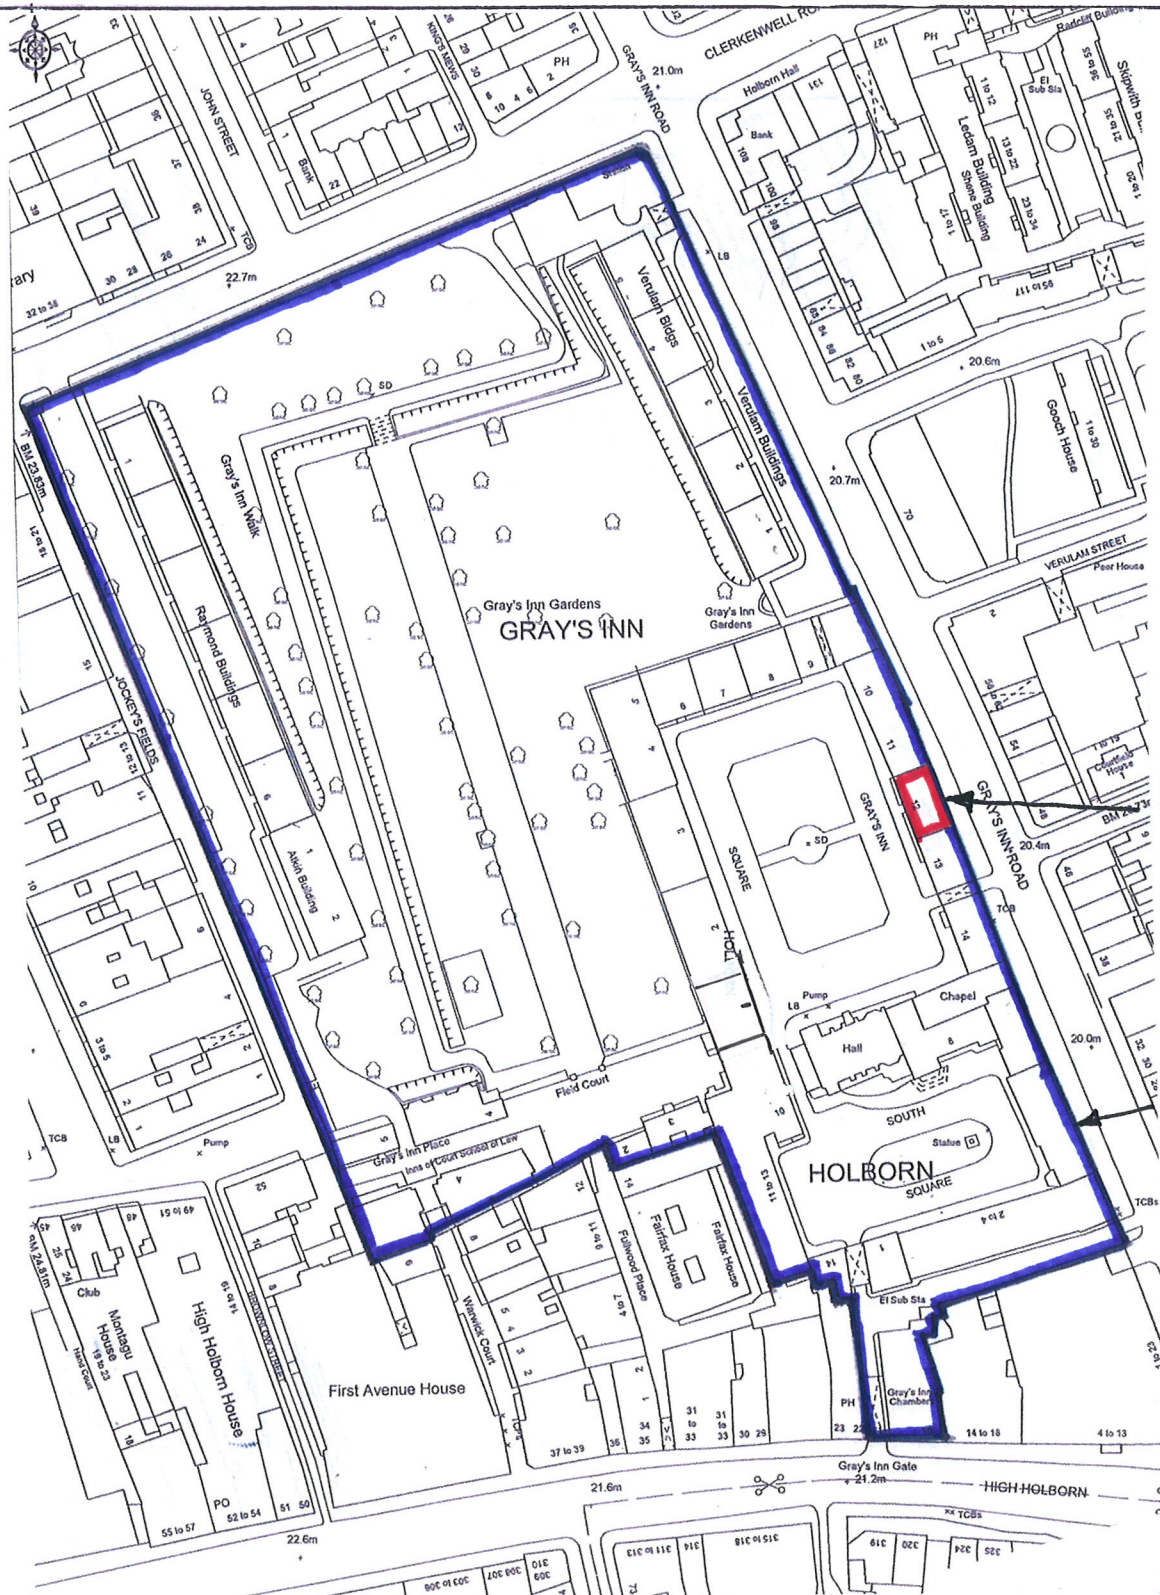

No12 Gray's Inn Square London WC1R 5JP

For The Honourable Society of Gray's Inn

GHK ARCHITECTS

SITE LOCATION PLAN, Scale 1:1250 A4 Dwg No: HK2191/SK011 2nd Nov 2015

No 12
Gray's Inn
Square

The
Honourable
Society of
Gray's Inn