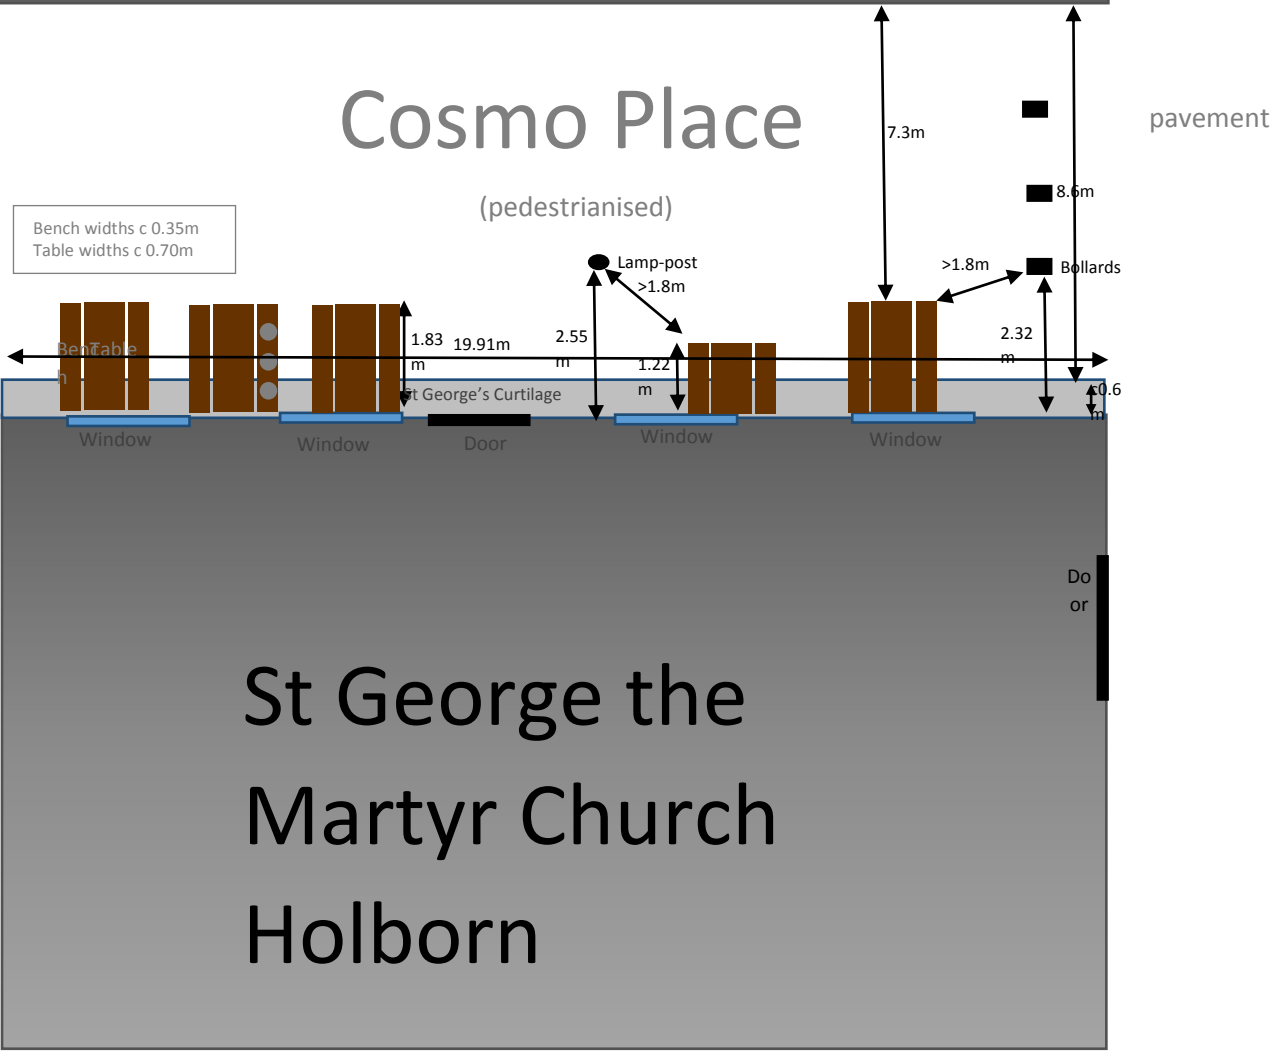

Queen Square

Cosmoba

Cosmo
China

Cagneys

Queen's
Larder

Cosmo Place

(pedestrianised)

Bench widths c 0.35m
Table widths c 0.70m

pavement

roadway

St George the Martyr Church Holborn

Do
or