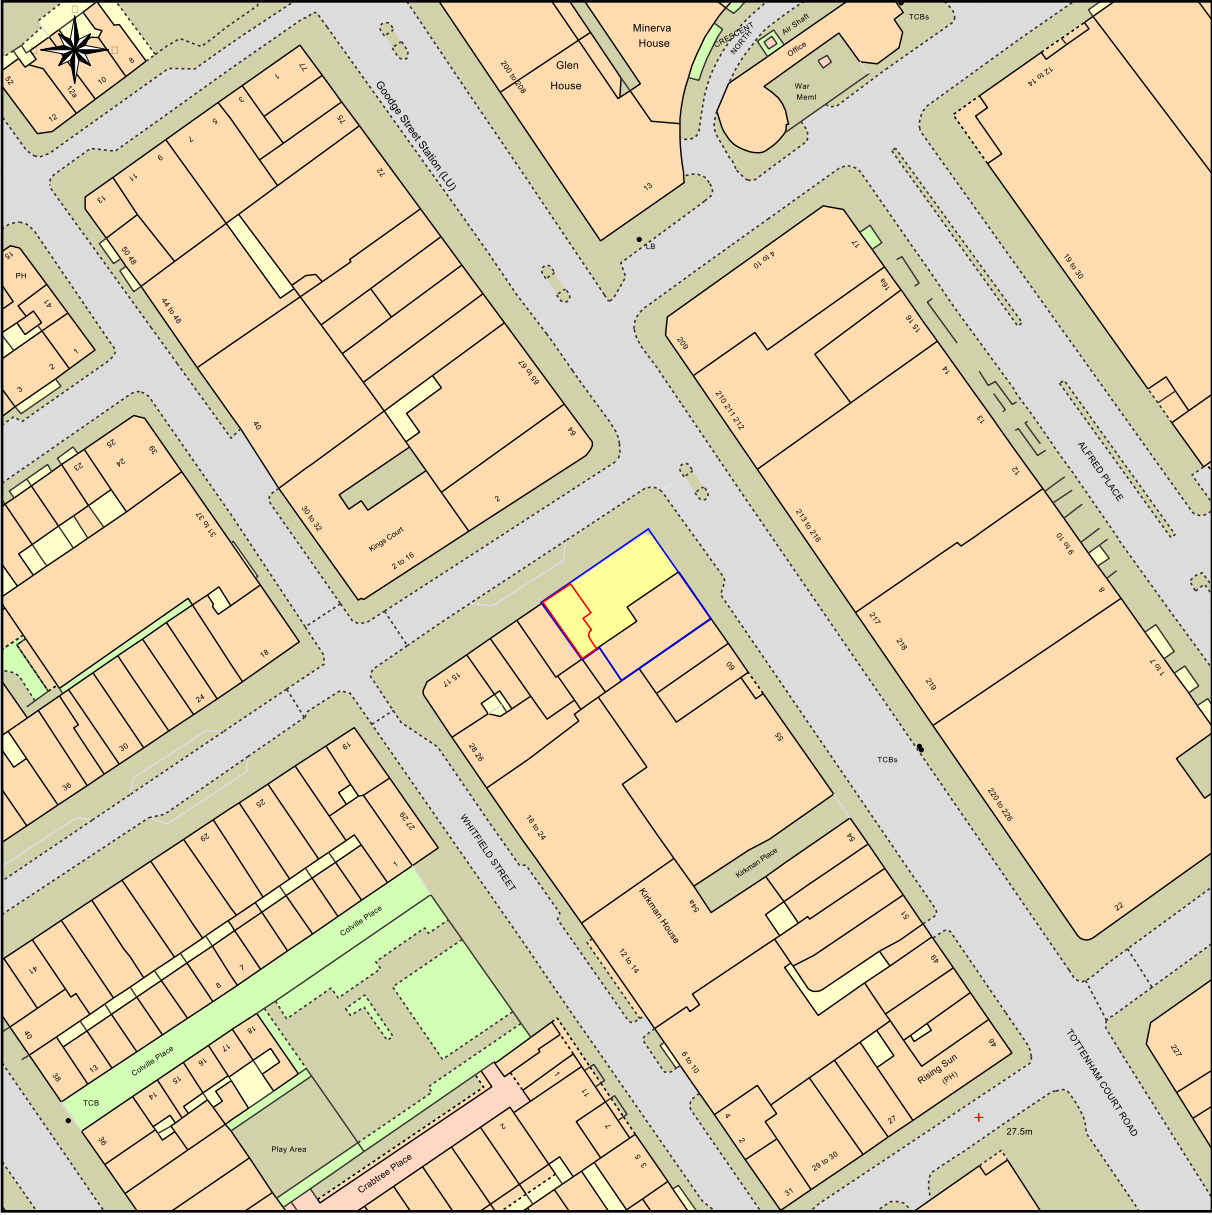

SITE PLAN AT SCALE 1:1250
 5-7 GOODGE STREET
 LONDON
 W1T 2PE

This Plan includes the following Licensed Data: OS MasterMap Colour PDF Location Plan by the Ordnance Survey National Geographic Database and incorporating surveyed revision available at the date of production. Reproduction in whole or in part is prohibited without the prior permission of Ordnance Survey. The representation of a road, track or path is no evidence of a right of way. The representation of features, as lines is no evidence of a property boundary. © Crown copyright and database rights, 2015. Ordnance Survey 0100031673

0m 20m 40m 60m 80m 100m

Scale: 1:1250, paper size: A4