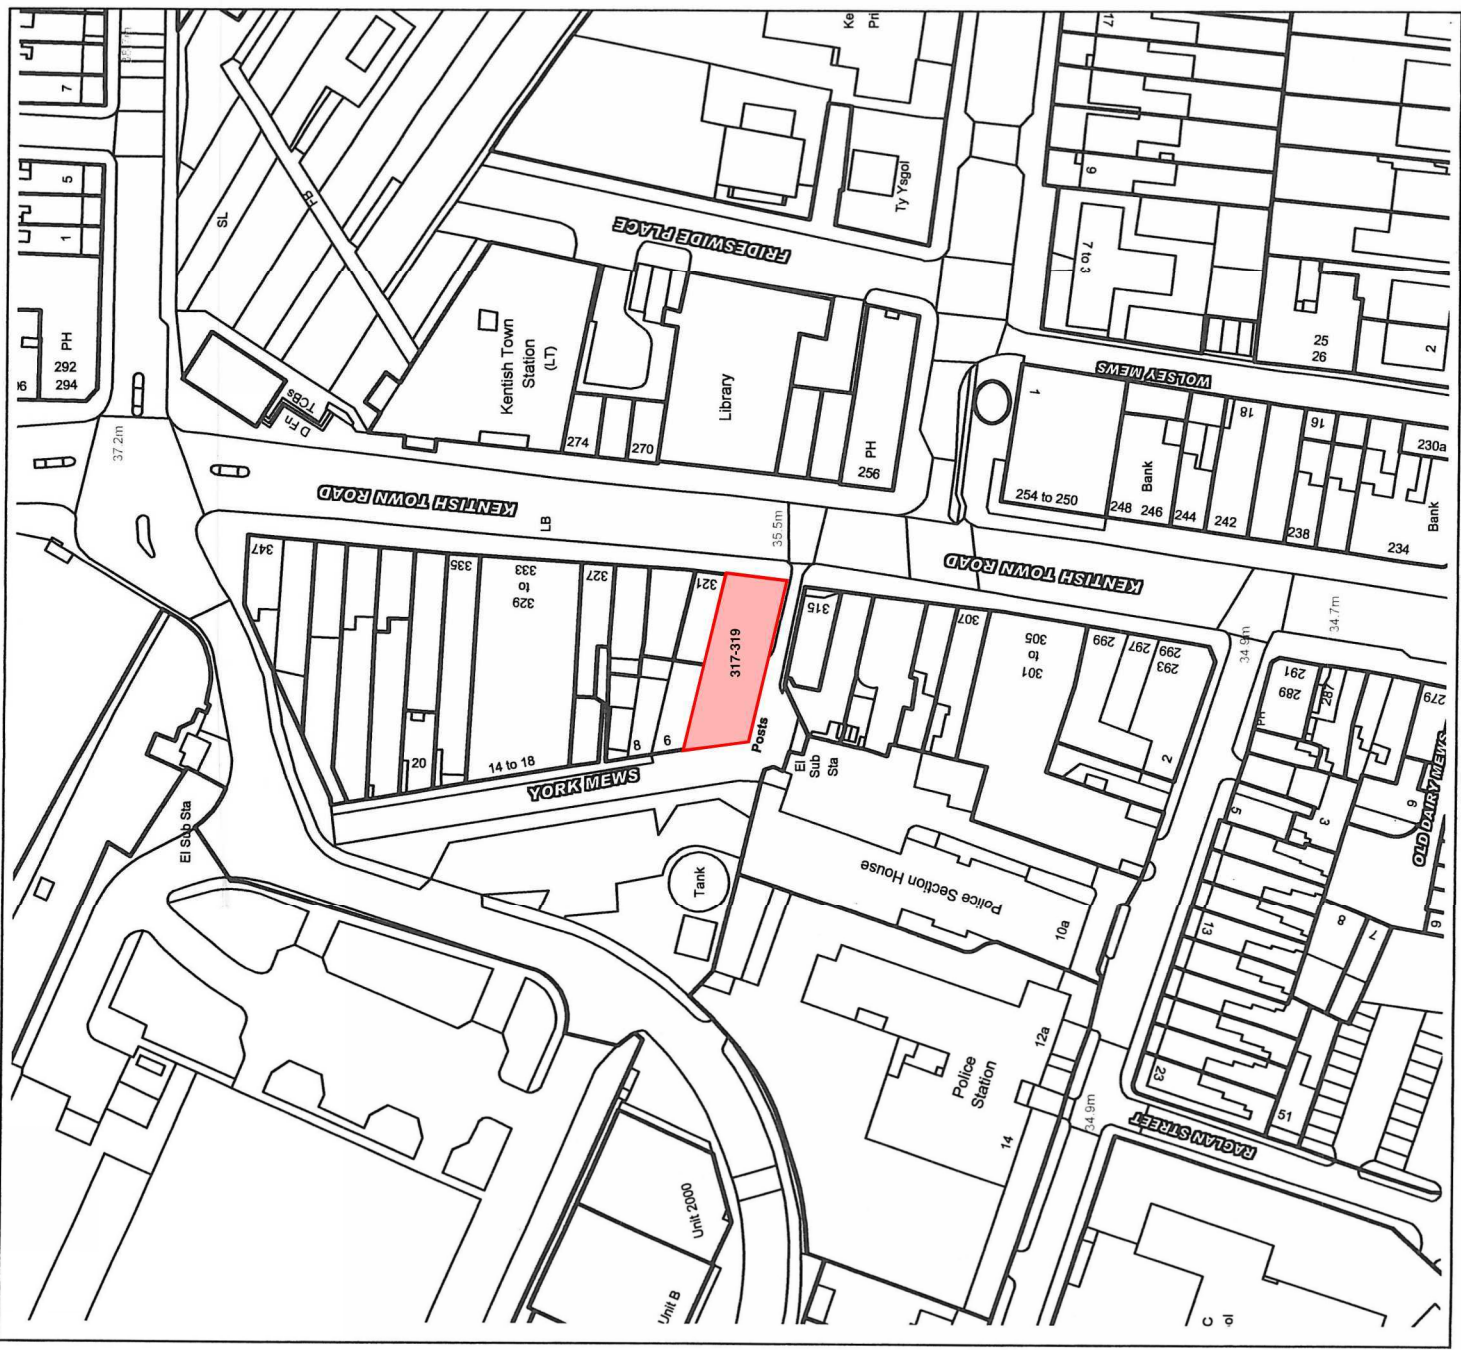

# 317/319 Kentish Town Road, London, NW5 2TJ

 boundary line

**NOTES:**

1. ALL DIMENSIONS ARE IN MILLIMETRES UNLESS NOTED OTHERWISE.
2. ALL LEVELS ARE IN METRES UNLESS NOTED OTHERWISE.

Rev	Date	Issue History	Drawn	Chkd	Appd
A	06.2014	Preliminary	KC	-	KC
-	03.2014	PRELIMINARY	KC	-	KC
-	-	Issue History	-	-	-

PRELIMINARY

Project Title		317-319 Kentish Town	
Drawing Title		SITE PLAN	
Drawn by	KC	Designed by	KC
Drawing Format	A3	Scale	1:1250
Drawing Number	S-001	Revision	A