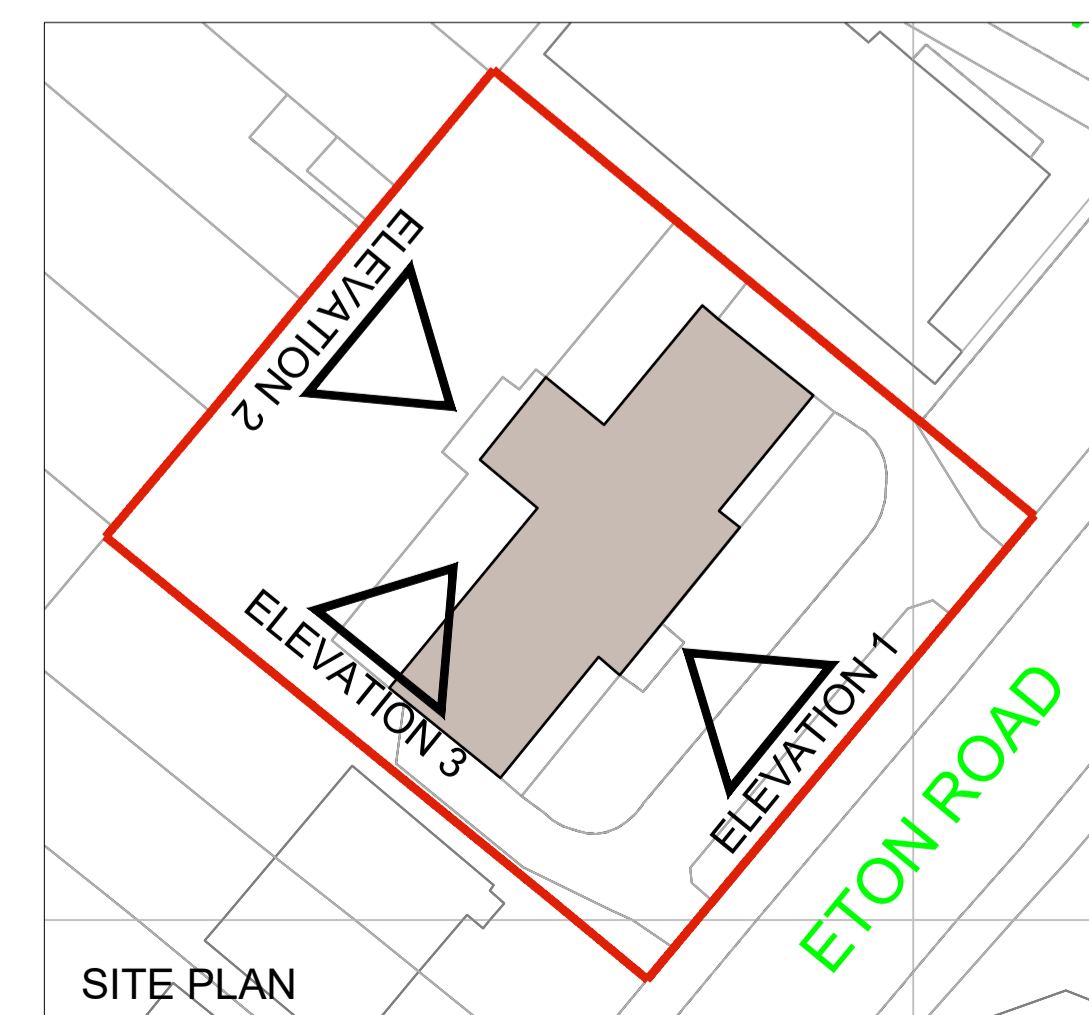

REAR ELEVATION - 2

0 1 2 3 4 5  
SCALE - METERS

REAR SIDE ELEVATION - 3

rev  
A - Drawing updated 07/12/15

• Milton House, 1 Milton Road, Peterborough  
PE2 8DZ Tel: 01733 344695  
• 619 Holloway Road, London N19 5SS Tel: 020  
7561 0189

project no  
Provost Court, Eton Road 1510

drawing no  
EXISTING REAR SV 02 / A  
ELEVATIONS

scale date drawn checked  
1:75@A1 02.02.15 JE / RE