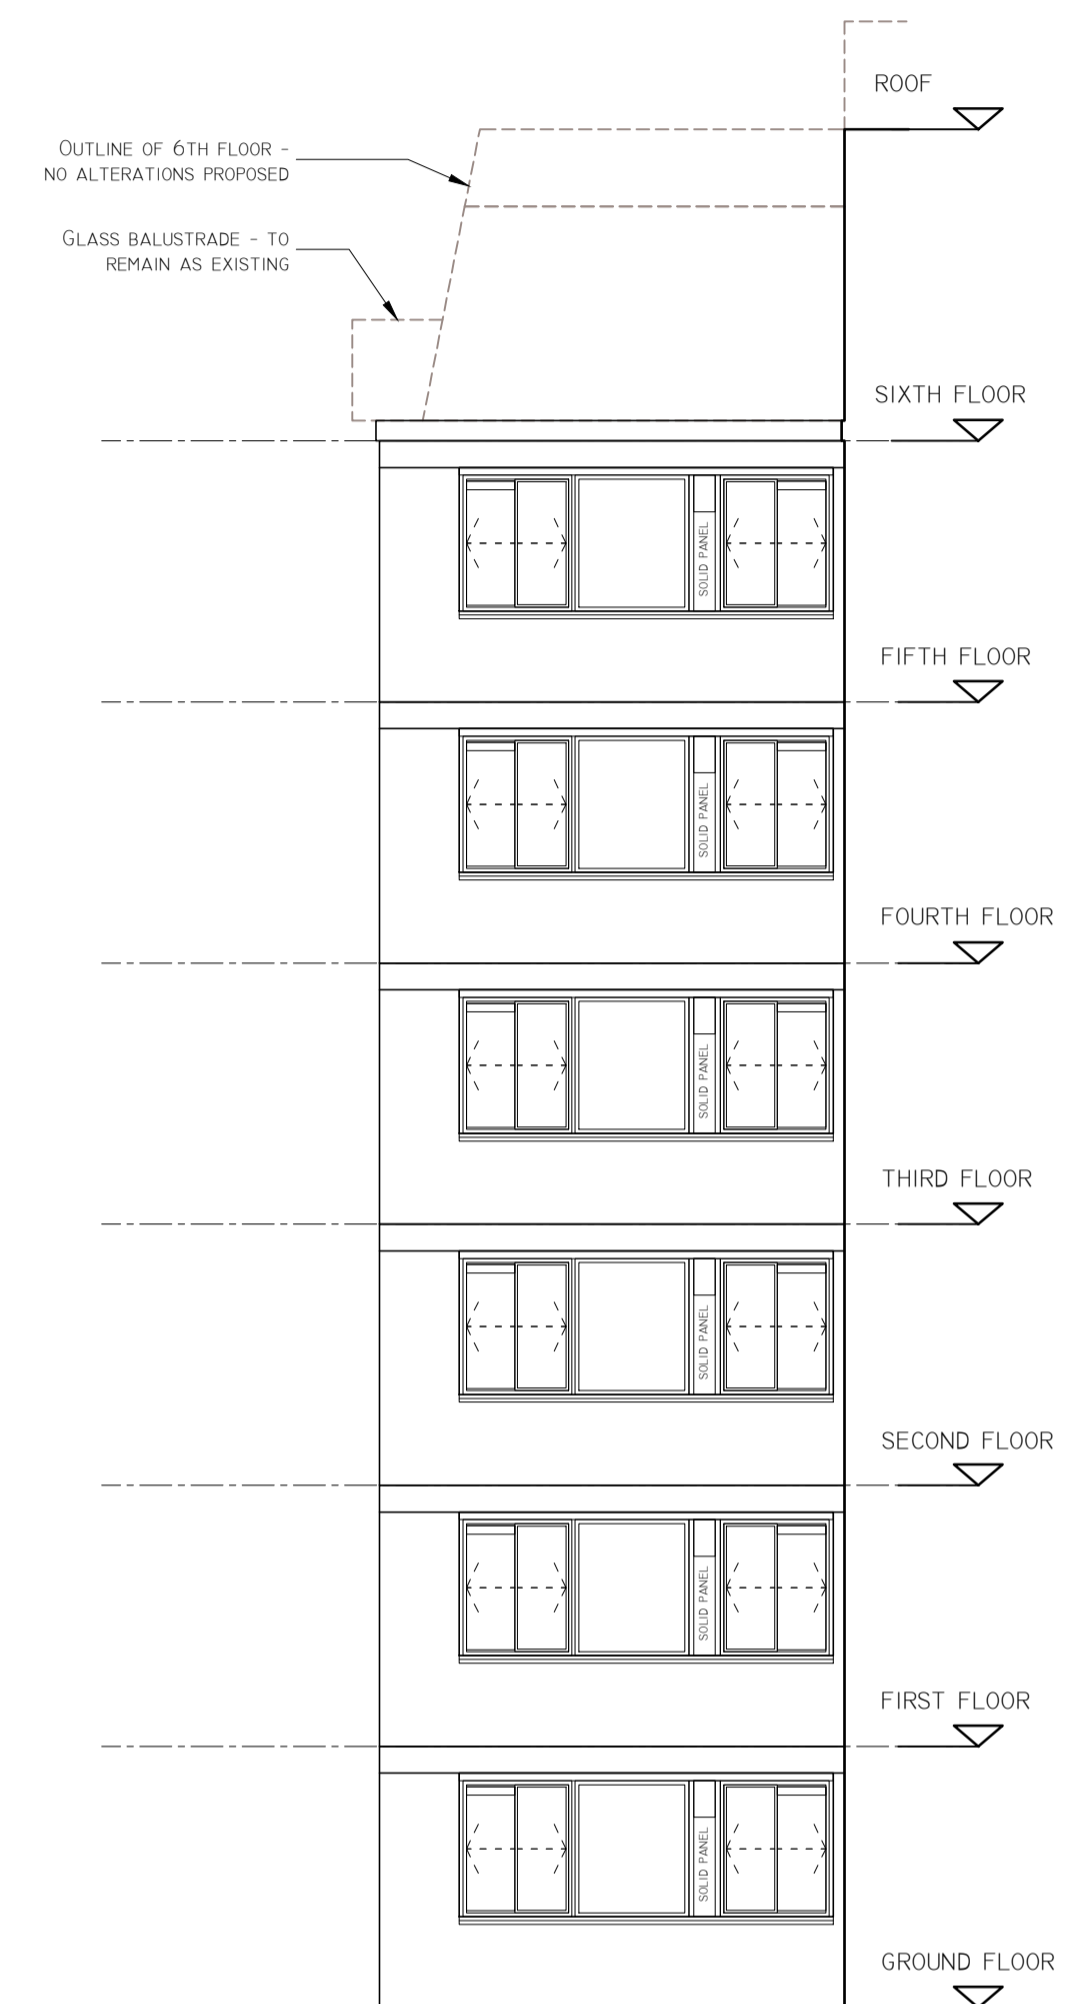

REAR ELEVATION - 2

0 1 2 3 4 5  
SCALE - METERS

REAR SIDE ELEVATION - 3

rev  
A - Drawing updated 07/12/15

• Milton House, 1 Milton Road, Peterborough  
PE2 8DZ Tel: 01733 344695  
• 619 Holloway Road, London N19 5SS Tel: 020  
7561 0189

project no  
Provost Court, Eton Road 1510

drawing no  
EXISTING REAR SV 02 / A  
ELEVATIONS

scale date drawn checked  
1:75@A1 02.02.15 JE / RE