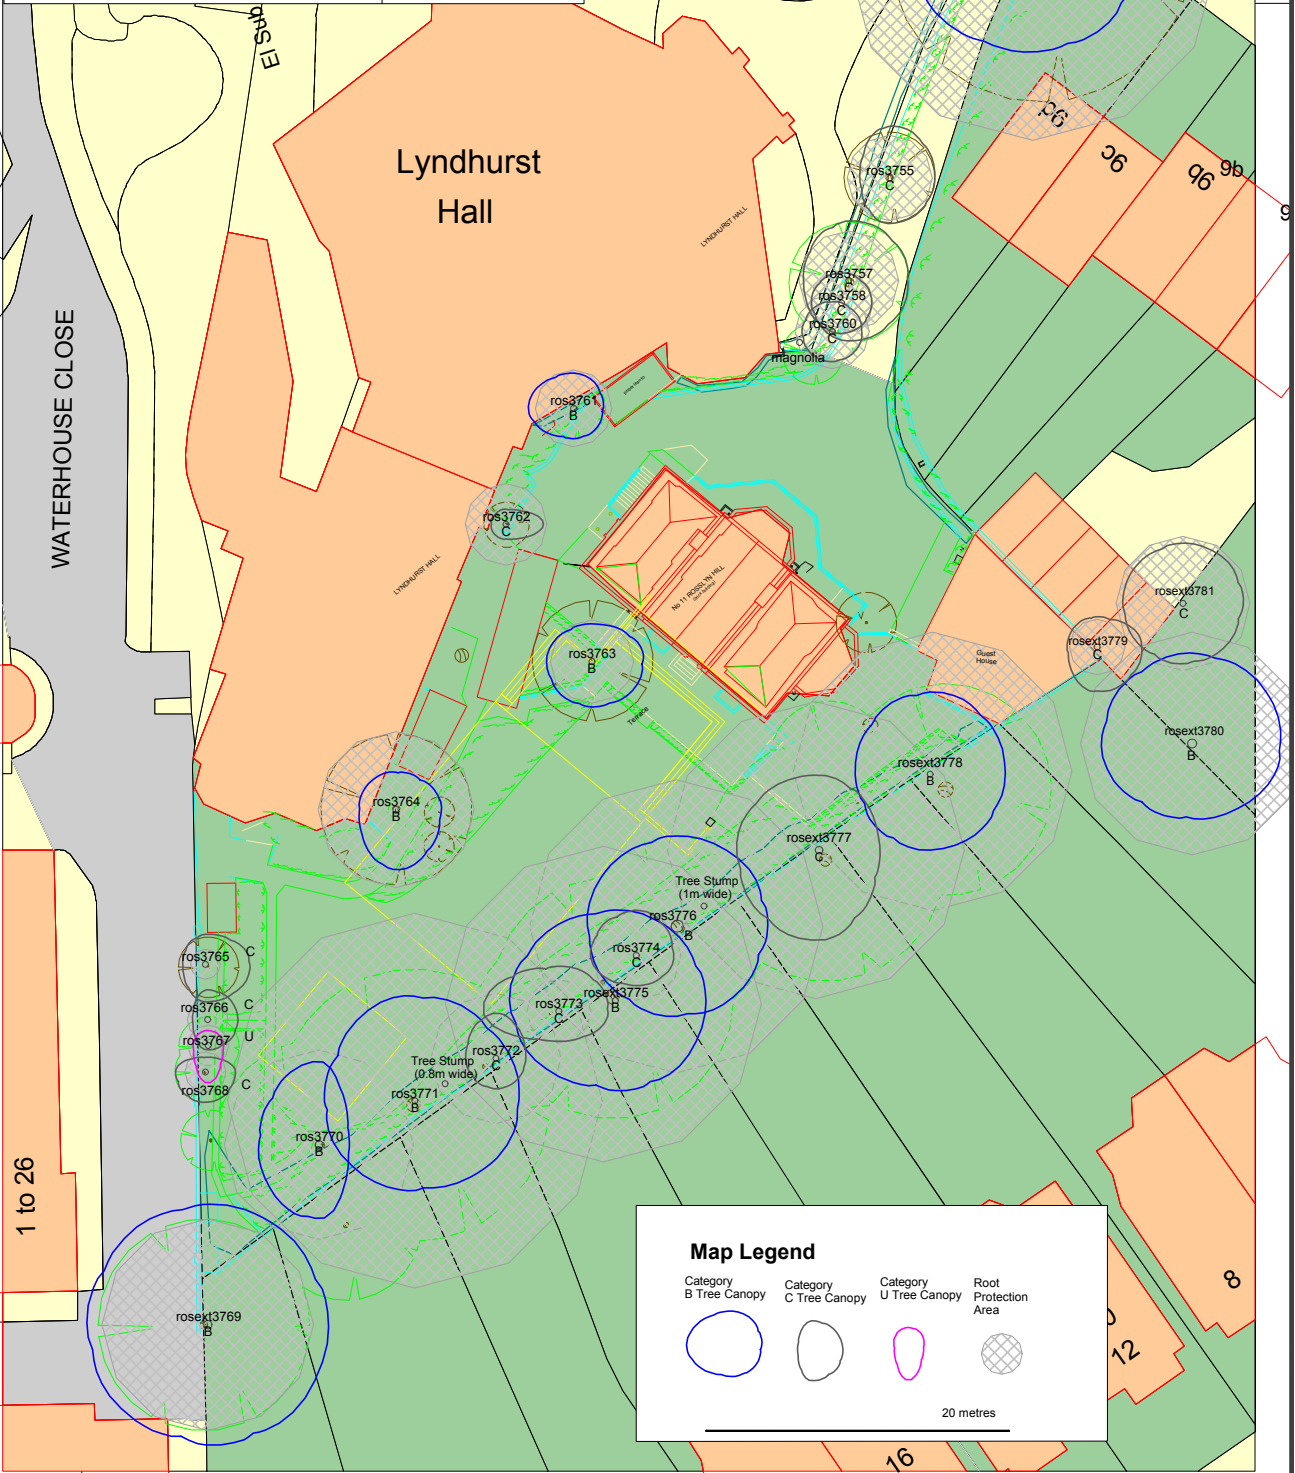

Boward Oxford Ltd.

Tree Surgery | Surveying | Consultancy | Planting

TEL: 01993 880500
Email: boward.ox@btopenworld.com

B. Ground Floor, 11 Rosslyn Hill, London, NW3 5UL

SCALE :

1 : 500

DATE :

12/08/2015

MAP FILE REFERENCE :

Jinny Blom, Rosslyn Hill

Map Legend

Category B Tree Canopy	Category C Tree Canopy	Category U Tree Canopy	Root Protection Area

20 metres