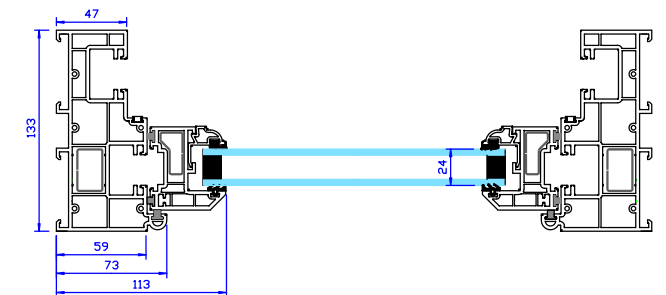

Top Sash

masterframe
4 Crittall Road
Witham
Essex
CM8 3DR
01376 510410
www.masterframe.co.uk
Registered in England: 2272659

Title: Brody Plant Goddard - Eversholt Street			
Original Drawing date: 26 - 01 - 2016			
Drawn By: R Rabett			
Revision History			
REV	Ammendment	BY	Date
DO NOT SCALE: Dimensions in mm.		DWG Reference: ...