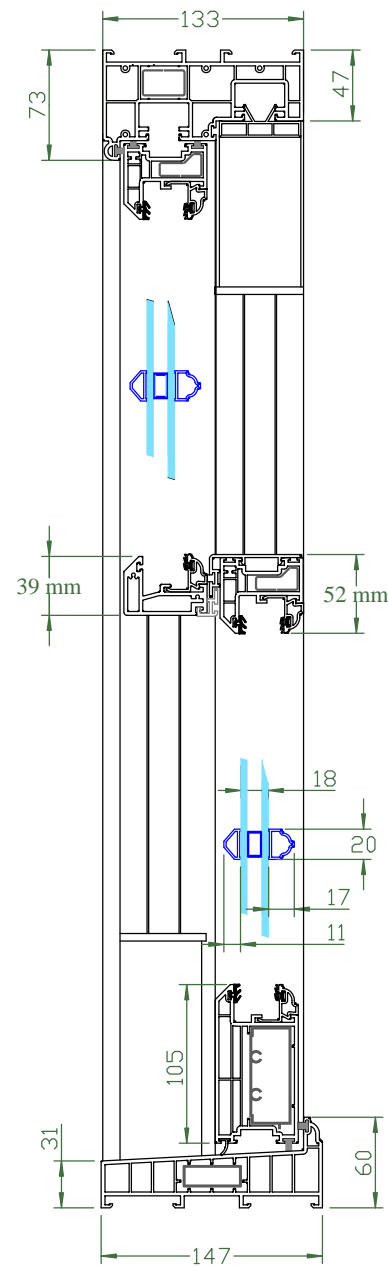

Vintage Traditional Inc Slim Meeting Rail

Cross Sections

Vertical Cross Sections

Horizontal Cross Sections

With DBR