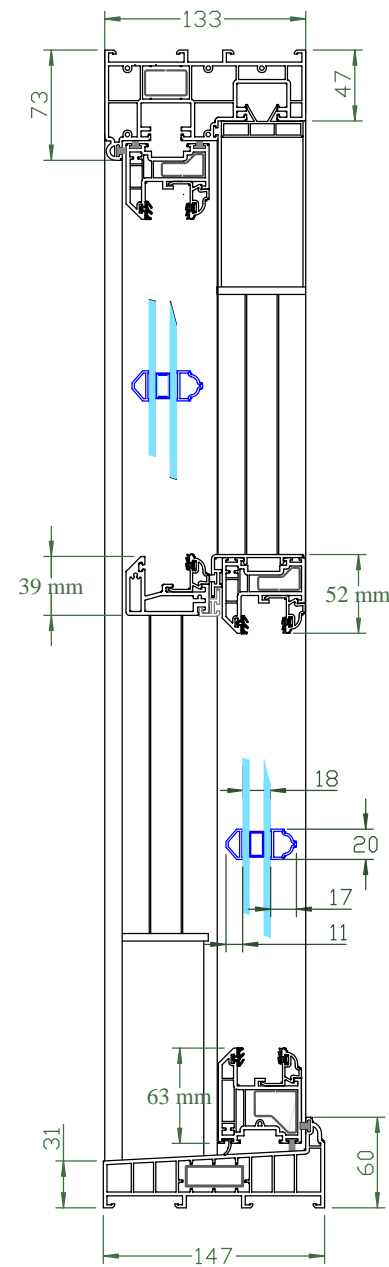

Vintage Traditional Inc Slim Meeting Rail

Cross Sections

Vertical Cross Sections

Horizontal Cross Sections

Without DBR