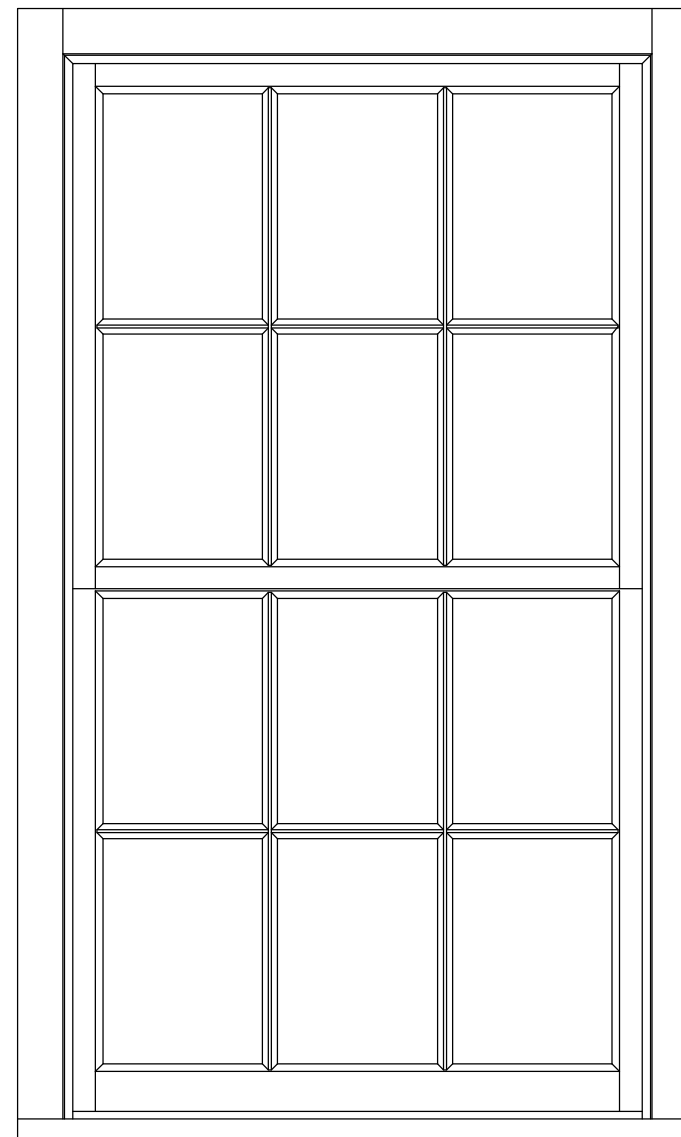

Without DBR

masterframe
4 Crittall Road
Witham
Essex
CM8 3DR
01376 510410
www.masterframe.co.uk
Registered in England: 2272659

Title:		Brody Plant Goddard - Eversholt Street	
Original Drawing date:		26 - 01 - 2016	
Drawn By:		R Rabett	
Revision History			
REV	Amendment	BY	Date
DO NOT SCALE: Dimensions in mm.		DWG Reference: ...