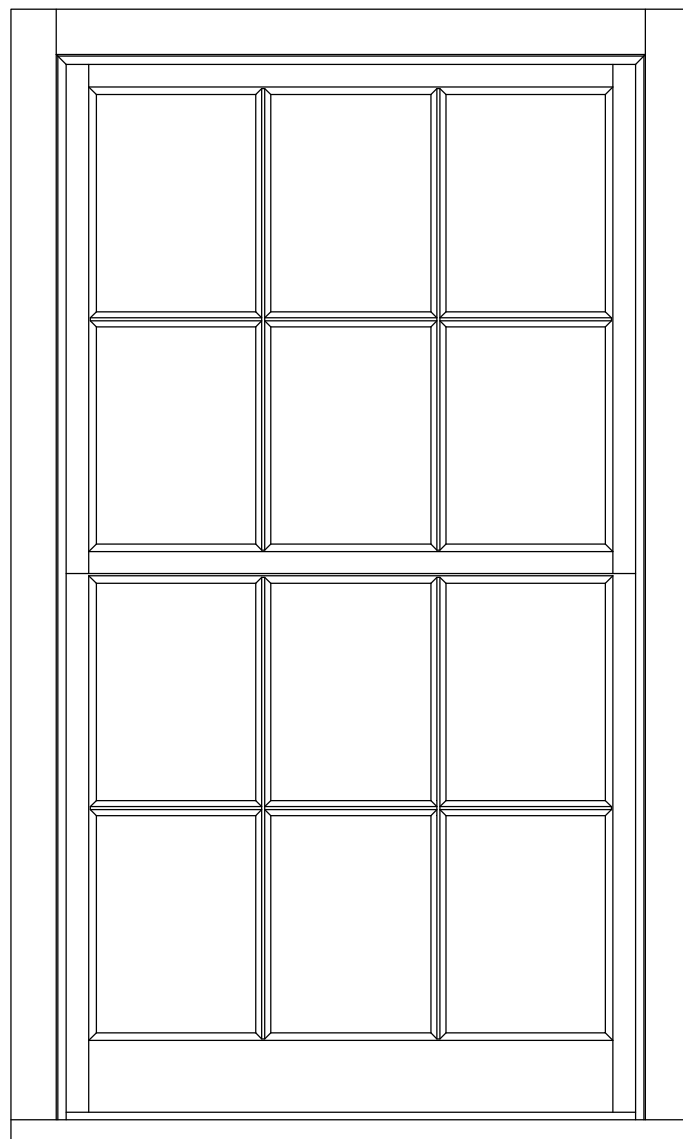

Vintage Traditional Inc Slim Meeting Rail External elevation

With DBR