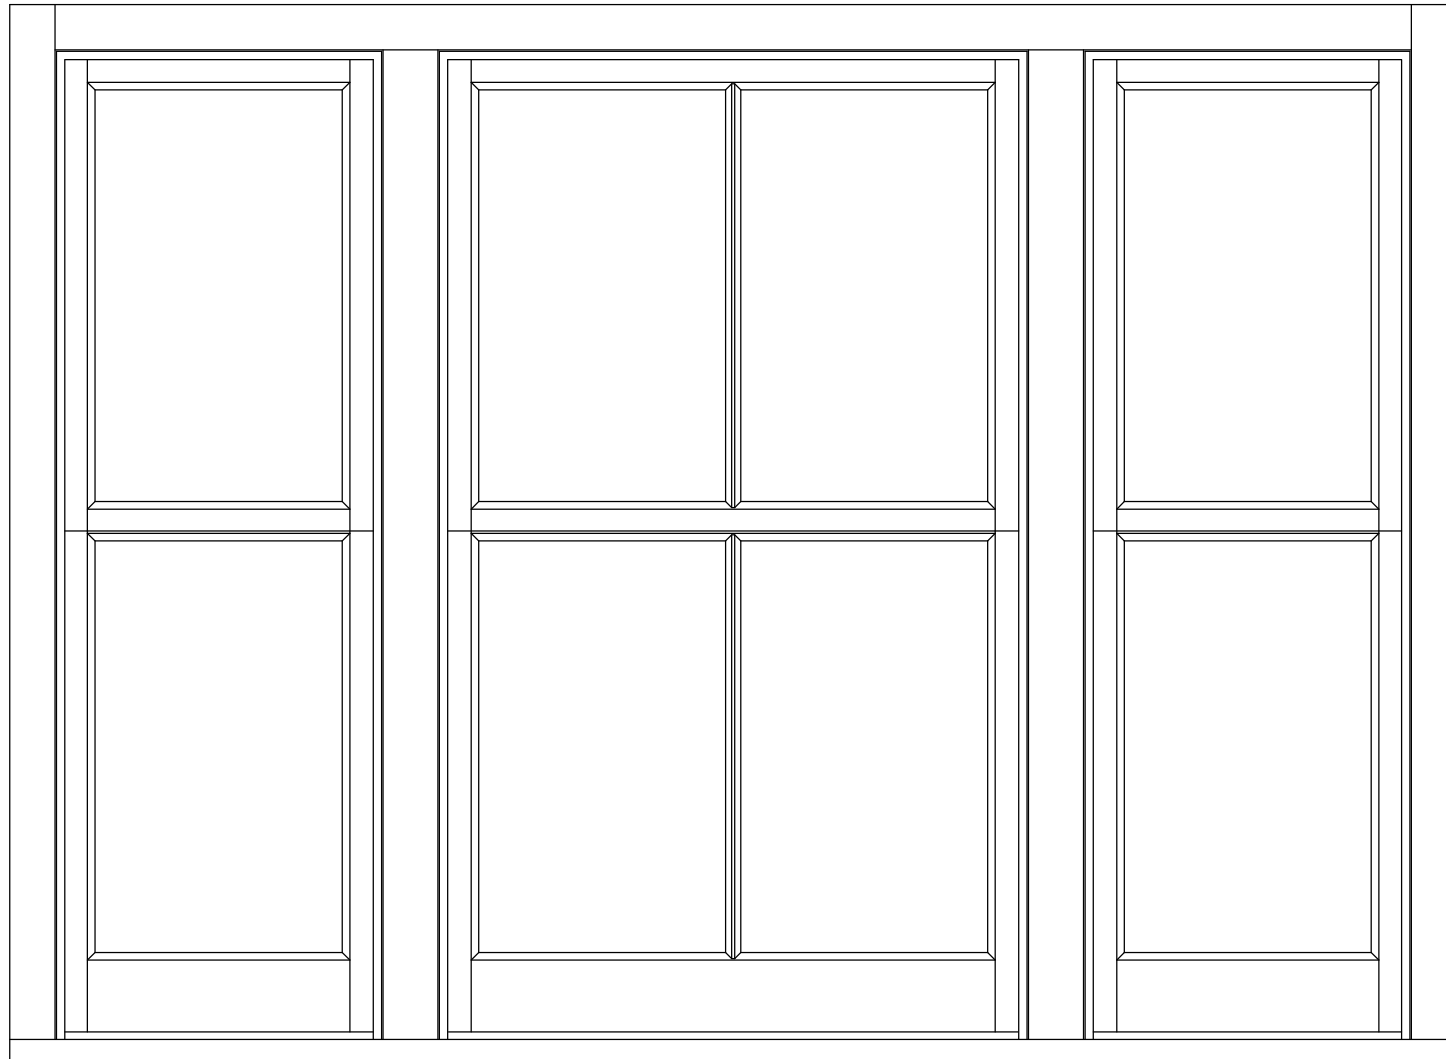

Vintage Traditional Inc Slim Meeting Rail

External