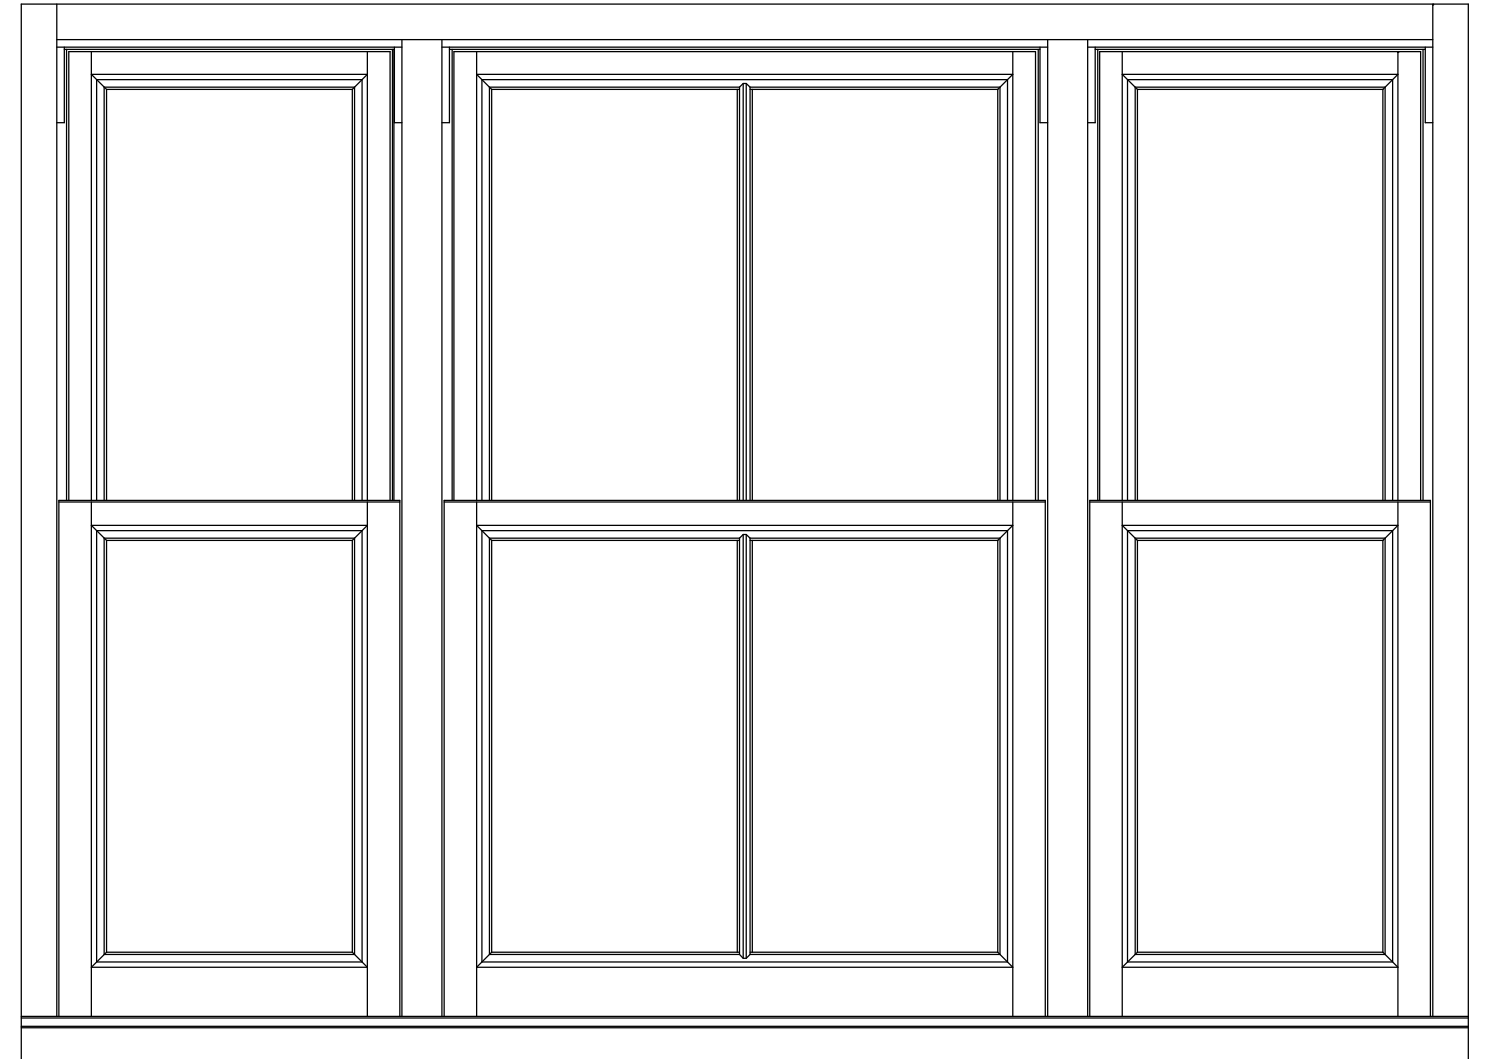

Internal

masterframe
4 Crittall Road
Witham
Essex
CM8 3DR
01376 510410
www.masterframe.co.uk
Registered in England: 2272659

Copyright Notice

Title:		Brody Plant Goddard - Eversholt Street	
Original Drawing date:		26 - 01 - 2016	
Drawn By:		R Rabett	
Revision History			
REV	Amendment	BY	Date
DO NOT SCALE: Dimensions in mm.		DWG Reference: ...