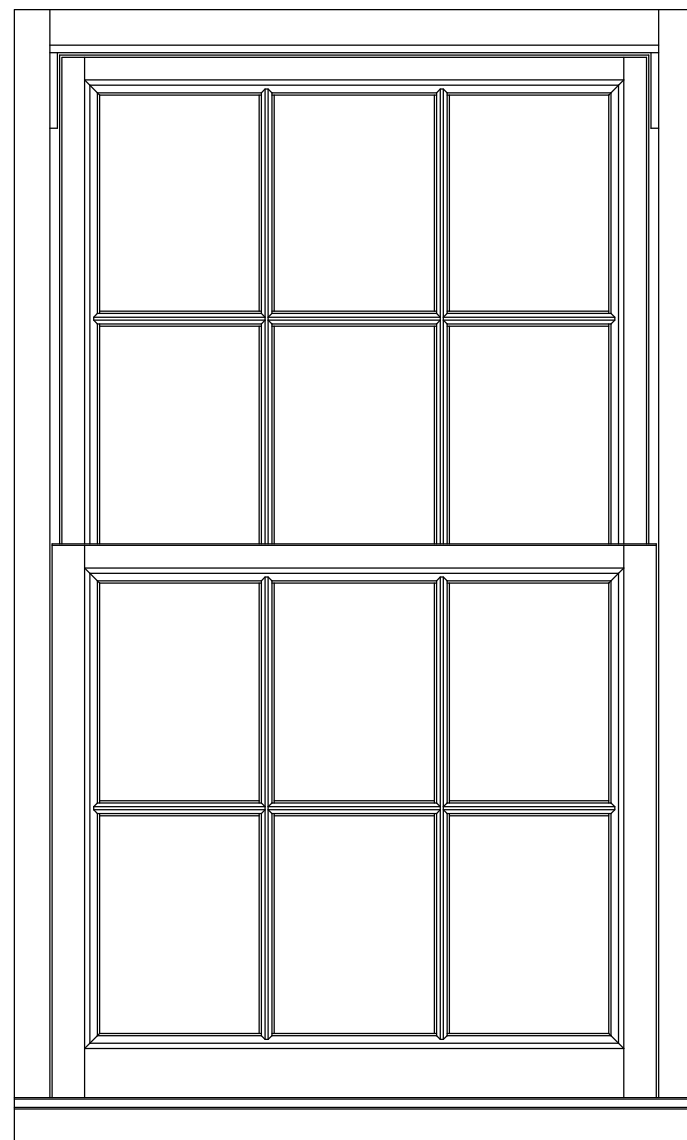

Vintage Traditional Inc Slim Meeting Rail Internal elevation

With DBR