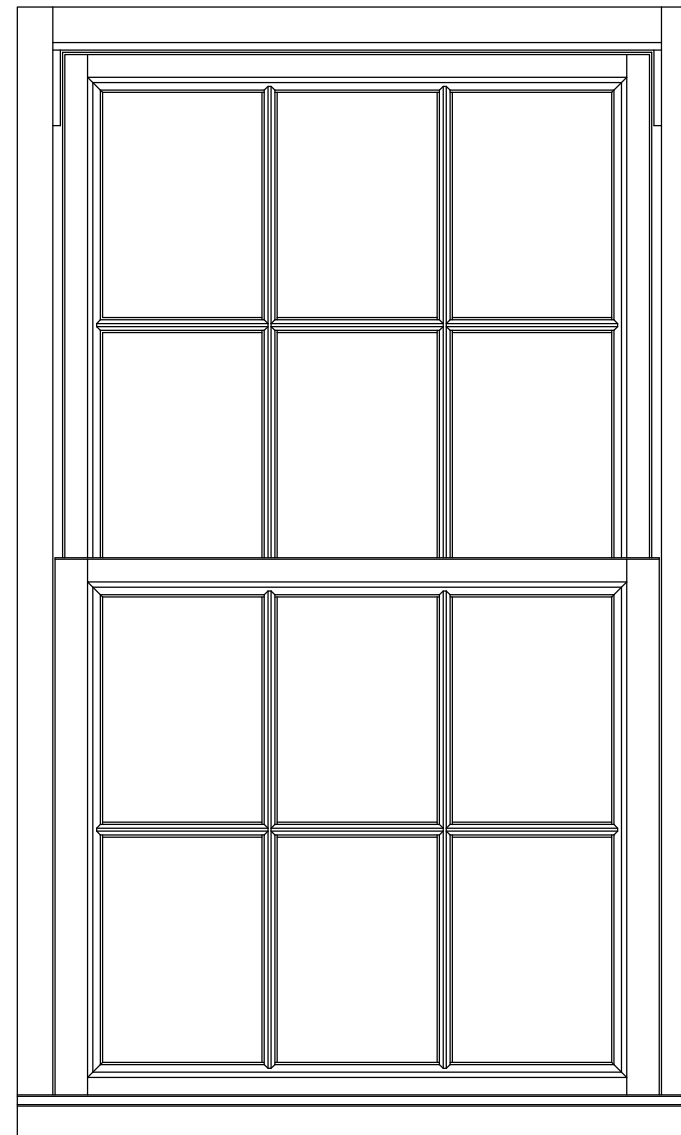

Without DBR

masterframe
4 Crittall Road
Witham
Essex
CM8 3DR
01376 510410
www.masterframe.co.uk
Registered in England: 2272659

Title:		Brody Plant Goddard - Eversholt Street	
Original Drawing date:		26 - 01 - 2016	
Drawn By:		R Rabett	
Revision History			
REV	Amendment	BY	Date
DO NOT SCALE: Dimensions in mm.		DWG Reference: ...