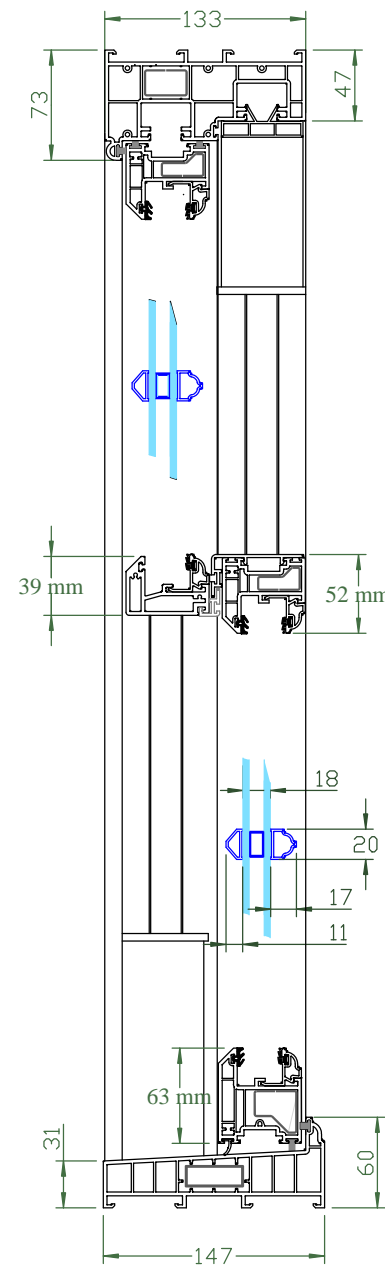

Vintage Traditional Inc Slim Meeting Rail

Cross Sections

Vertical Cross Sections

Horizontal Cross Sections

Without DBR