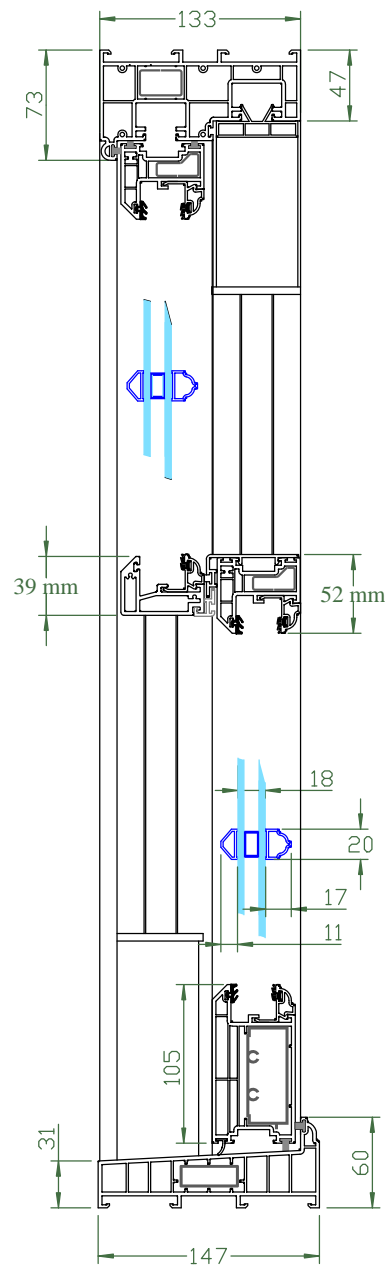

Vintage Traditional Inc Slim Meeting Rail

Cross Sections

Vertical Cross Sections

Horizontal Cross Sections

With DBR