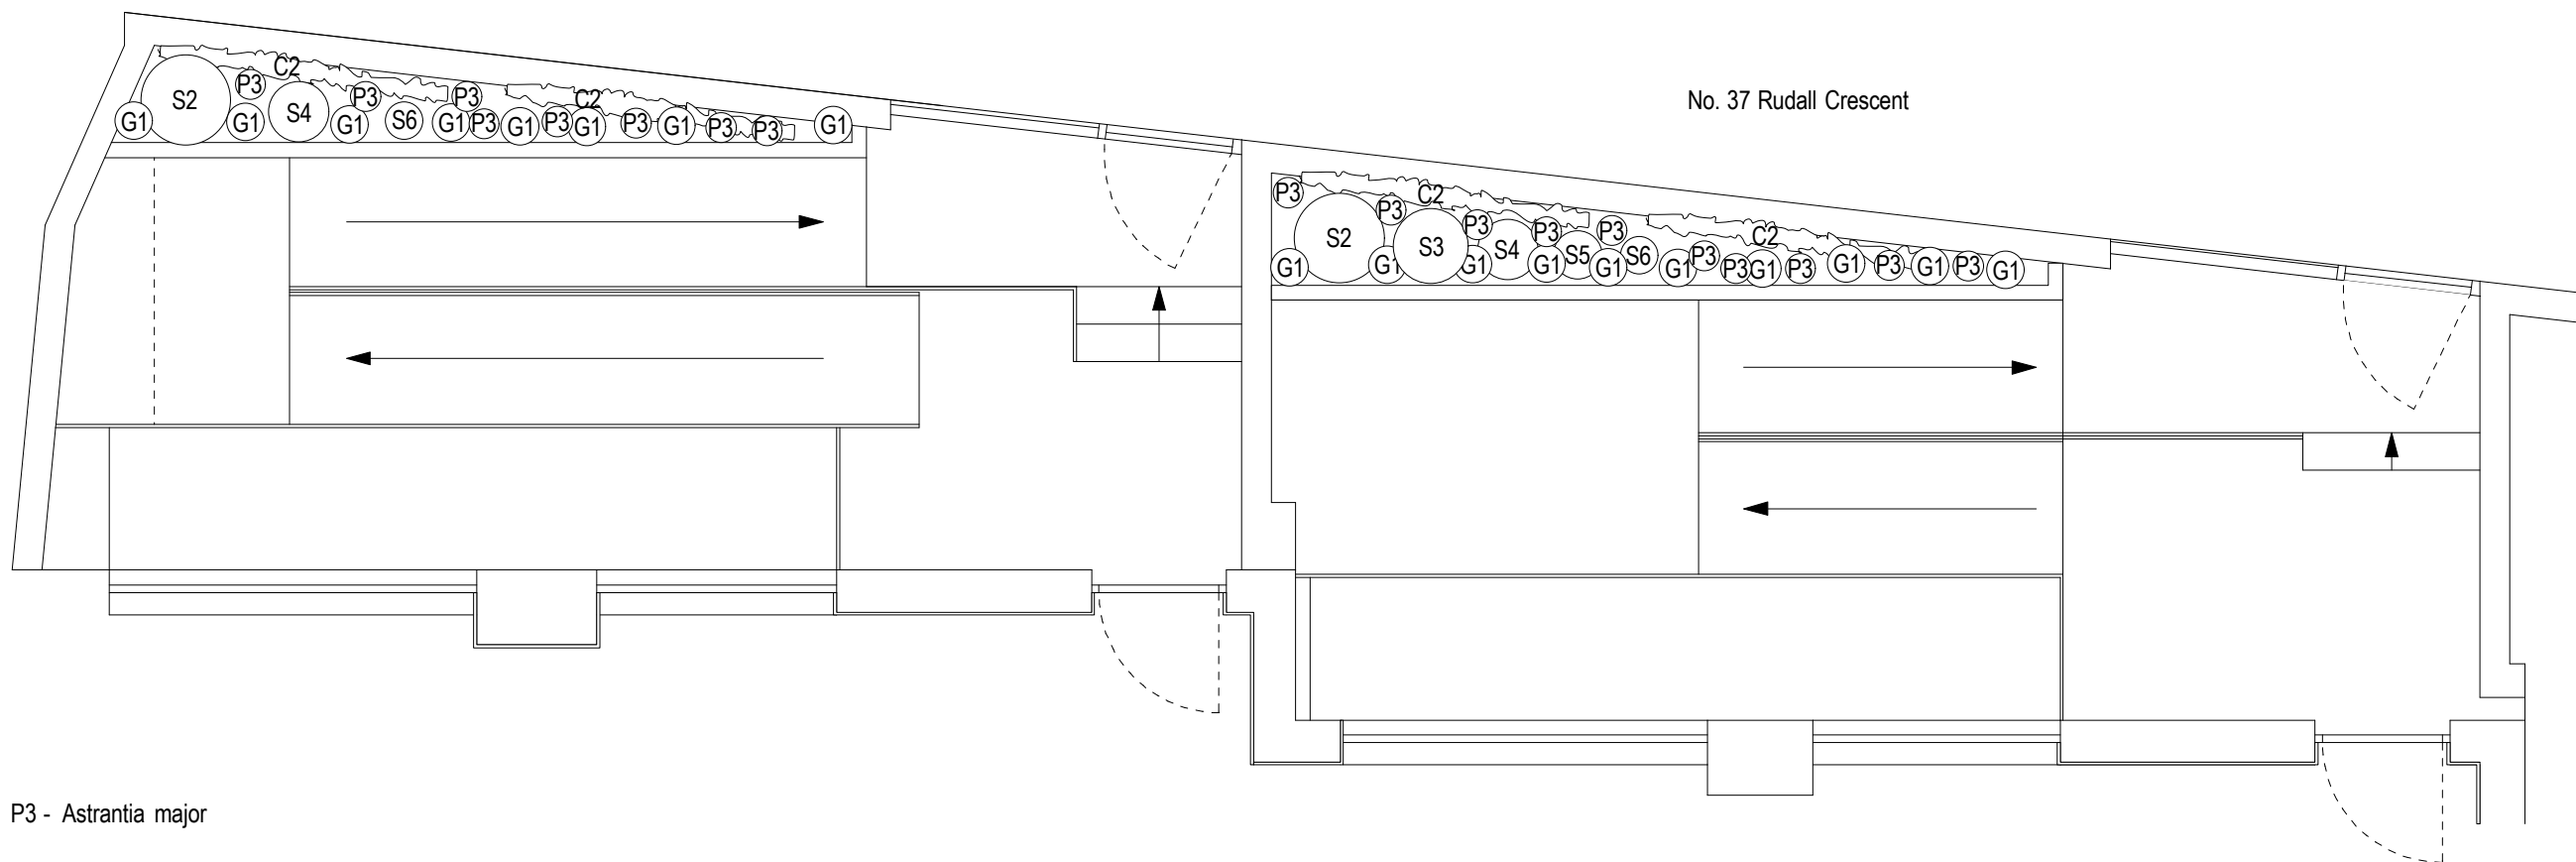

No. 39 Rudall Crescent

No. 37 Rudall Crescent

P3 - Astrantia major

S2 - Buxus sempervirens 60cm clipped ball

S6 - Buxus sempervirens 20cm clipped ball

C2 - Lonicera japonica 'Halliana'

G1 - Stipa tenuissima

FORK
garden design

2-3 Greenland Place, London NW1 0AP
www.forkgardendesign.com

Front Garden Planting Plan

Designed for:
Bernard Howard
37-39 Rudall Crescent
Hampstead
London NW3

Scale: 1:50@A3
Drawing No: FGD133FPP1
Revision No: R1
Date: 04.02.2016

North

Drawn by:
Philip Woodburn ©

All measurements are approximate and must be checked on site