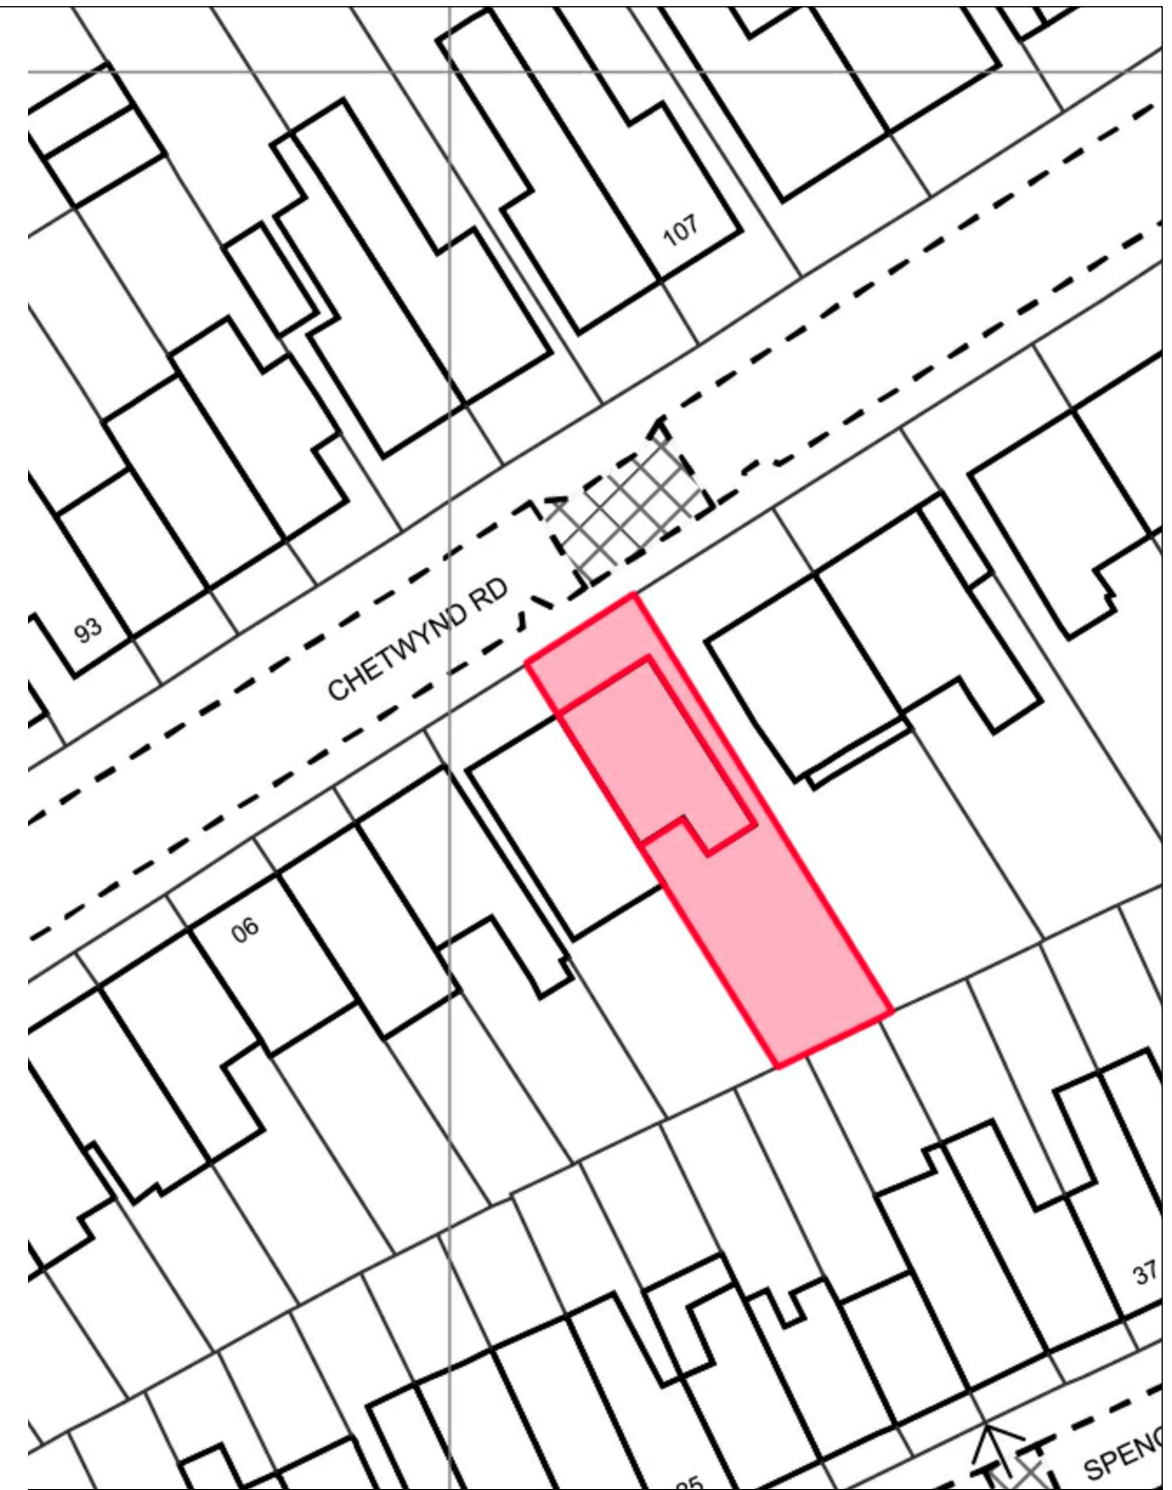

OS MasterMap 1250/2500/10000 scale
 10 December 2015, ID: BLJT-00486954
 www.planningapplicationmaps.co.uk

1:1250 scale print at A4, Centre: 528913 E, 186057 N

98 Chetwynd rd, London NW5 1DH

MAGGIE TOY
 Architectural Design

Client:
 Olivier and Camilla Zeyssoff

Date:
 07/01/2016

98000.LOCATION MAP

Scale:
 A3 1/100

Project:
 REAR EXTENSION