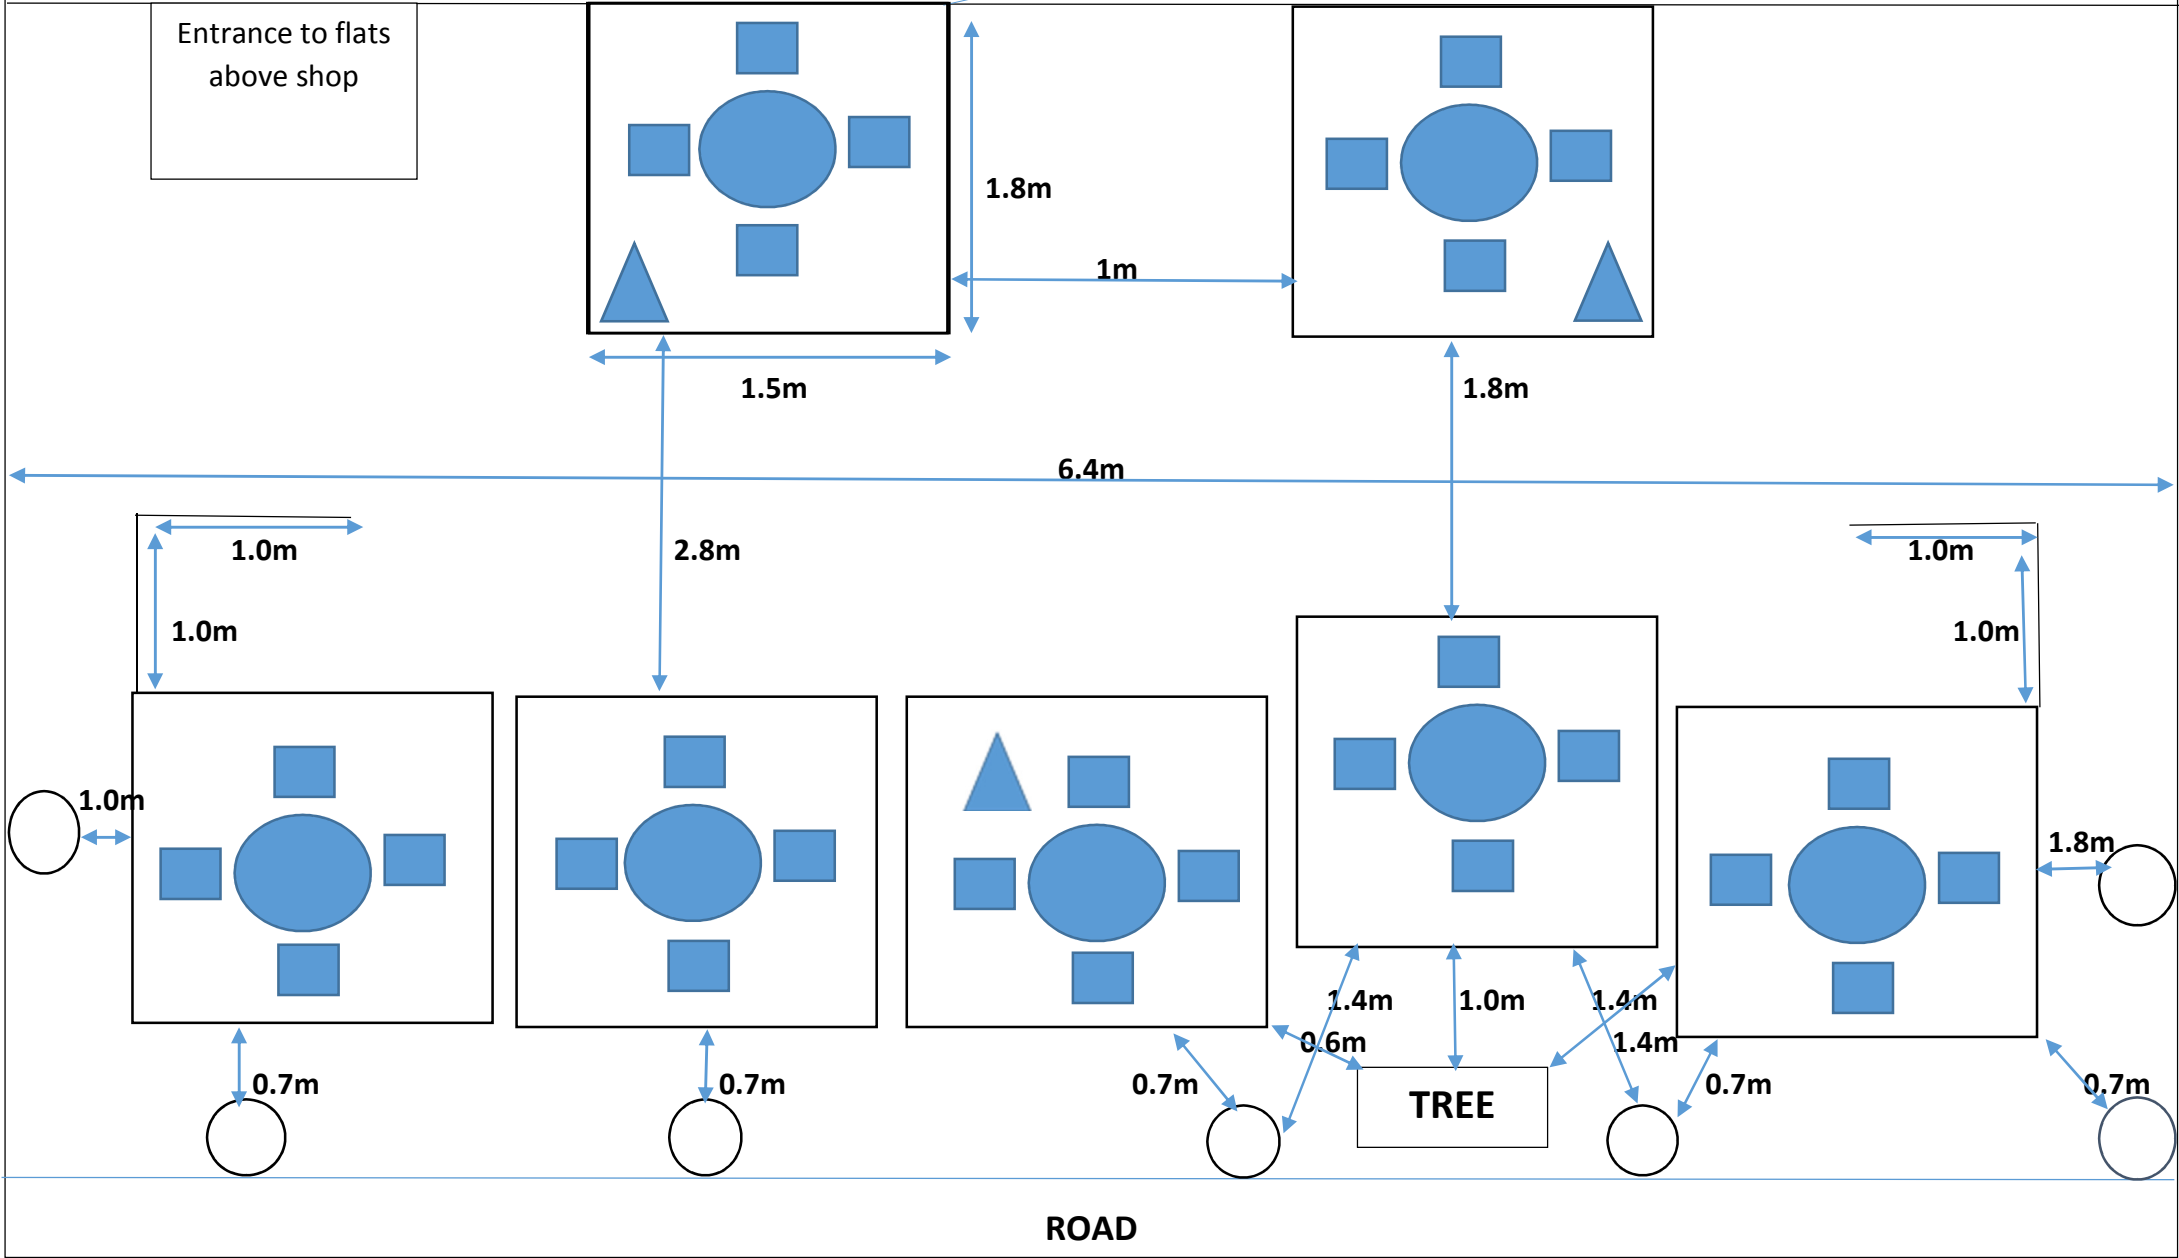

THE CONDUIT COFFEE HOUSE, SID'S
61 LAMBS CONDUIT STREET, LONDON, WC1N 3NB

Please see attached sheet for key