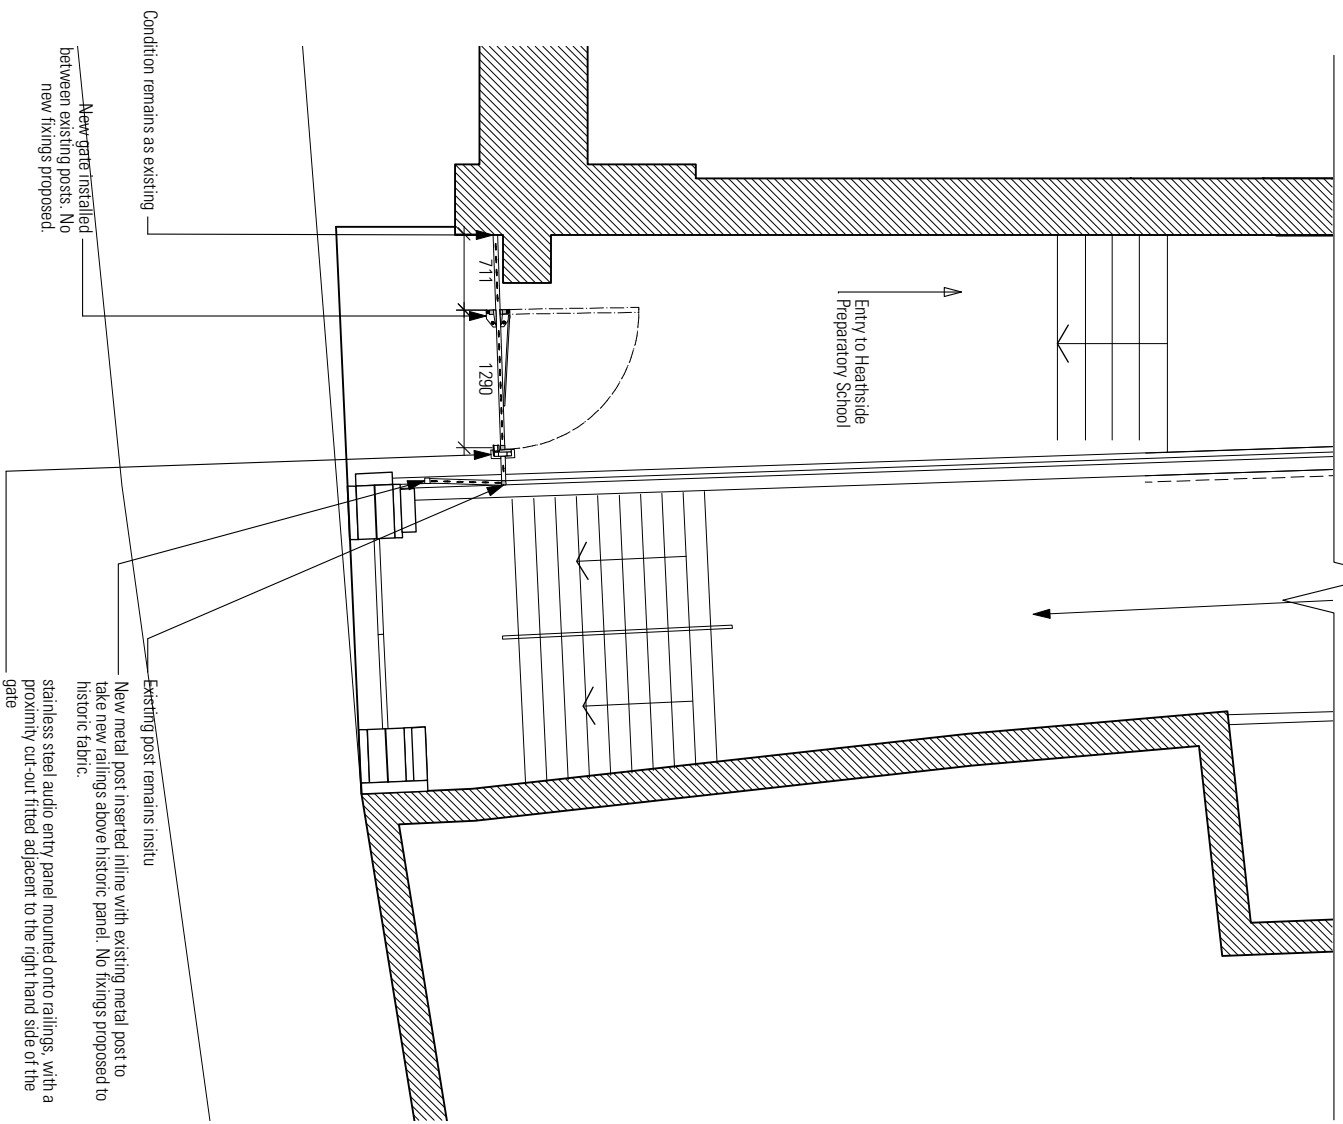

Existing Gate

01 Proposed Plan

Scale 1:50 @A3

<p>HARPER DOWNIE ARCHITECTS</p> <p>Charlotte 1, St James's Square London EC1M 6BH T +44 (0) 20 7630 0524 info@hdpd.com www.hdpd.com</p>		<p>Client Heathside Preparatory School</p> <p>Site Chapel Hill room Hilden Street NW3 1SH</p> <p>Project name Proposed gate plan</p>		<p>Scale A3</p> <p>Drawn CW</p> <p>Checked WC</p> <p>Date 15/09/24</p> <p>Drawn, V.L. & Revision Heathside Prep School gate - GA01 - P1</p>	
--	--	--	--	---	--