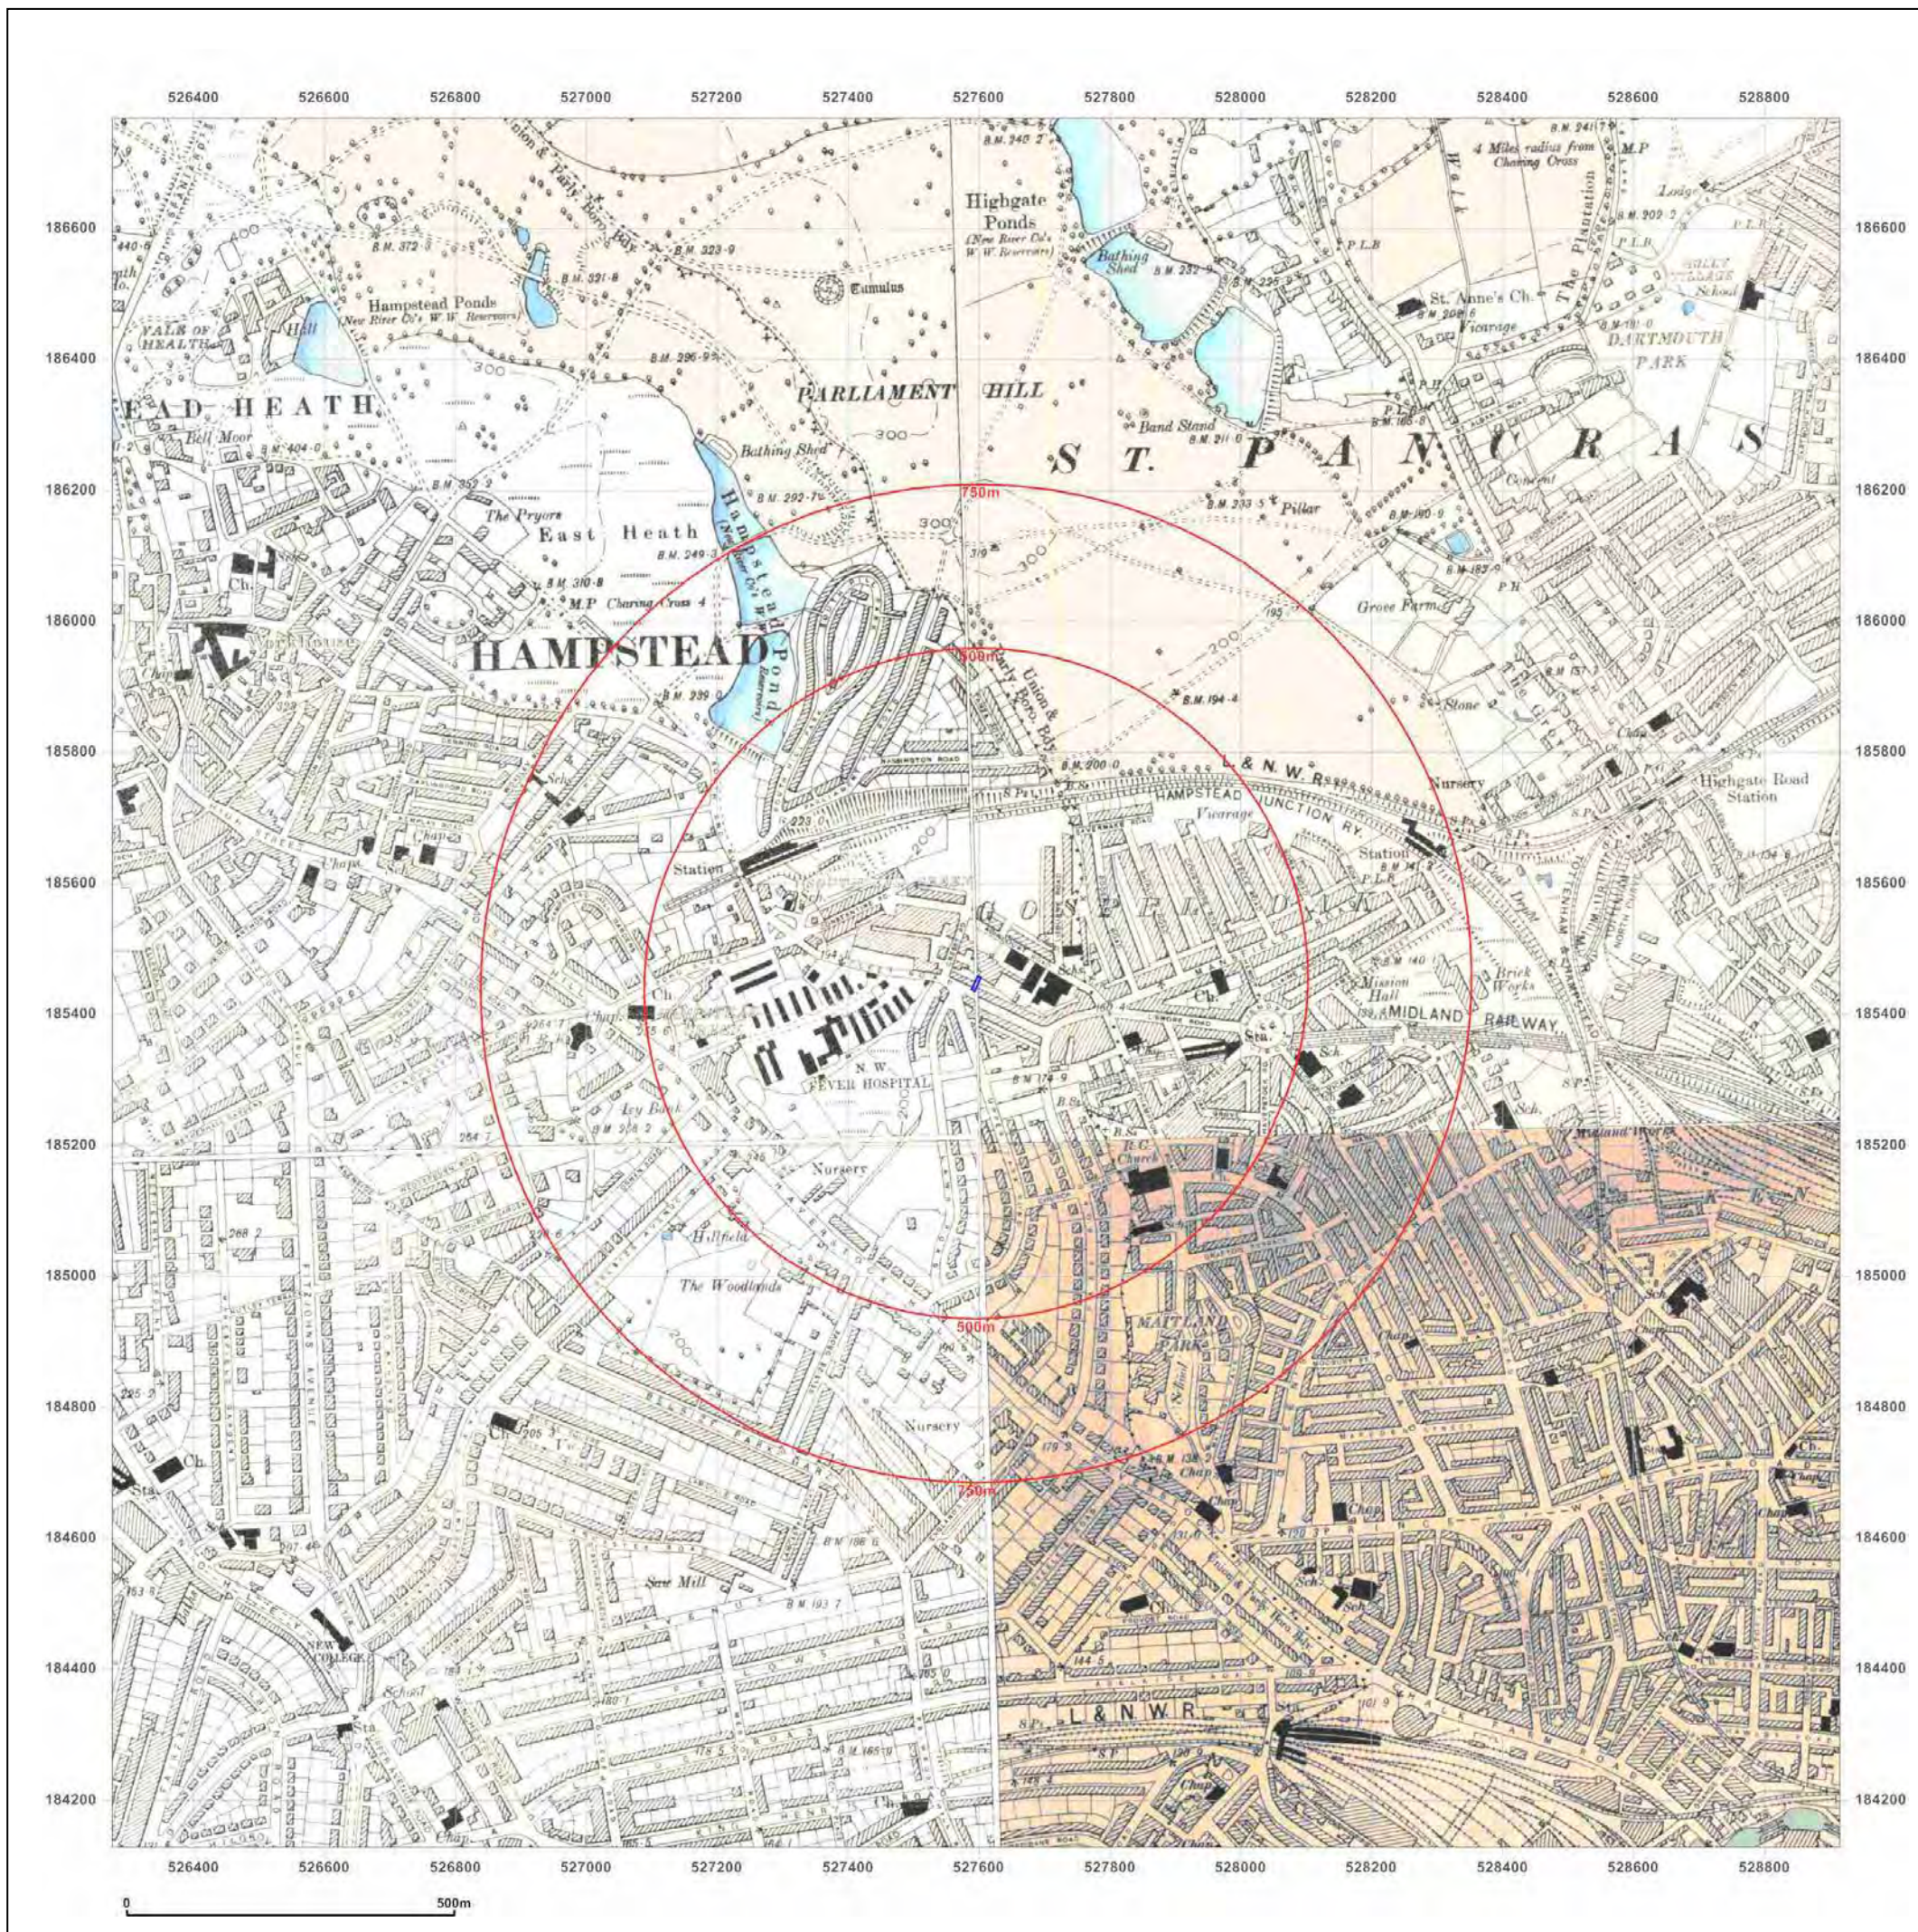

Site Details:

76, FLEET ROAD, LONDON,
NW3 2QT

Client Ref: 16493
Report Ref: GS-2564618
Grid Ref: 527595, 185447

Map Name: County Series

Map date: 1894

Scale: 1:10,560

Printed at: 1:10,560

Surveyed 1894
Revised 1894
Edition N/A
Copyright N/A
Levelled N/A

Surveyed 1894
Revised 1894
Edition N/A
Copyright N/A
Levelled N/A

Surveyed 1894
Revised 1894
Edition N/A
Copyright N/A
Levelled N/A

Surveyed 1894
Revised 1894
Edition N/A
Copyright N/A
Levelled N/A

Produced by
Groundsure Insights
T: 08444 159000
E: info@groundsure.com
W: www.groundsure.com

© Crown copyright and database rights 2015 Ordnance Survey 100035207

Production date: 02 November 2015

To view map legend click here [Legend](#)