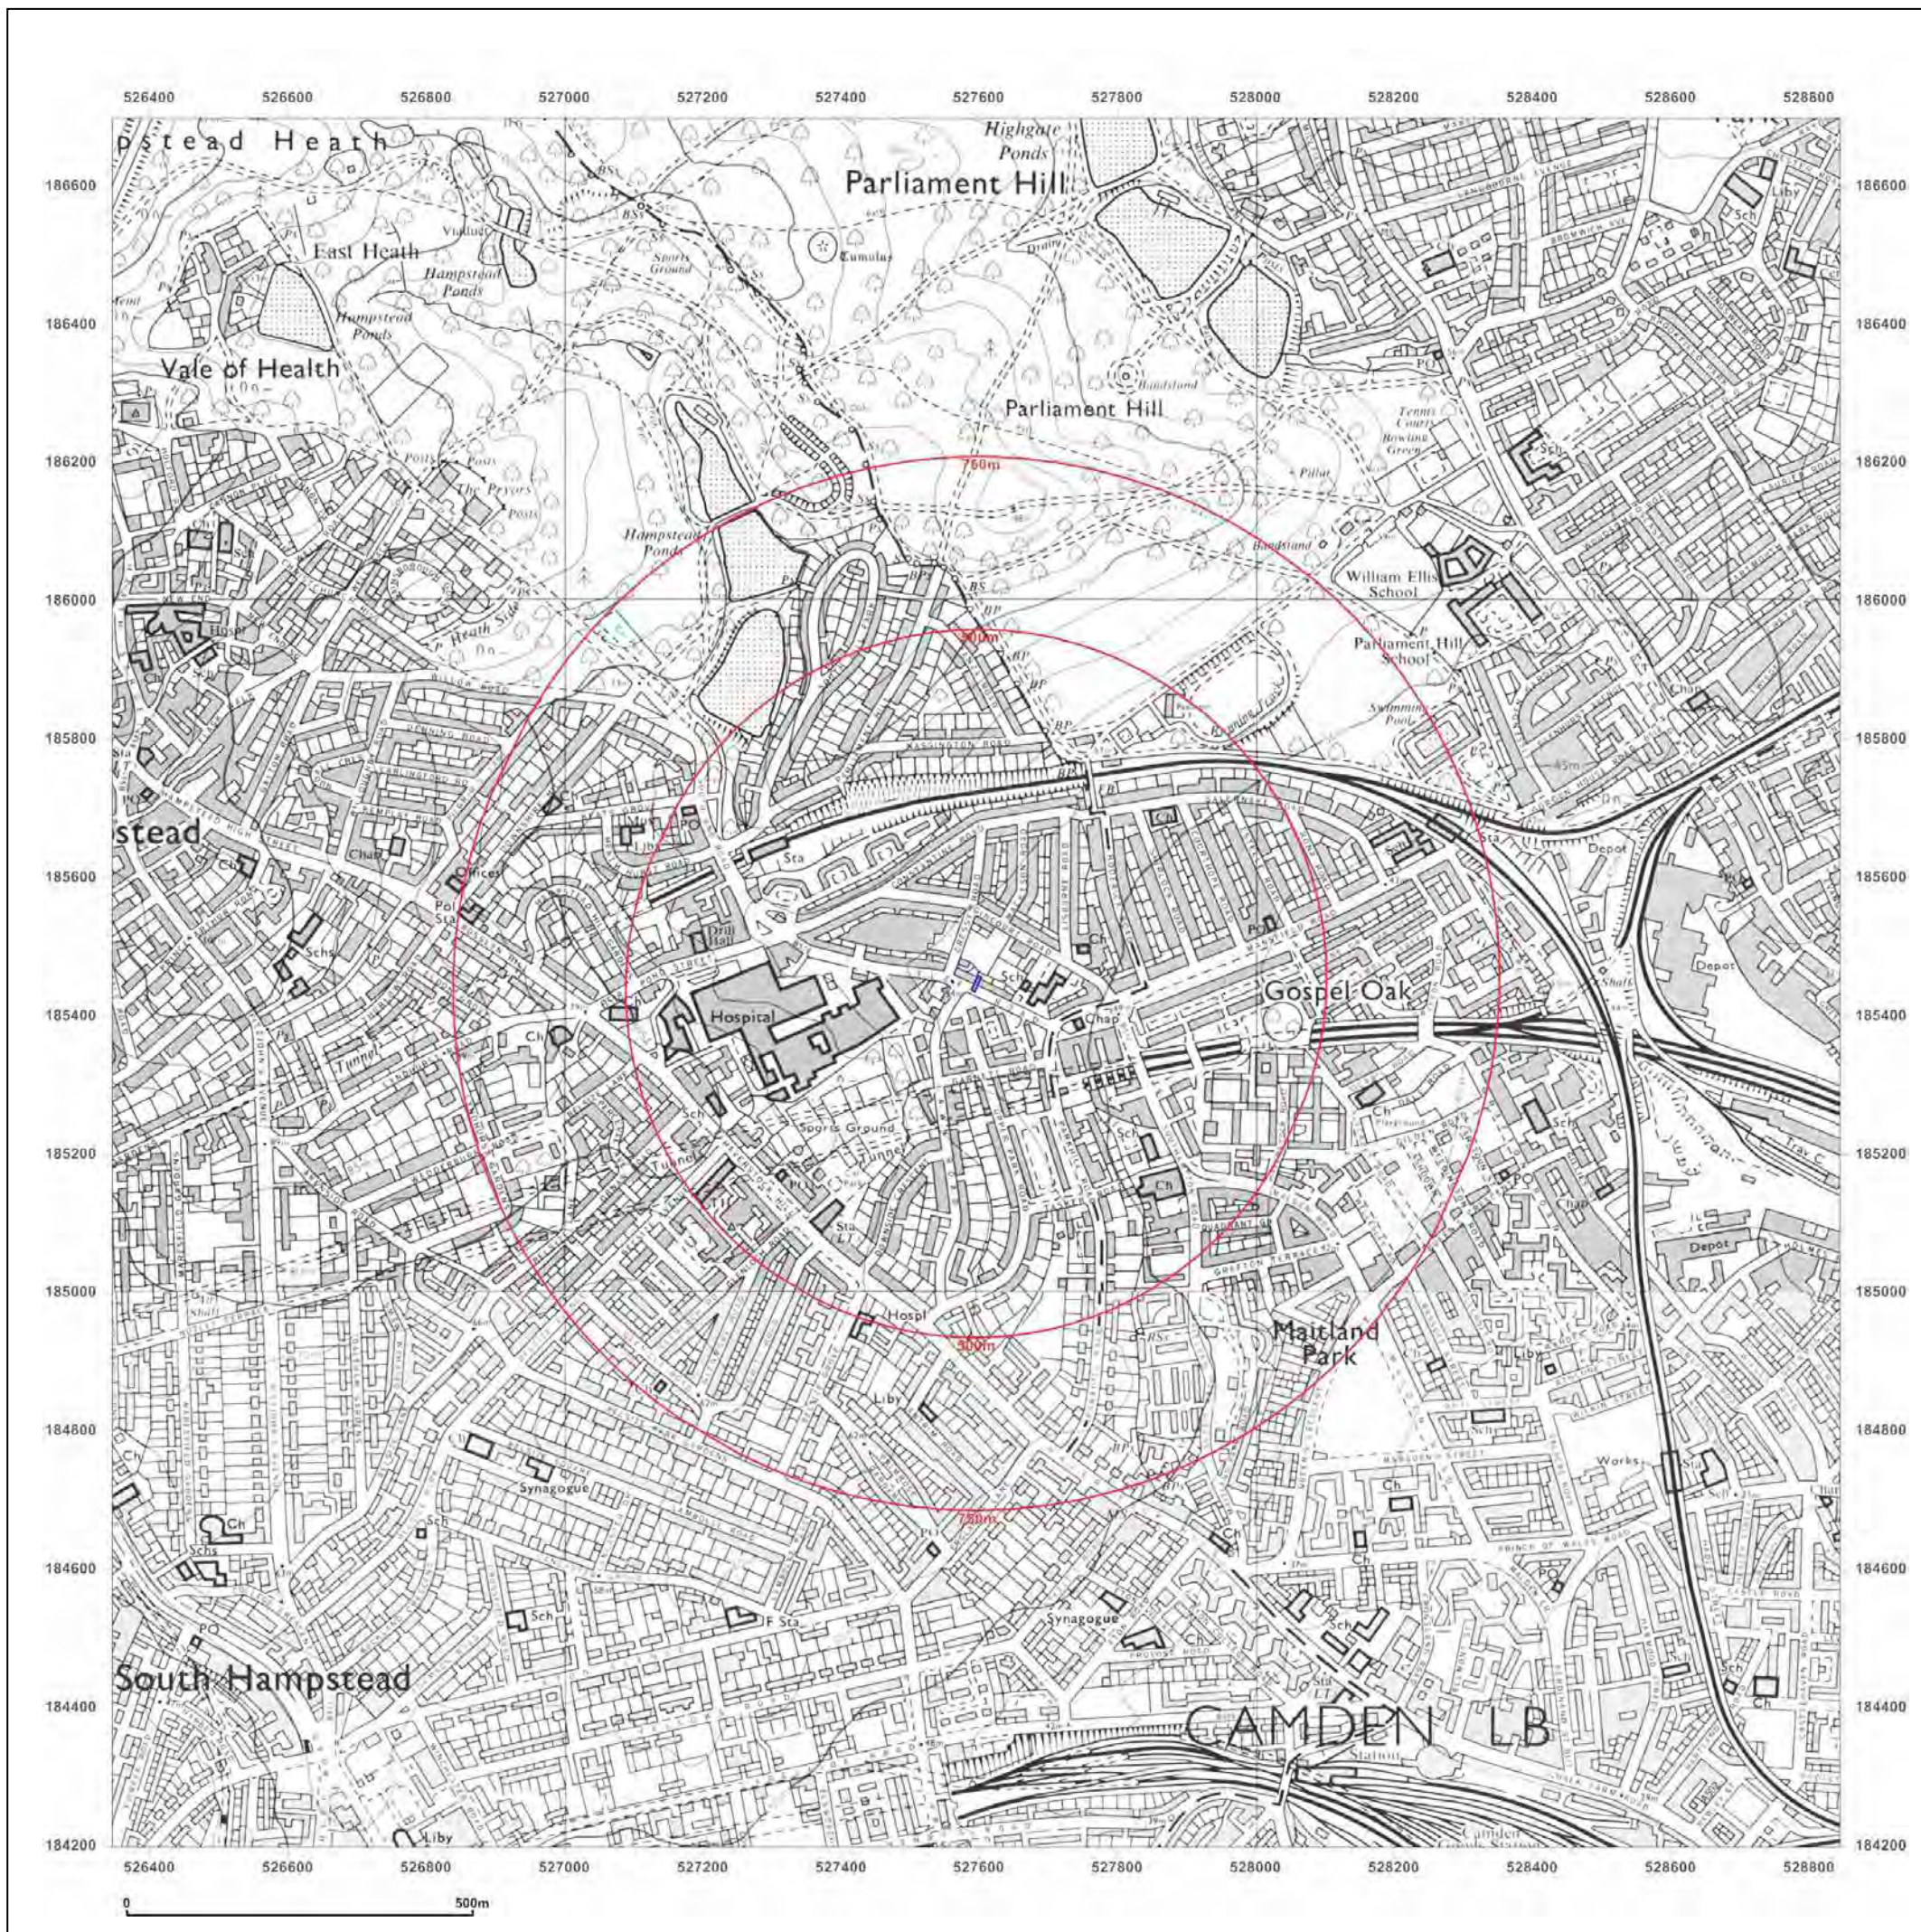

Site Details:

76, FLEET ROAD, LONDON,
NW3 2QT

Client Ref: 16493
Report Ref: GS-2564618
Grid Ref: 527595, 185447

Map Name: National Grid

Map date: 1973-1974

Scale: 1:10,000

Printed at: 1:10,000

Surveyed 1974
Revised 1974
Edition N/A
Copyright N/A
Levelled N/A

Surveyed 1972
Revised 1973
Edition N/A
Copyright N/A
Levelled N/A

Produced by
Groundsure Insights
T: 08444 159000
E: info@groundsure.com
W: www.groundsure.com

© Crown copyright and database rights 2015 Ordnance Survey 100035207

Production date: 02 November 2015

To view map legend click here [Legend](#)