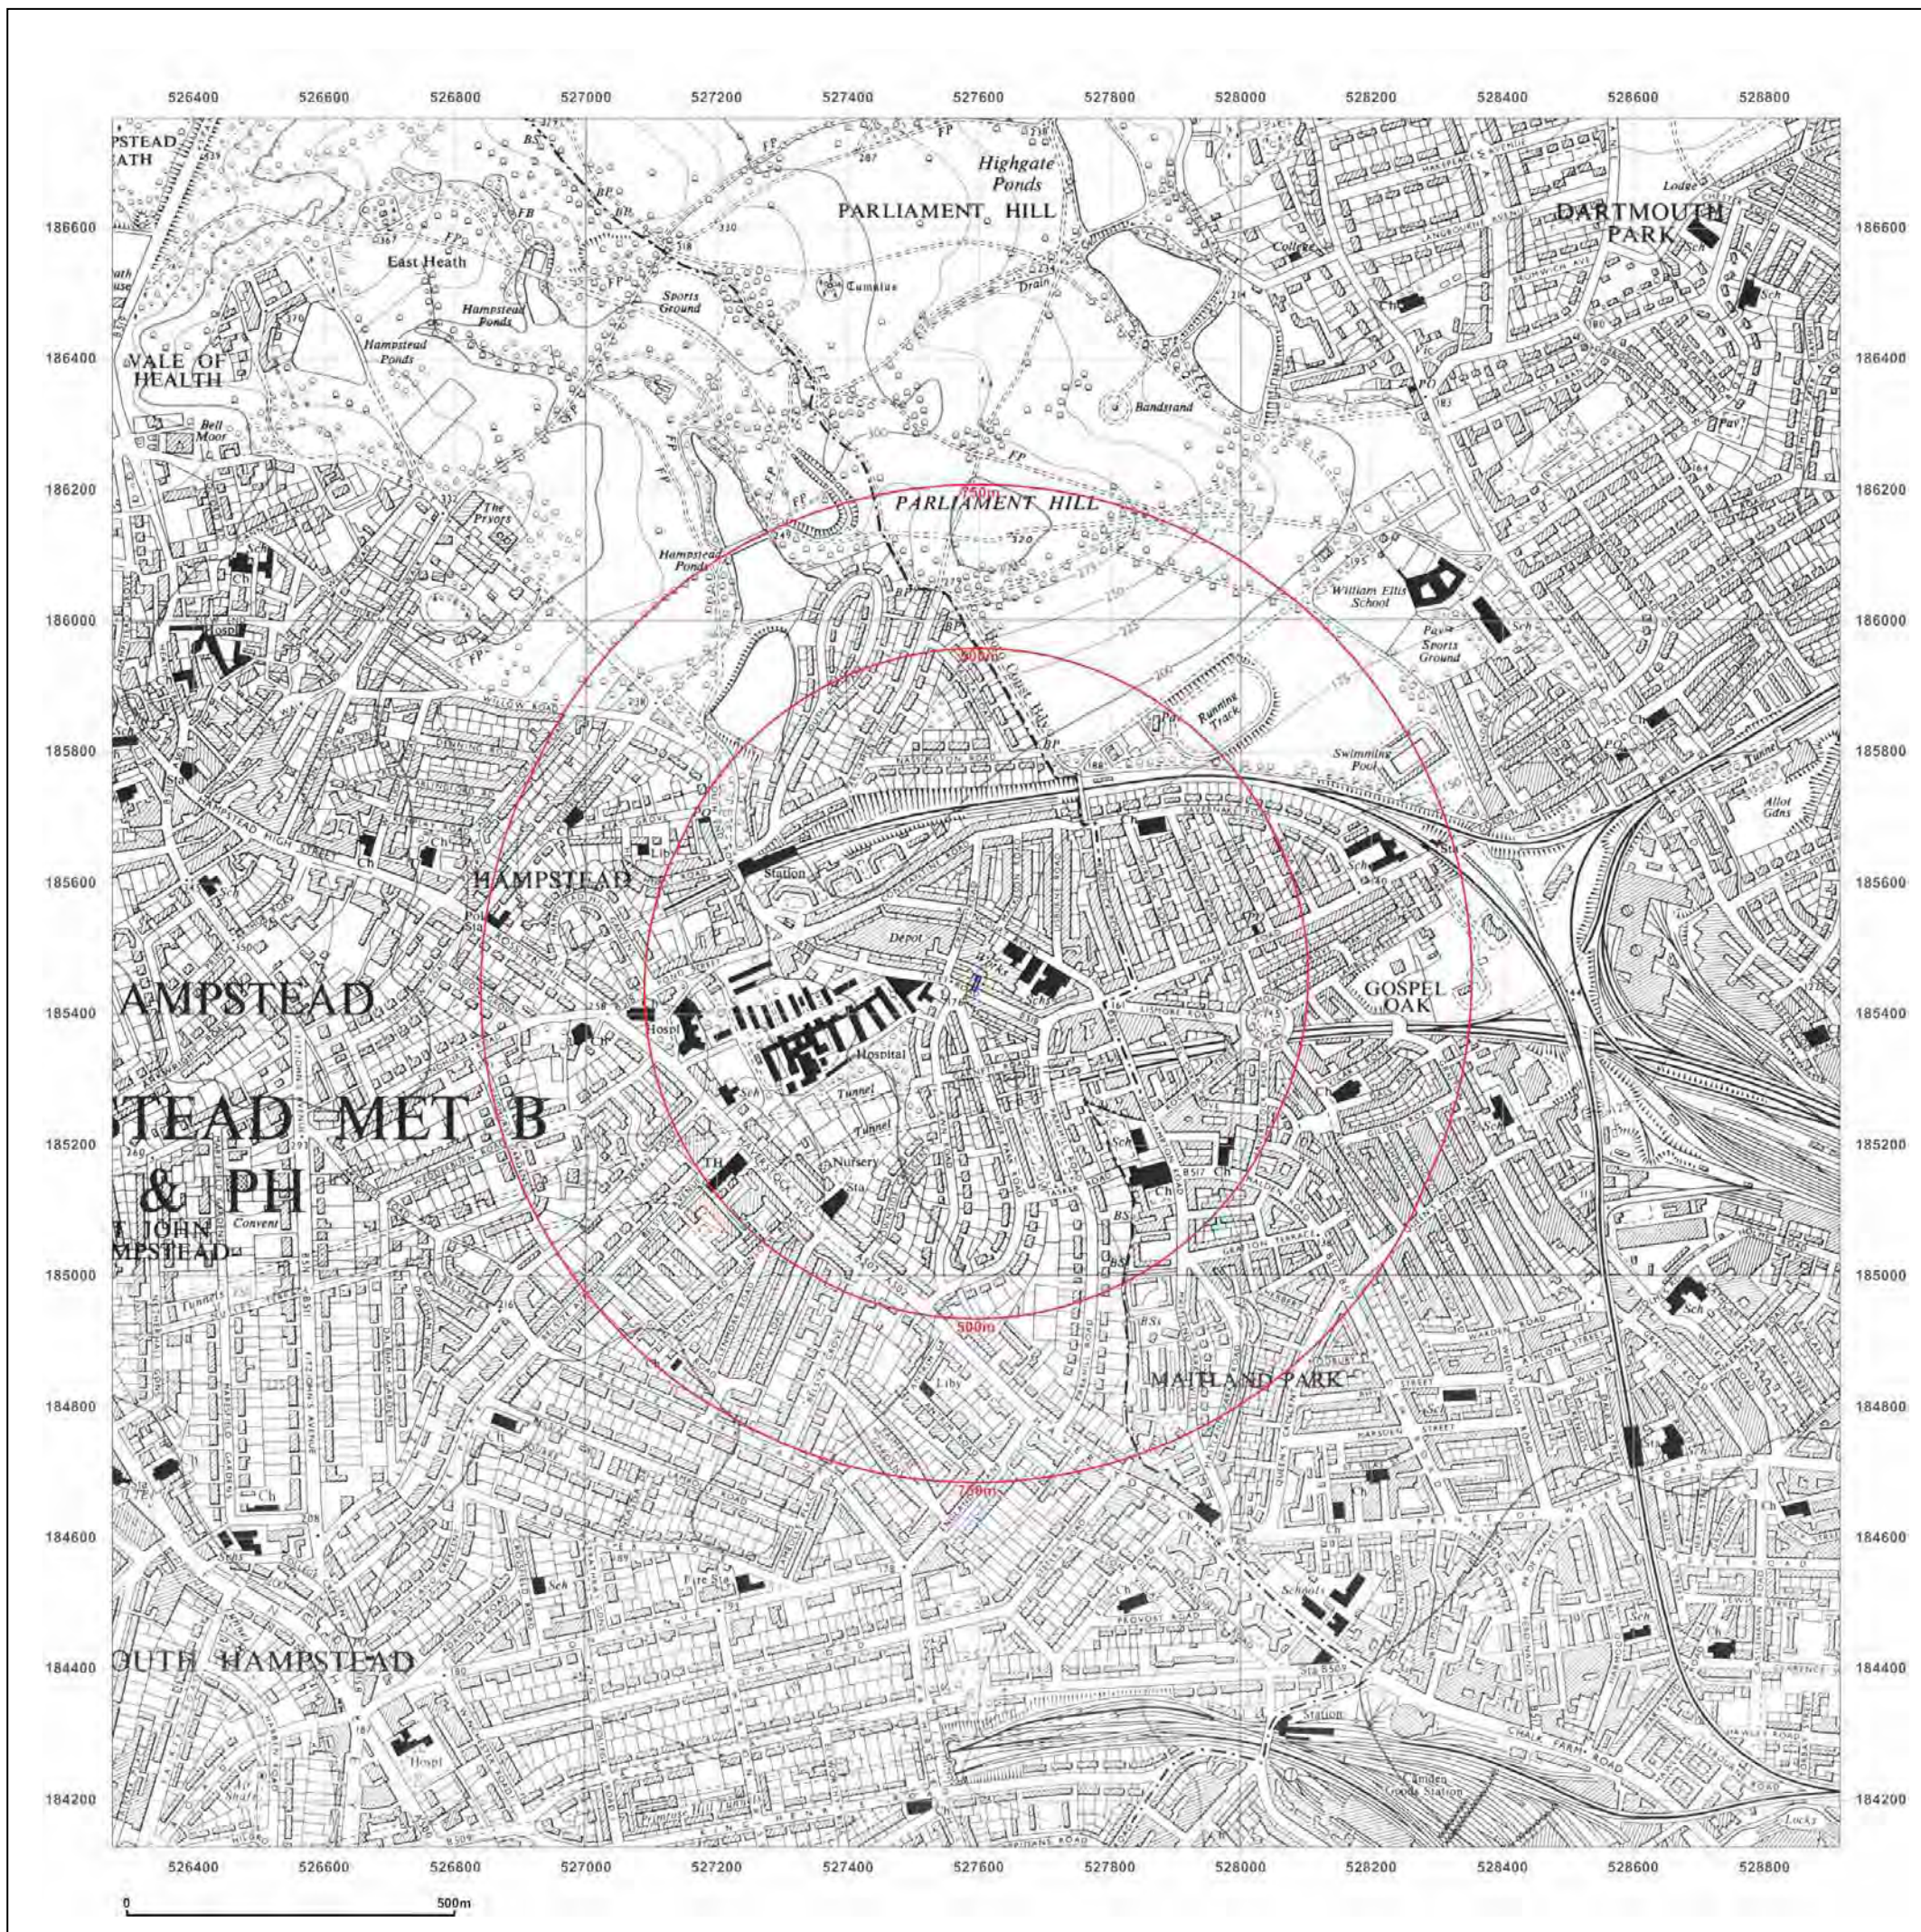

Site Details:

76, FLEET ROAD, LONDON,
NW3 2QT

Client Ref: 16493
Report Ref: GS-2564618
Grid Ref: 527595, 185447

Map Name: Provisional

Map date: 1957-1958

Scale: 1:10,560

Printed at: 1:10,560

Surveyed 1958
Revised 1958
Edition N/A
Copyright N/A
Levelled N/A

Surveyed 1957
Revised 1957
Edition N/A
Copyright N/A
Levelled N/A

Produced by
Groundsure Insights
T: 08444 159000
E: info@groundsure.com
W: www.groundsure.com

© Crown copyright and database rights 2015 Ordnance Survey 100035207

Production date: 02 November 2015

To view map legend click here [Legend](#)