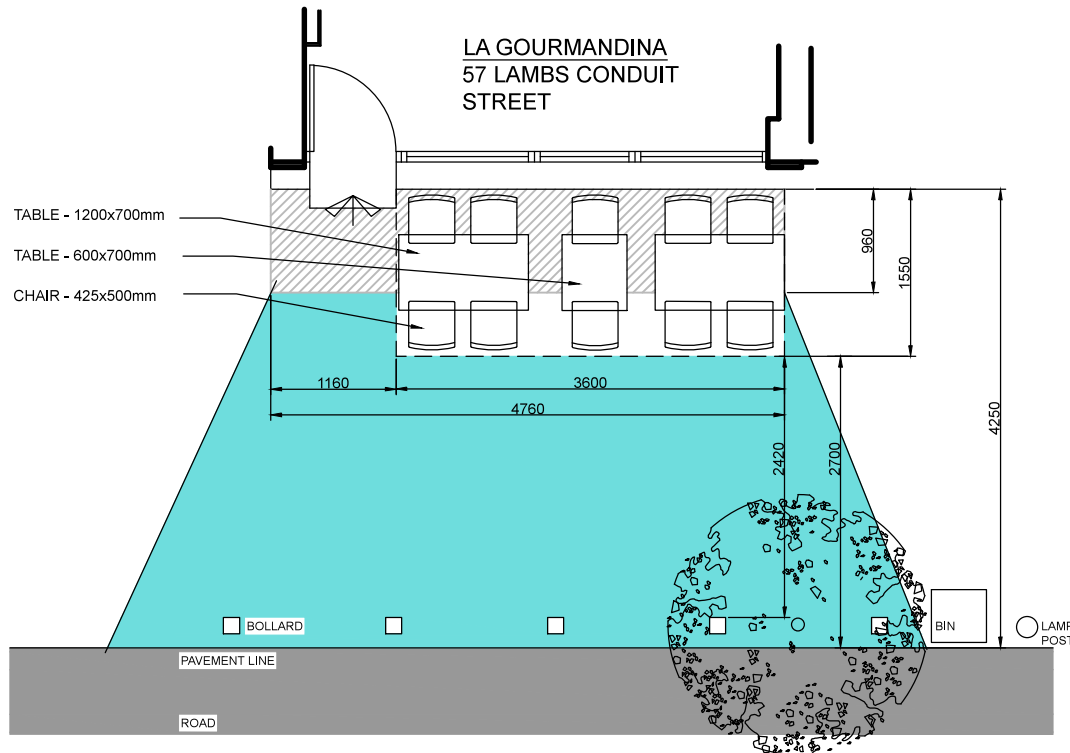

PROPOSED LAYOUT - 1.50