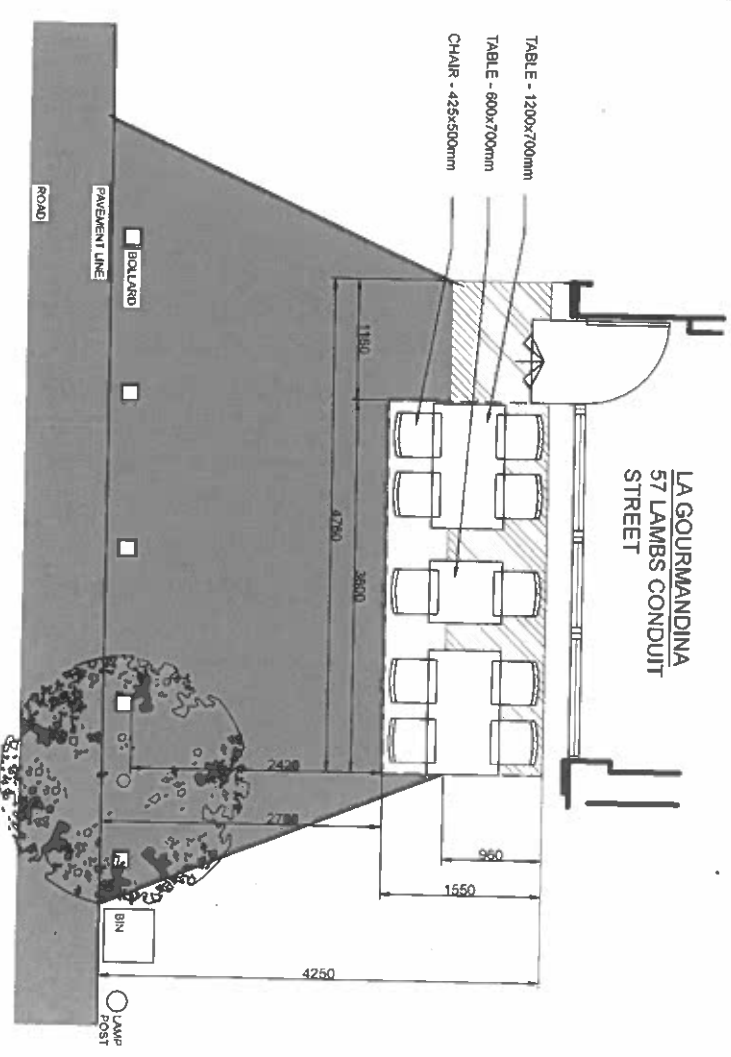

LA GOURMANDINA  
57 LAMBS CONDUT STREET

EXISTING LAYOUT - 1.50

TABLE - 1200x700mm  
TABLE - 800x700mm  
CHAIR - 425x500mm

PROPOSED LAYOUT - 1.50

© Lideiforms Ltd 2006  
DO NOT SCALE FROM THIS DRAWING

All Dimensions to be checked on site and  
Lideiforms Ltd prior to the commencement  
of any works.  
Any variations or supplementary drawings  
are to be approved by Lideiforms Ltd.

Revision	Date	By	Check
A	DEC 12	EX	STREET FURNITURE AND TREE ADDED

**LIDEIFORMS**  
interiors · architecture · landscape

The Firm Room / 44 Victoria Street / Wexham / Wokingham / RG40 3DZ / 01327 771 195 / [www.lideiforms-design.com](http://www.lideiforms-design.com)

Client: **MARIE POUTISSOU**

Date: **A12.028**

Project No.: **900**

Scale: **1:50**

Phase: **A**

Site: **57 LAMBS CONDUT STREET LONDON**

Content: **EXISTING AND PROPOSED PAVEMENT SEATING LAYOUT**