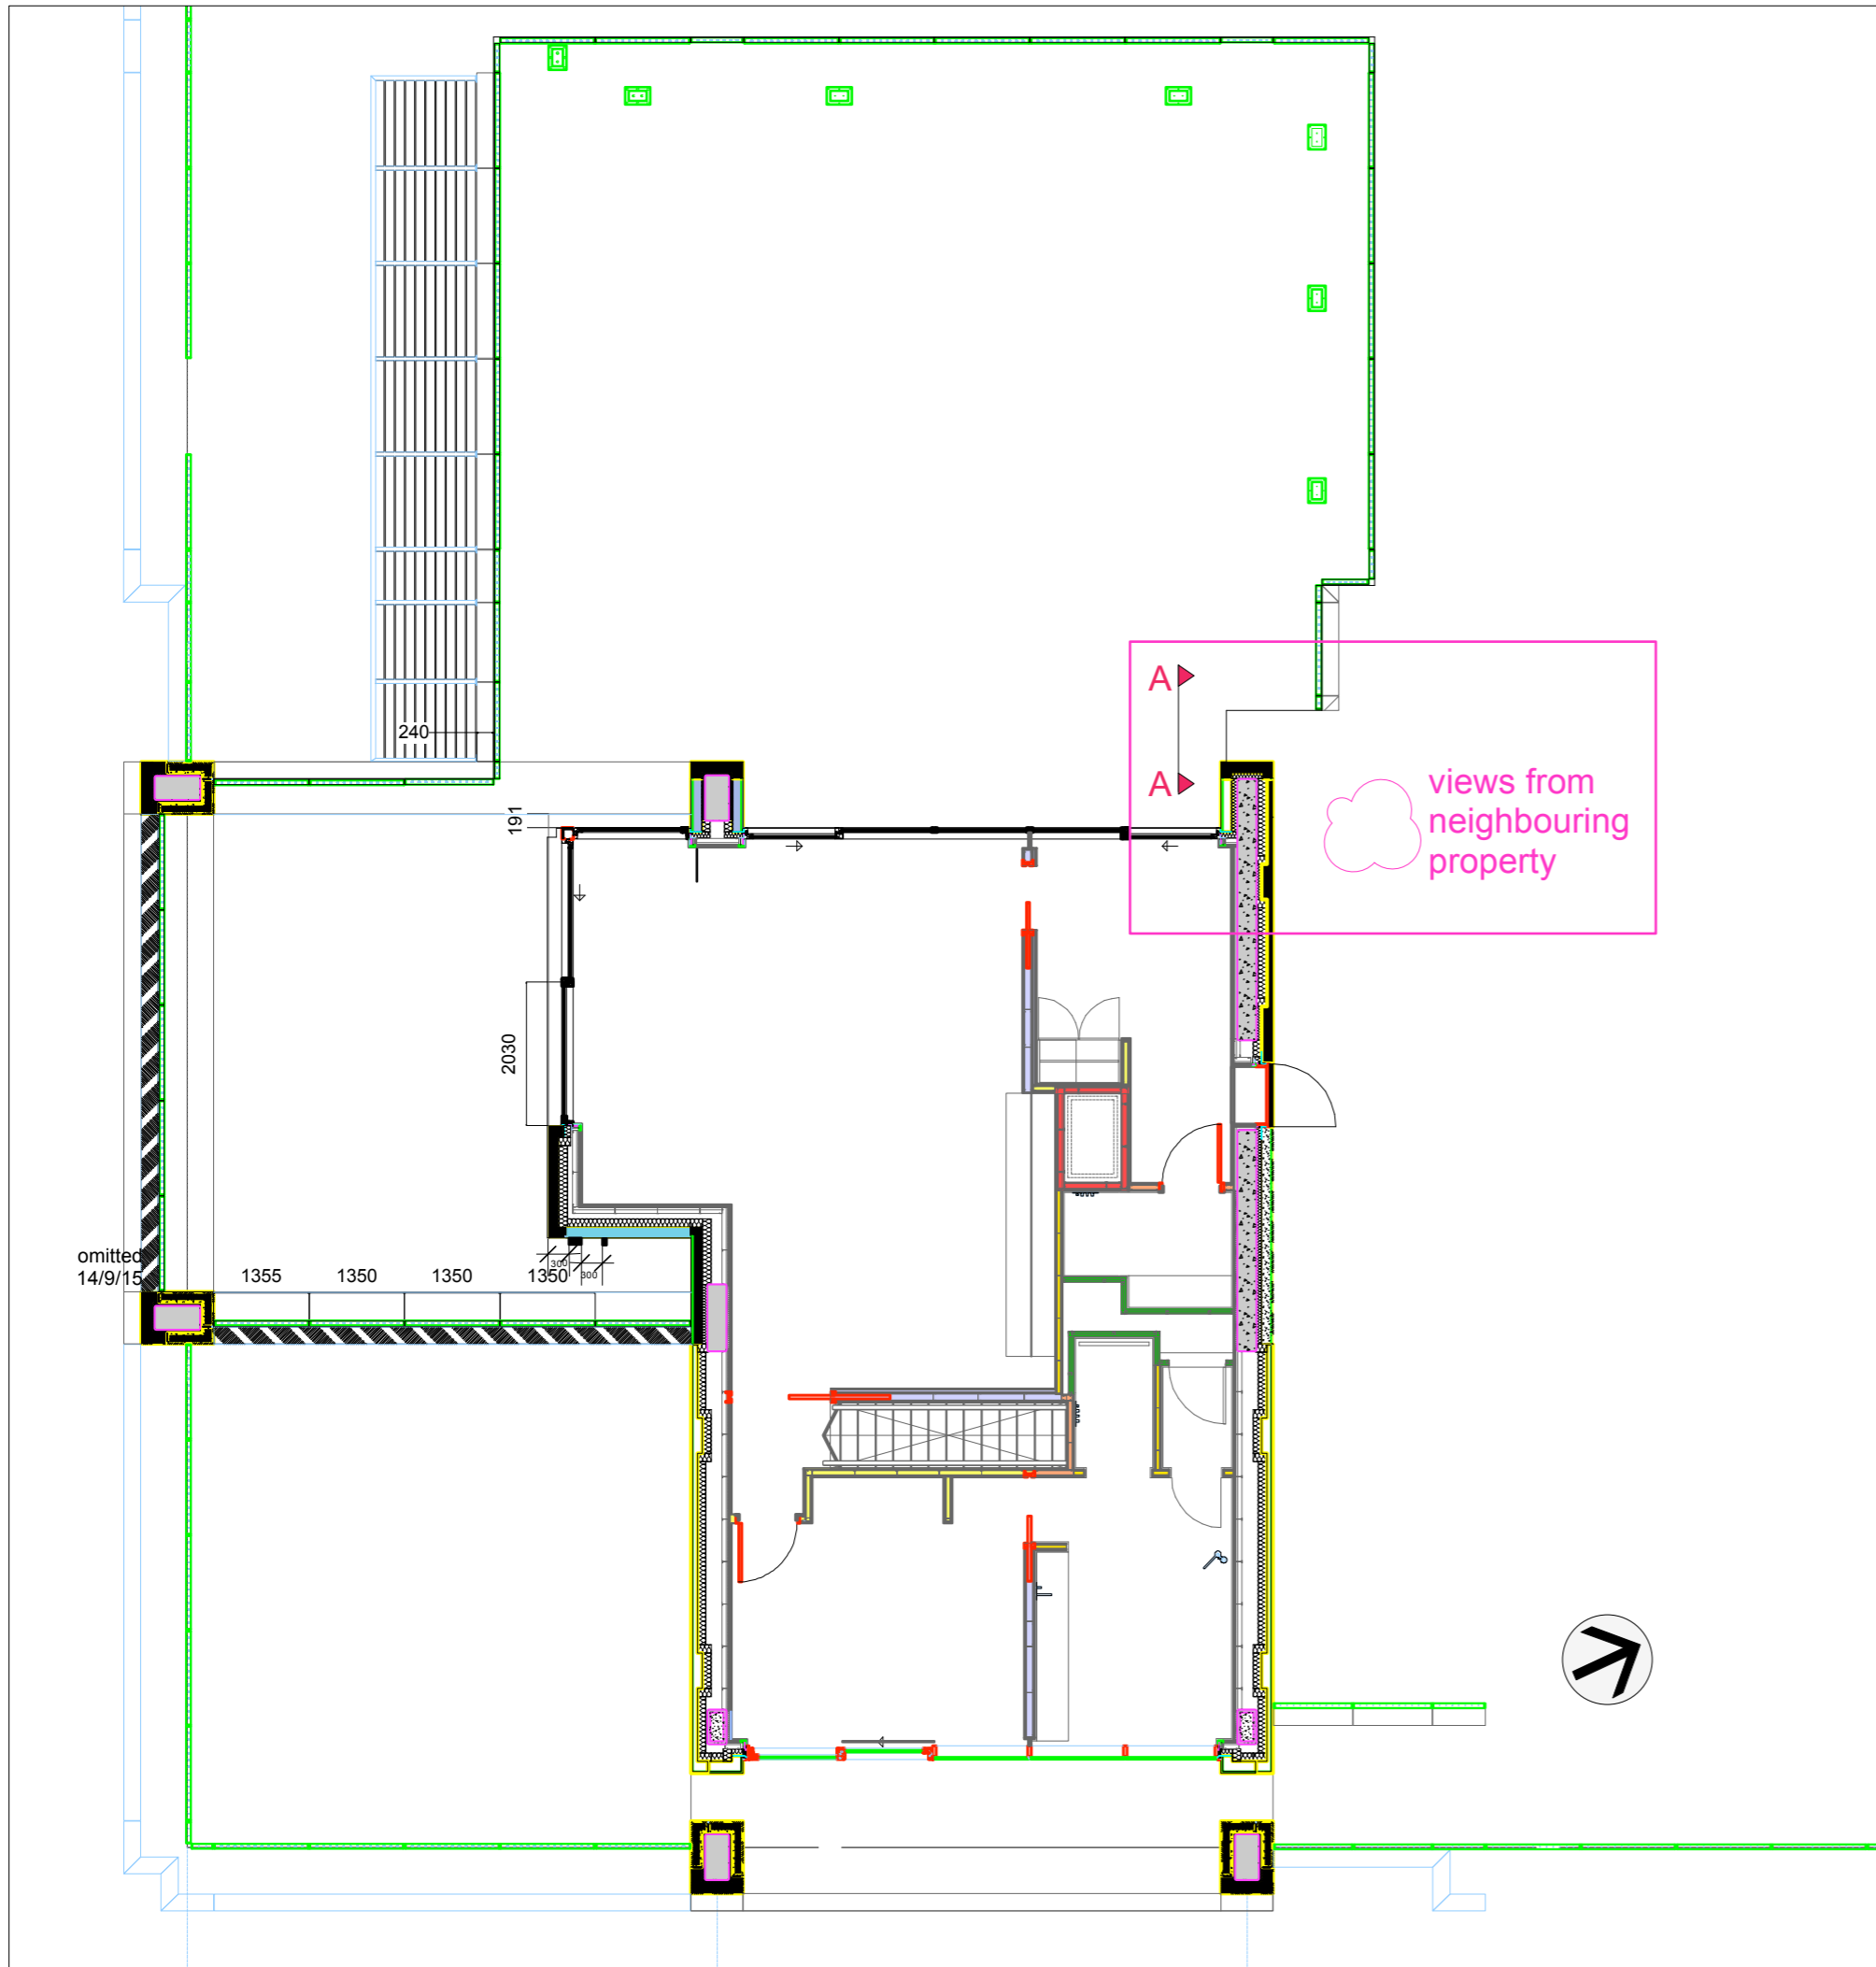

1 Site Location Plan
1:1250

2 Existing terrace
1:100

3 Proposed terrace with trellis marked
1:100

4 Existing Elevation AA
1:20

5 Proposed Elevation AA with trellis
1:20

Planting : We propose to plant 1 frame trained Trachelospermum Jasminoides. This will be delivered and planted mature and tied into the trellis system. It is an evergreen plant with small fragrant flowers in summer.

Project Name	Client	Drawing name	Drawing number	Scale	Revision	Drawn by	Emily Erfam Landscape Design +4479 73419097 +4420 78376043
Plimsoil terrace	Mr Keir McGuinness	Trellis system location	058-22	Various @ A1	02/02/16	EE	