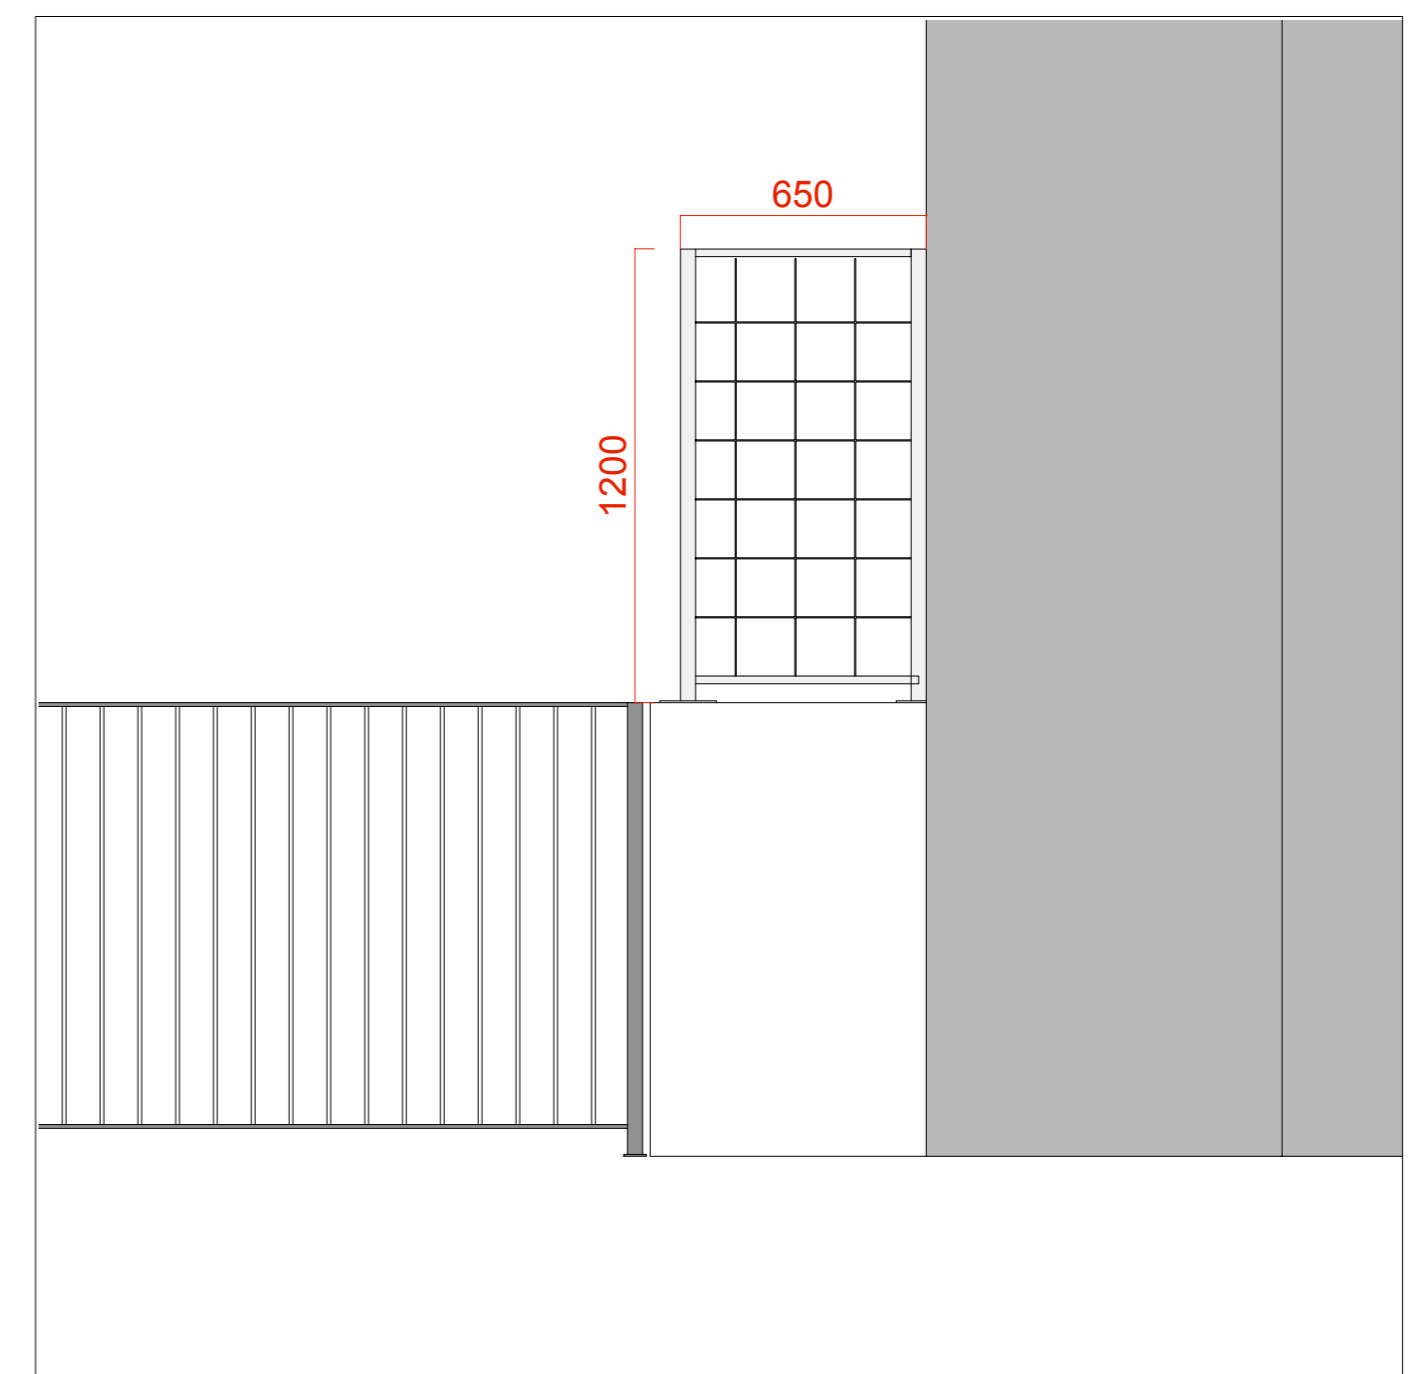

1 Site Location Plan
1:1250

2 Existing terrace
1:100

3 Proposed terrace with trellis marked
1:100

4 Existing Elevation AA
1:20

5 Proposed Elevation AA with trellis
1:20

Planting : We propose to plant 1 frame trained Trachelospermum Jasminoides. This will be delivered and planted mature and tied into the trellis system. It is an evergreen plant with small fragrant flowers in summer.

Project Name	Client	Drawing name	Drawing number	Scale	Revision	Drawn by	Emily Erfam Landscape Design +4479 73419097 +4420 78376043
Plimsoil terrace	Mr Keir McGuinness	Trellis system location	058-22	Various @ A1	02/02/16	EE	