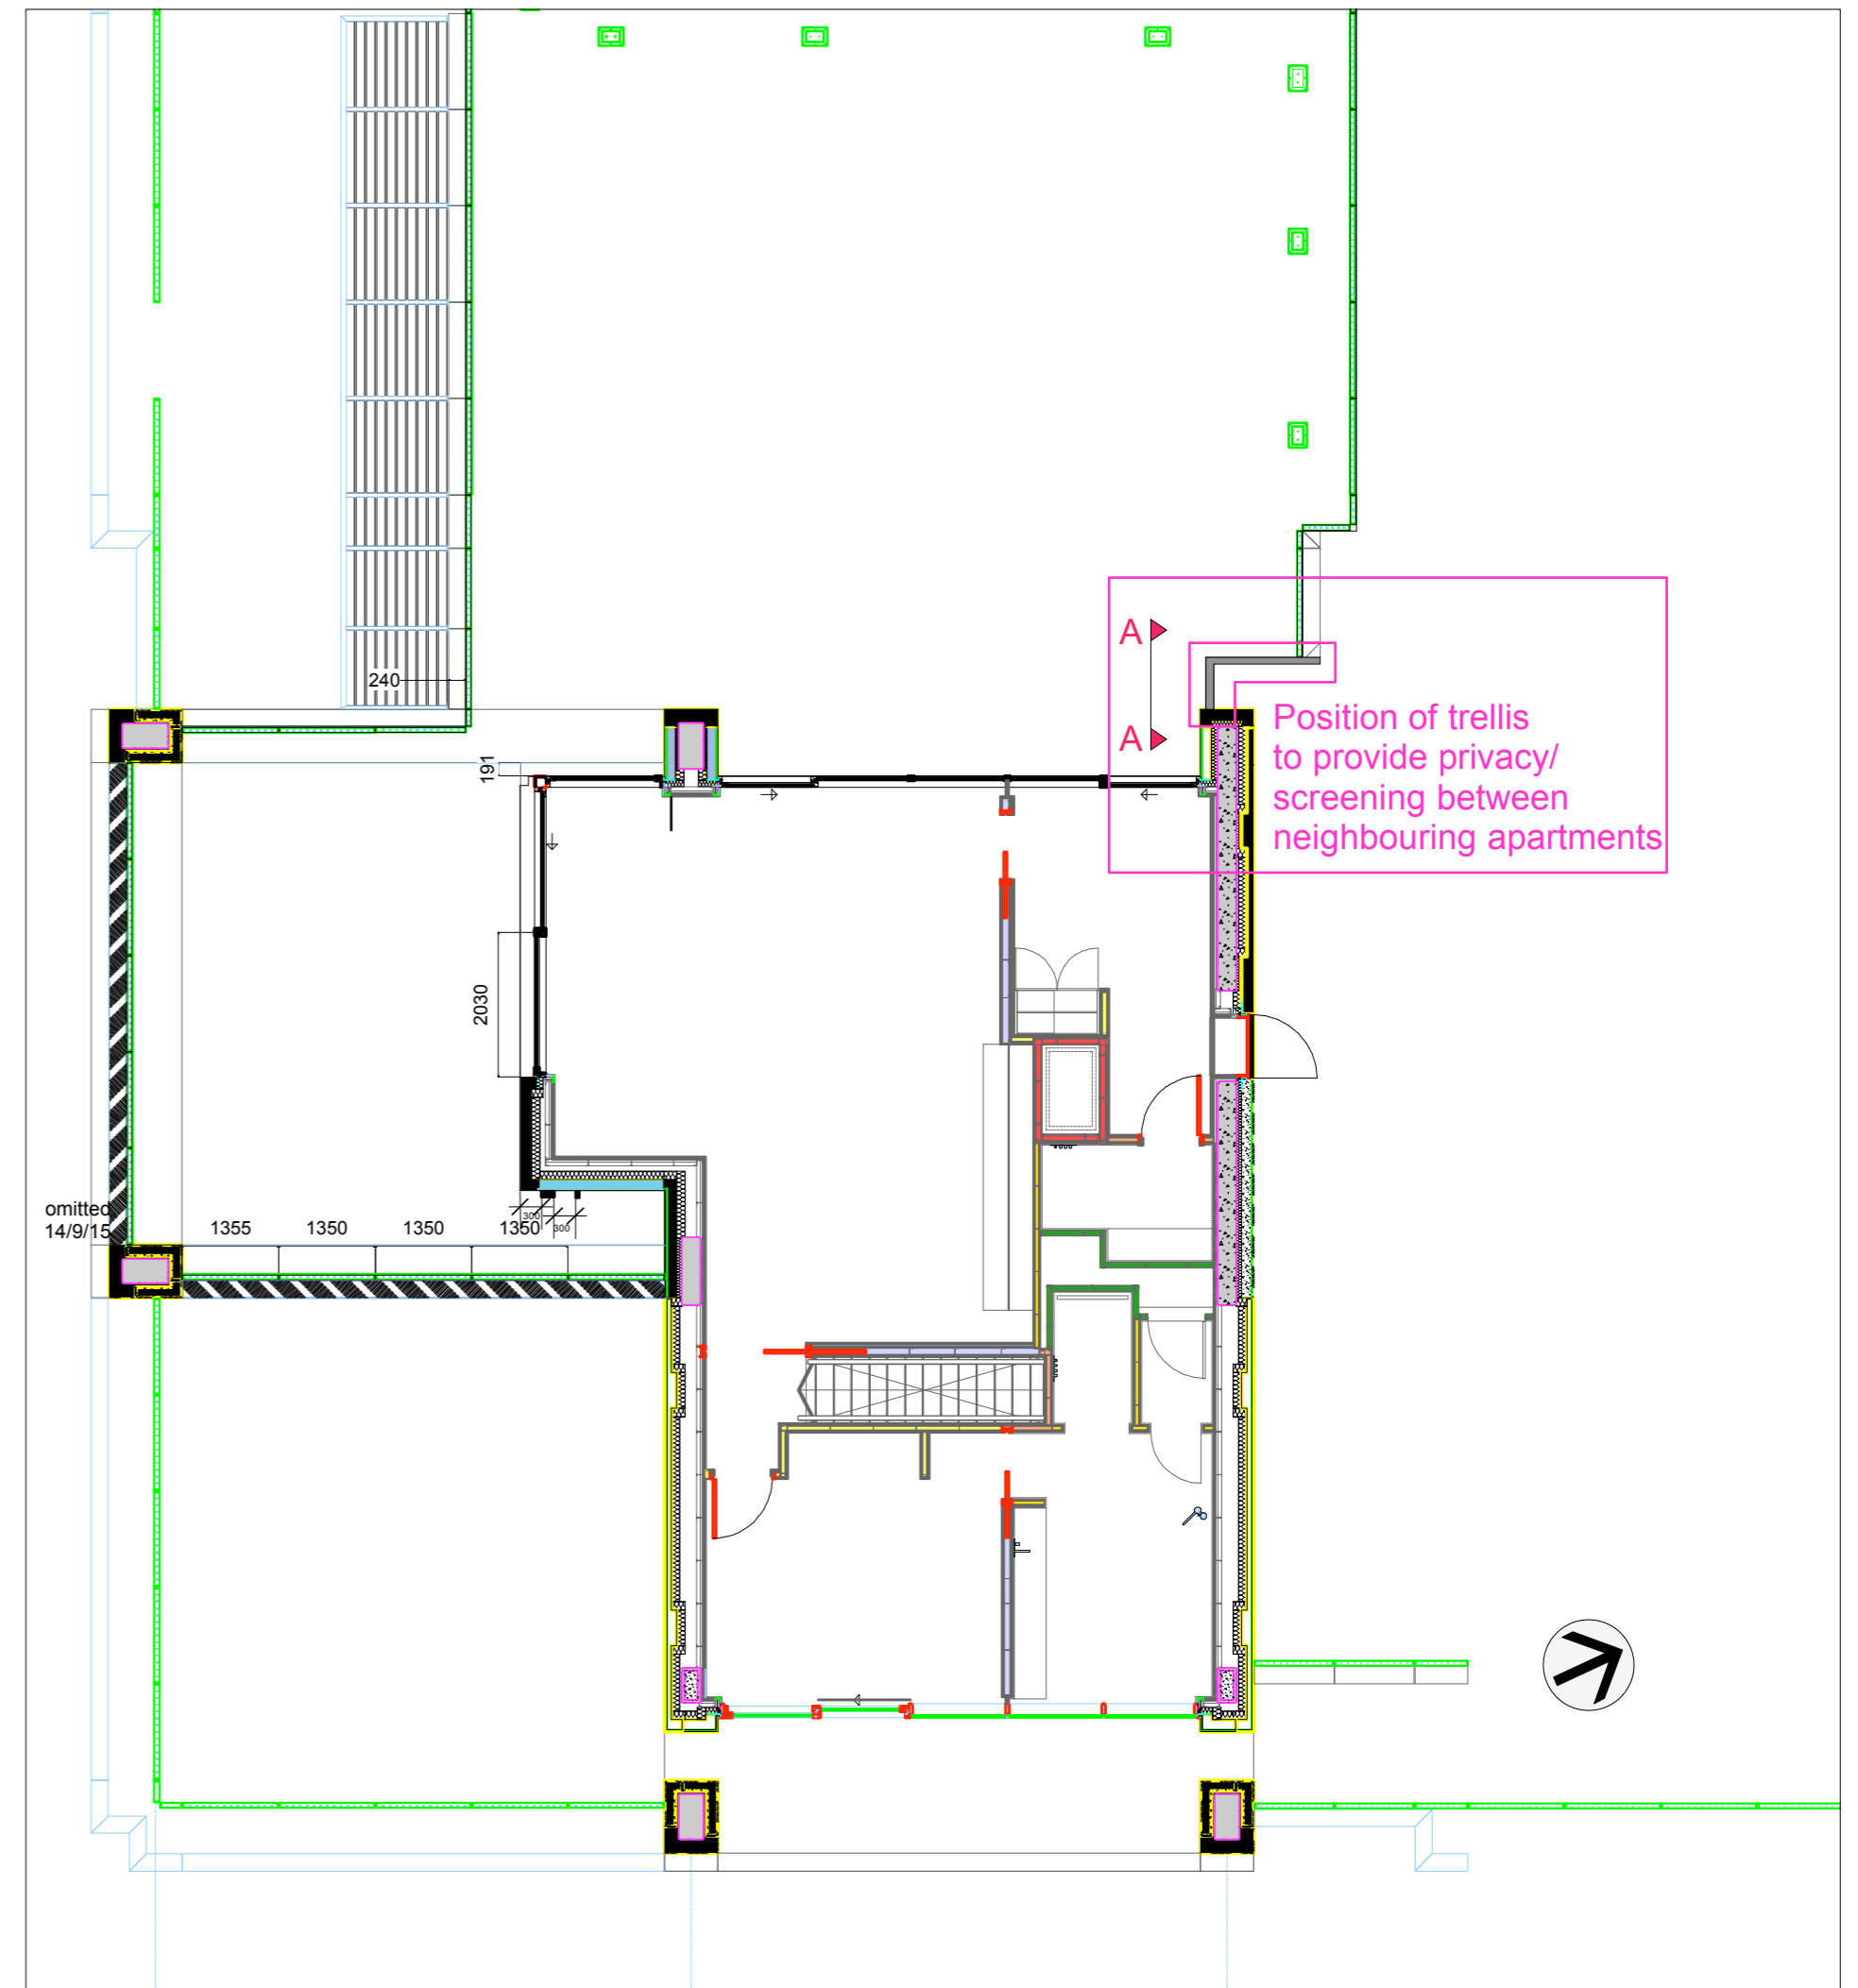

1 Site Location Plan
1:1250

2 Existing terrace
1:100

3 Proposed terrace with trellis marked
1:100

4 Existing Elevation AA
1:20

5 Proposed Elevation AA with trellis
1:20

Planting : We propose to plant 1 frame trained Trachelospermum Jasminoides. This will be delivered and planted mature and tied into the trellis system. It is an evergreen plant with small fragrant flowers in summer.

Project Name	Client	Drawing name	Drawing number	Scale	Revision	Drawn by	Emily Erfam Landscape Design +4479 73419097 +4420 78376043
Plimsoil terrace	Mr Keir McGuinness	Trellis system location	058-22	Various @ A1	02/02/16	EE	