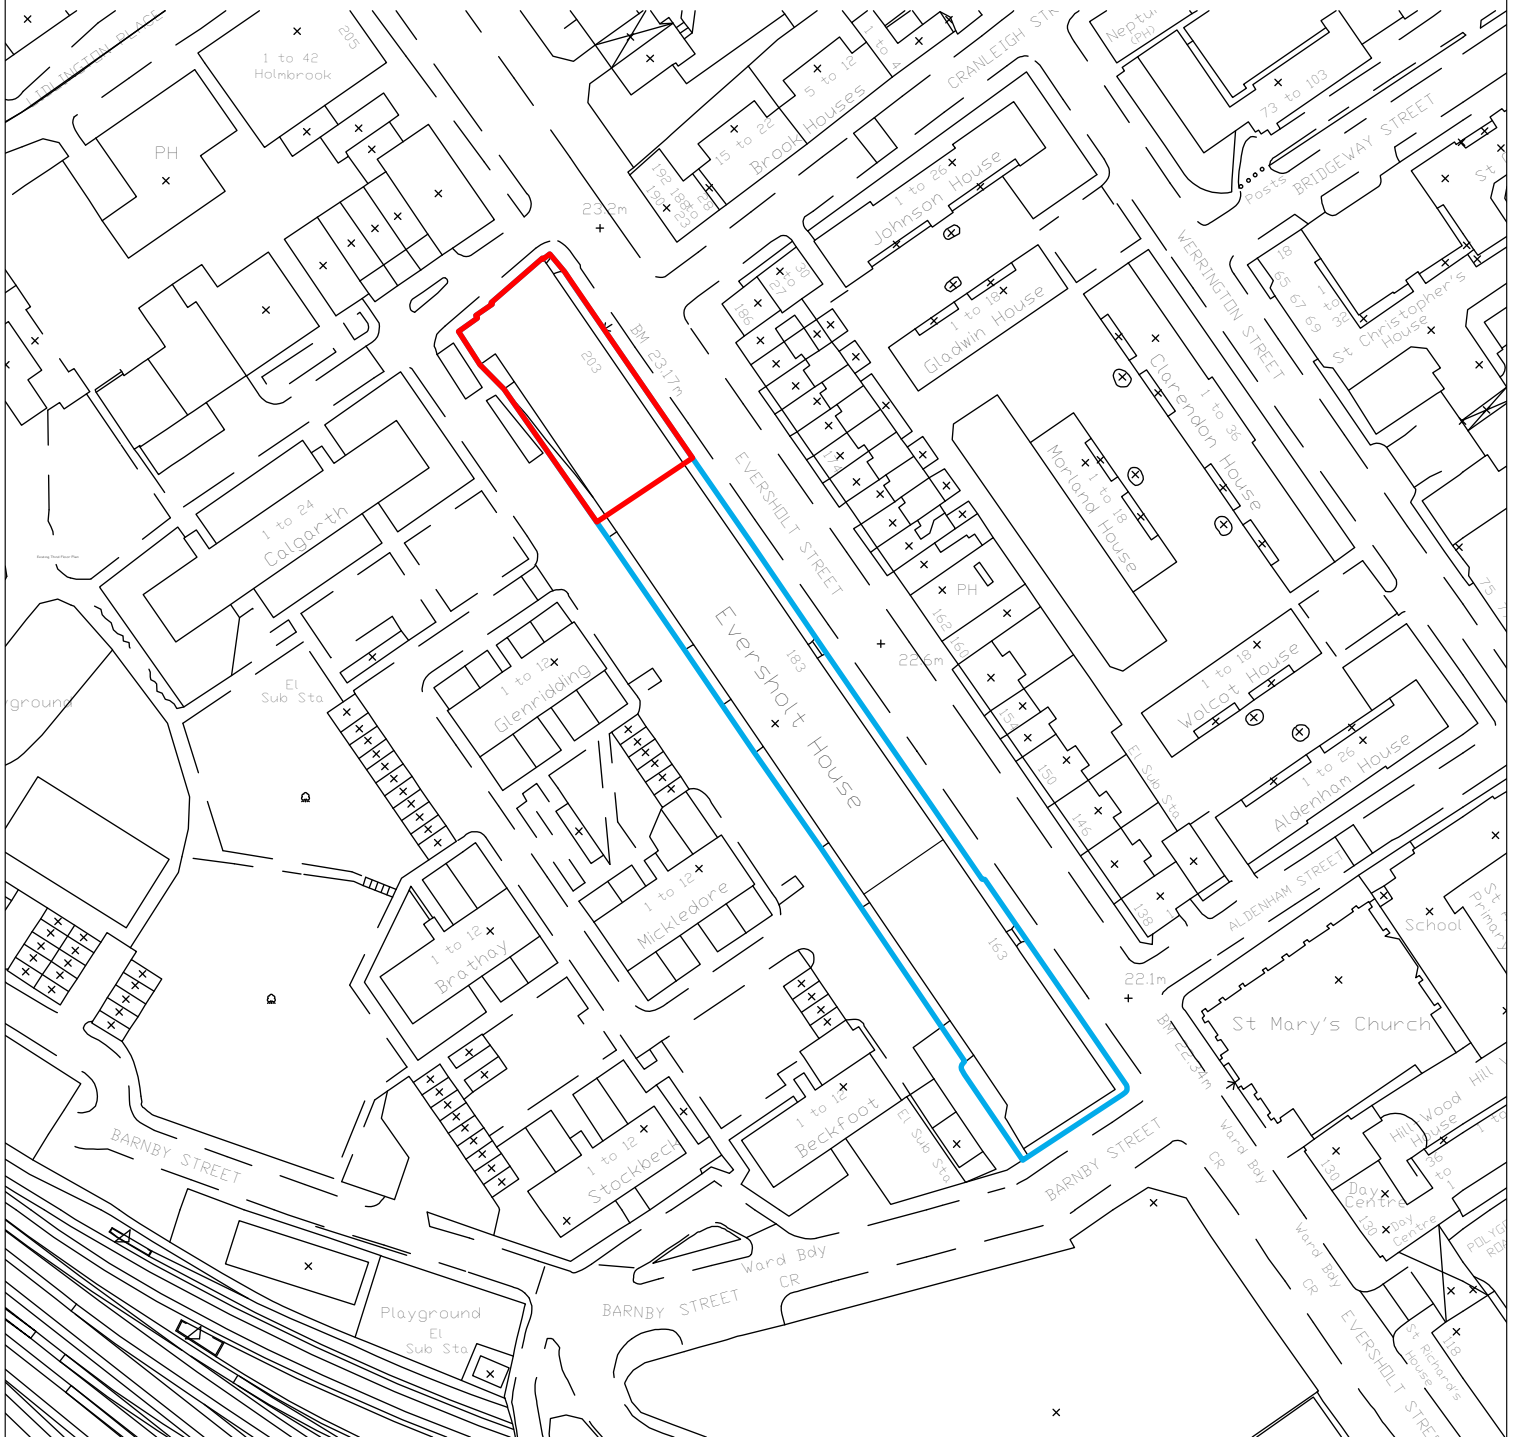

PLANNING

Scale: 1:1250@A4

215(PL)301
Site Location Plan (203)
163-203 Eversholt St
Scale: 1:1250@A4

halebrown architects

Hale Brown Architects Ltd. Unit 3, Phoenix Wharf, Eel Pie Island, Twickenham, London TW1 3DY
T: 020 8977 6946 E: mail@halebrown.com W: www.halebrown.com