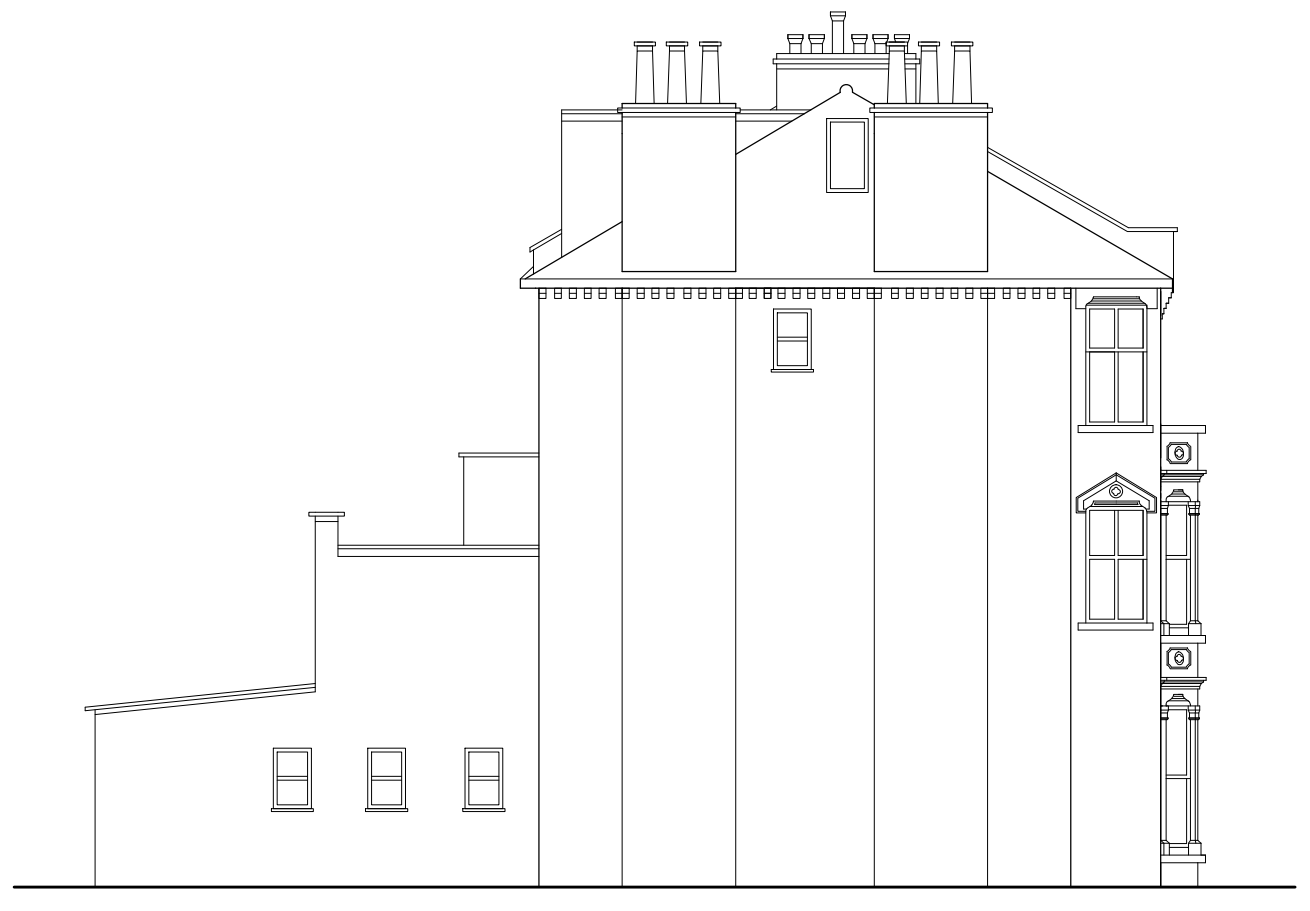

PROPOSED FRONT ELEVATION

PROPOSED REAR ELEVATION

PROPOSED SIDE ELEVATION

NOTE: DID NOT SURVEY THE GROUND AND FIRST FLOOR FLATS, REAR AND SIDE ELEVATIONS

ELEVATIONS

55-57 - Maygrove Rd, London NW6 2EE tel 0845 602 2207 fax 0845 603 2236

22 C ARIEL ROAD NW6, LONDON LOFT CONVERSION

title: Proposed elevations scale: 1:100 date: 26.01.2016 drawn by: NN project no. 22c_ARIEL drawing no. 02 revision no. 03
ELEVATIONS