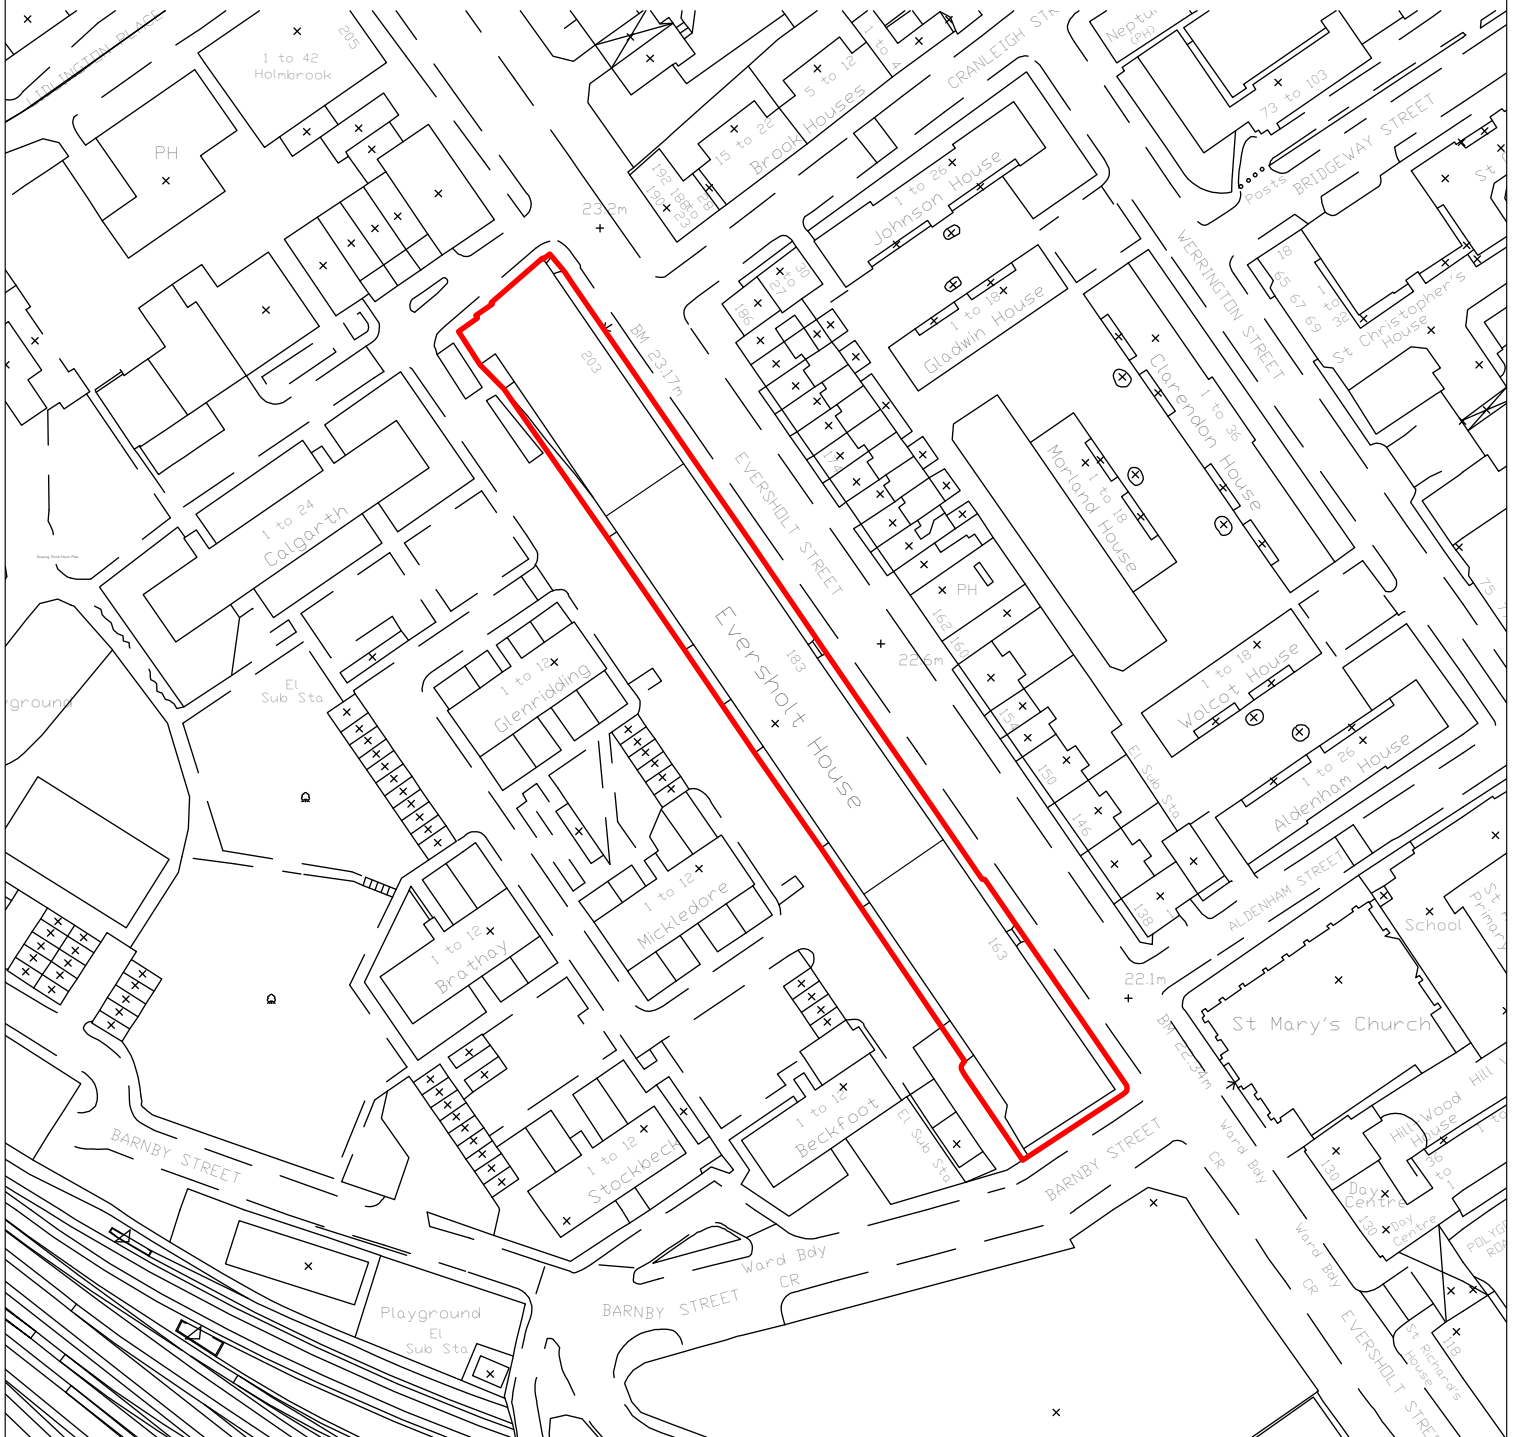

PLANNING

Scale: 1:1250@A4

207(PL)01
Site Location Plan
163-203 Eversholt St
Scale: 1:1250@A4

halebrown architects

Hale Brown Architects Ltd. Unit 3, Phoenix Wharf, Eel Pie Island, Twickenham, London TW1 3DY
T: 020 8977 6946 E: mail@halebrown.com W: www.halebrown.com