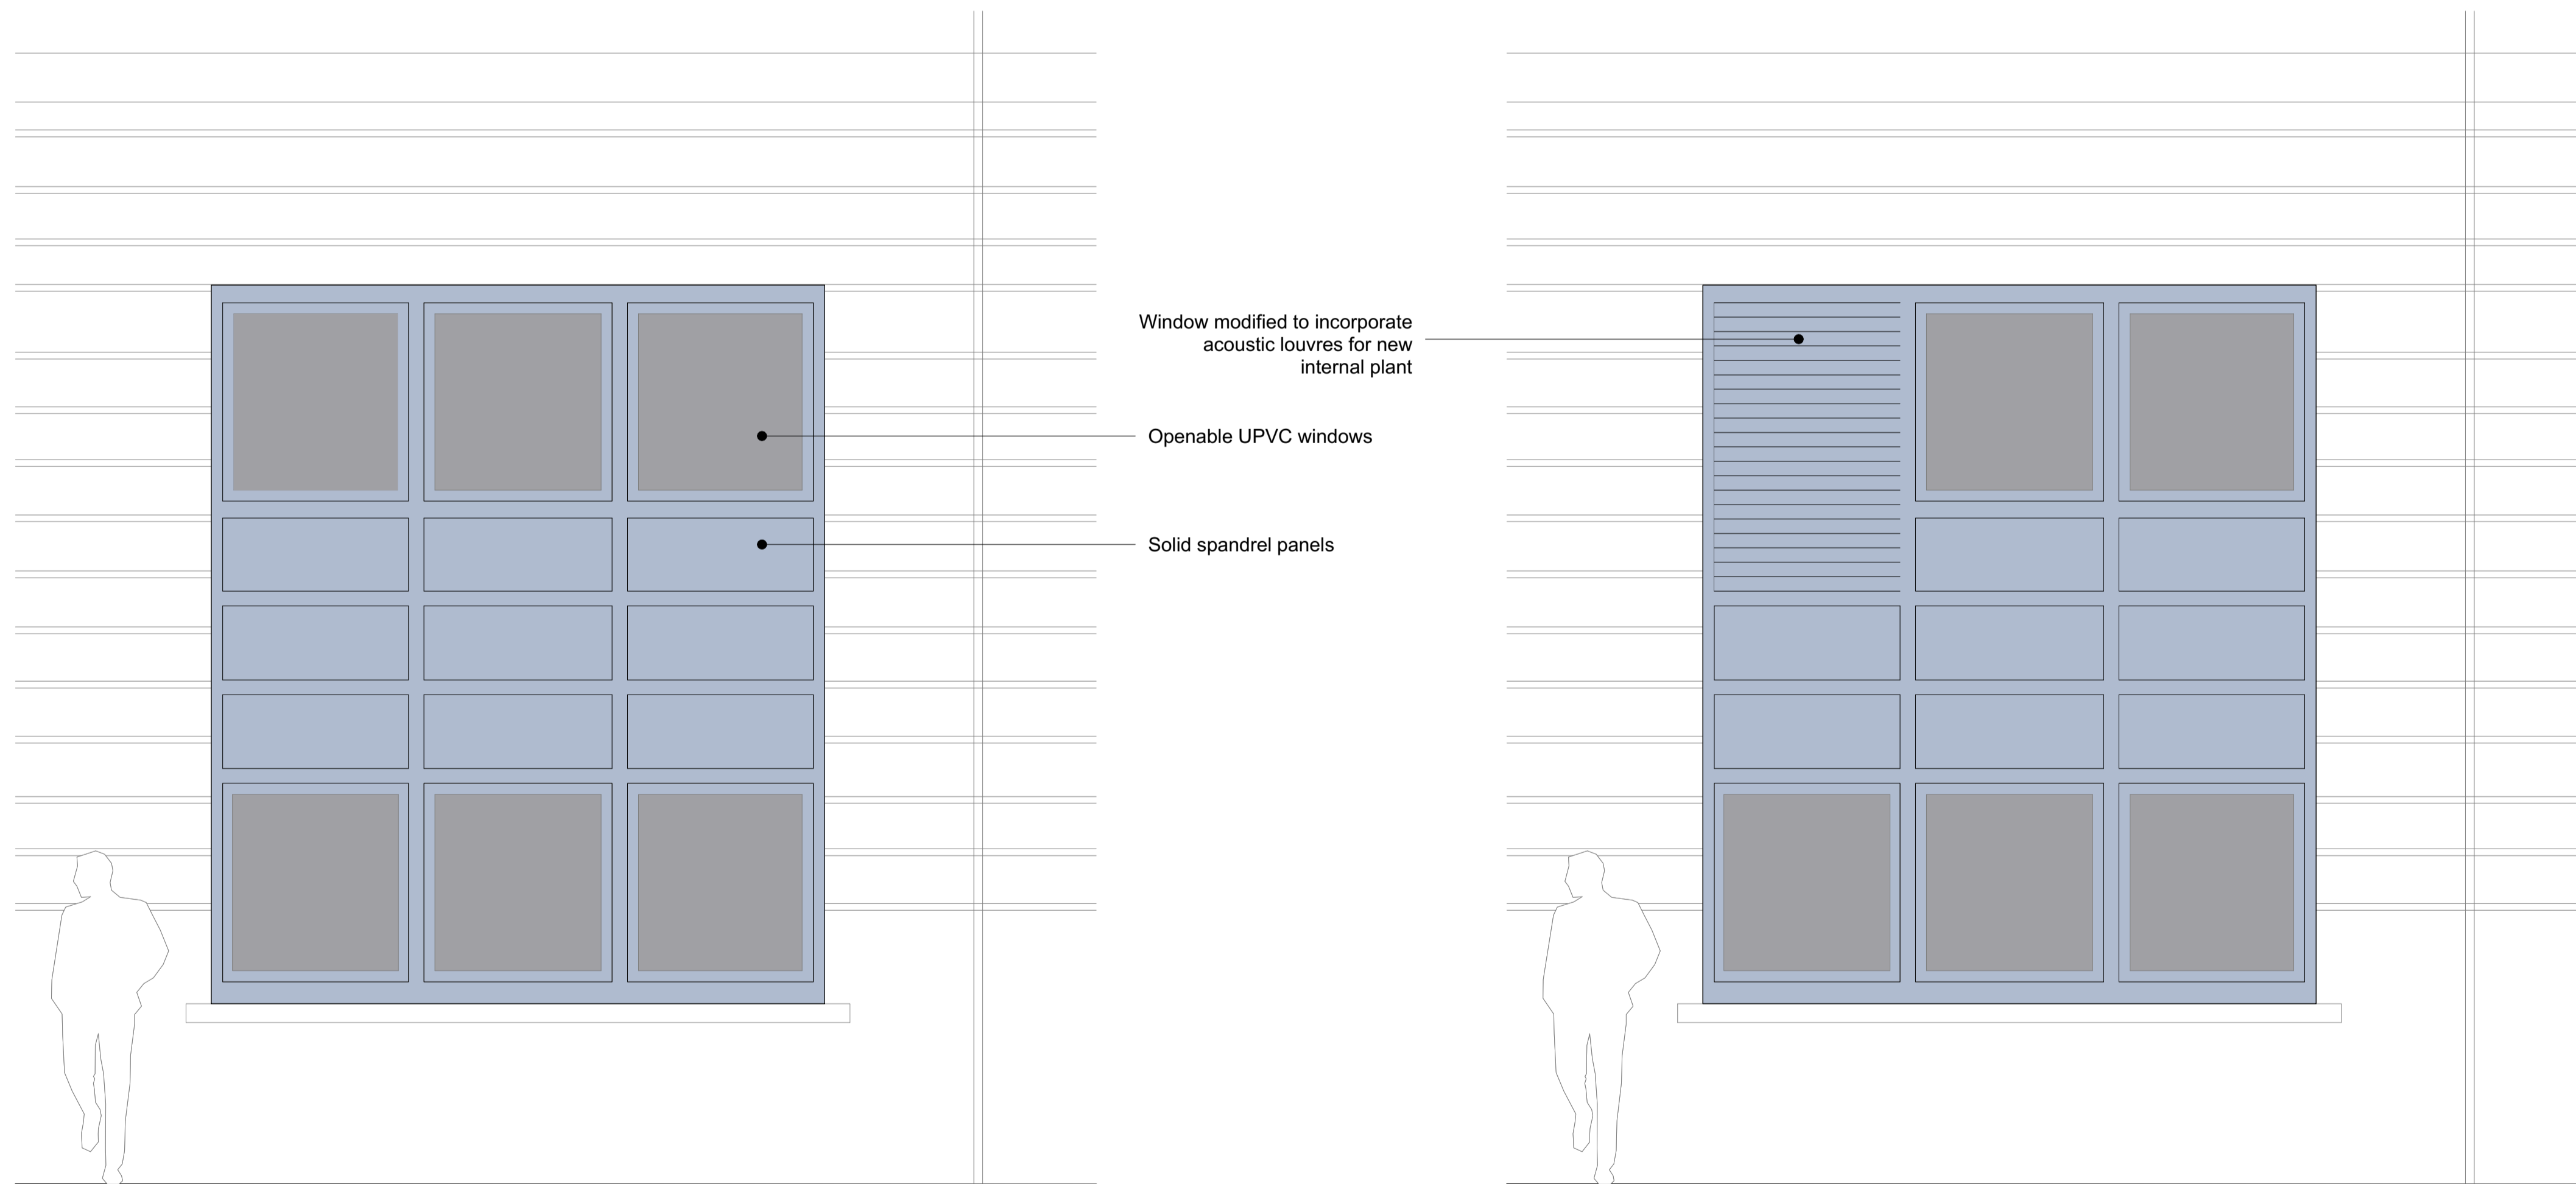

2 Existing Window Elevation (183 Eversholt St)
Scale 1:25 @ A1 / 1:50 @ A3

3 Proposed Window Elevation (183 Eversholt St)
Scale 1:25 @ A1 / 1:50 @ A3

Revision	Date	Amendment
P1	25.01.16	Issued for Listed Building Consent Application
-	-	-
-	-	-
-	-	-
-	-	-
-	-	-

Date	December 2015	Project	163 - 203 Eversholt St	Job Ref.	215 EVF
Scale	1:50 @A1	Drawn	DP	Check	MH
Status	Planning	Client Ref	-	Drwg. no.	215(PL)212
Architect	Hale Brown Architects Ltd, Unit 3, Phoenix Wharf, Eel Pie Island, Twickenham, London TW1 3DY T: 020 8977 6946 E: mail@halebrown.com W: www.halebrown.com			Rev.	P1