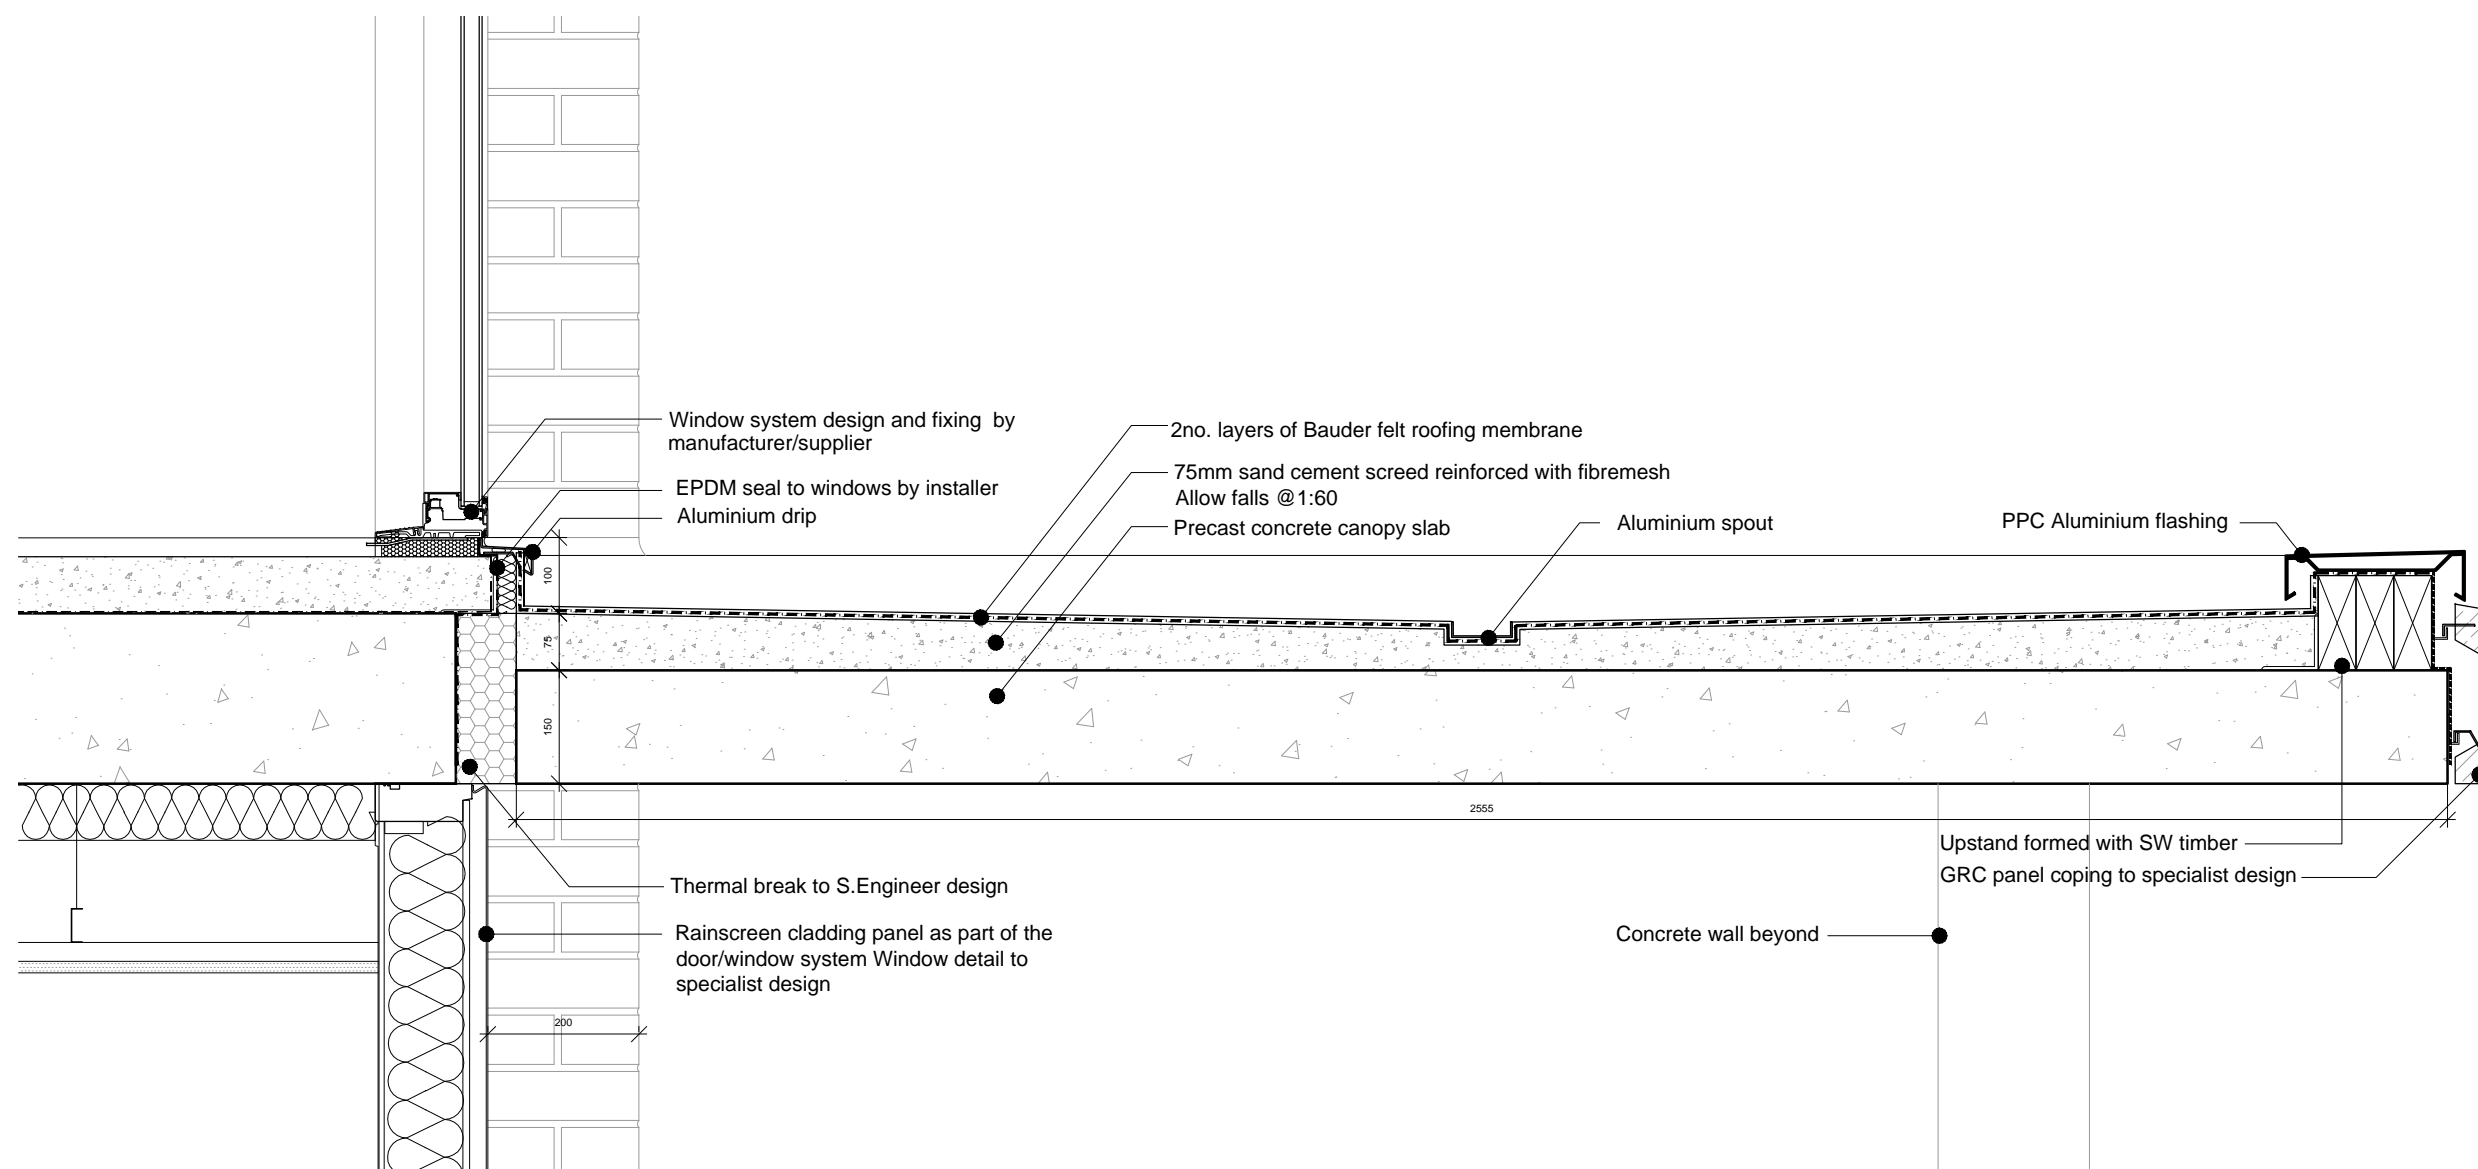

Notes

Revision	Date	Drawn by	Checked	Description

Scale	Size	Date First Issue
1:10	A3	14/01/16
Drawn by	Checked by	
IMA	AM	

Project
Tybald's Estate
FALCON

Drawing
PORTICO IN FALCON ENTRANCE

Drawing number
12026-T-06-DE-20-103

Status
CONSTRUCTION