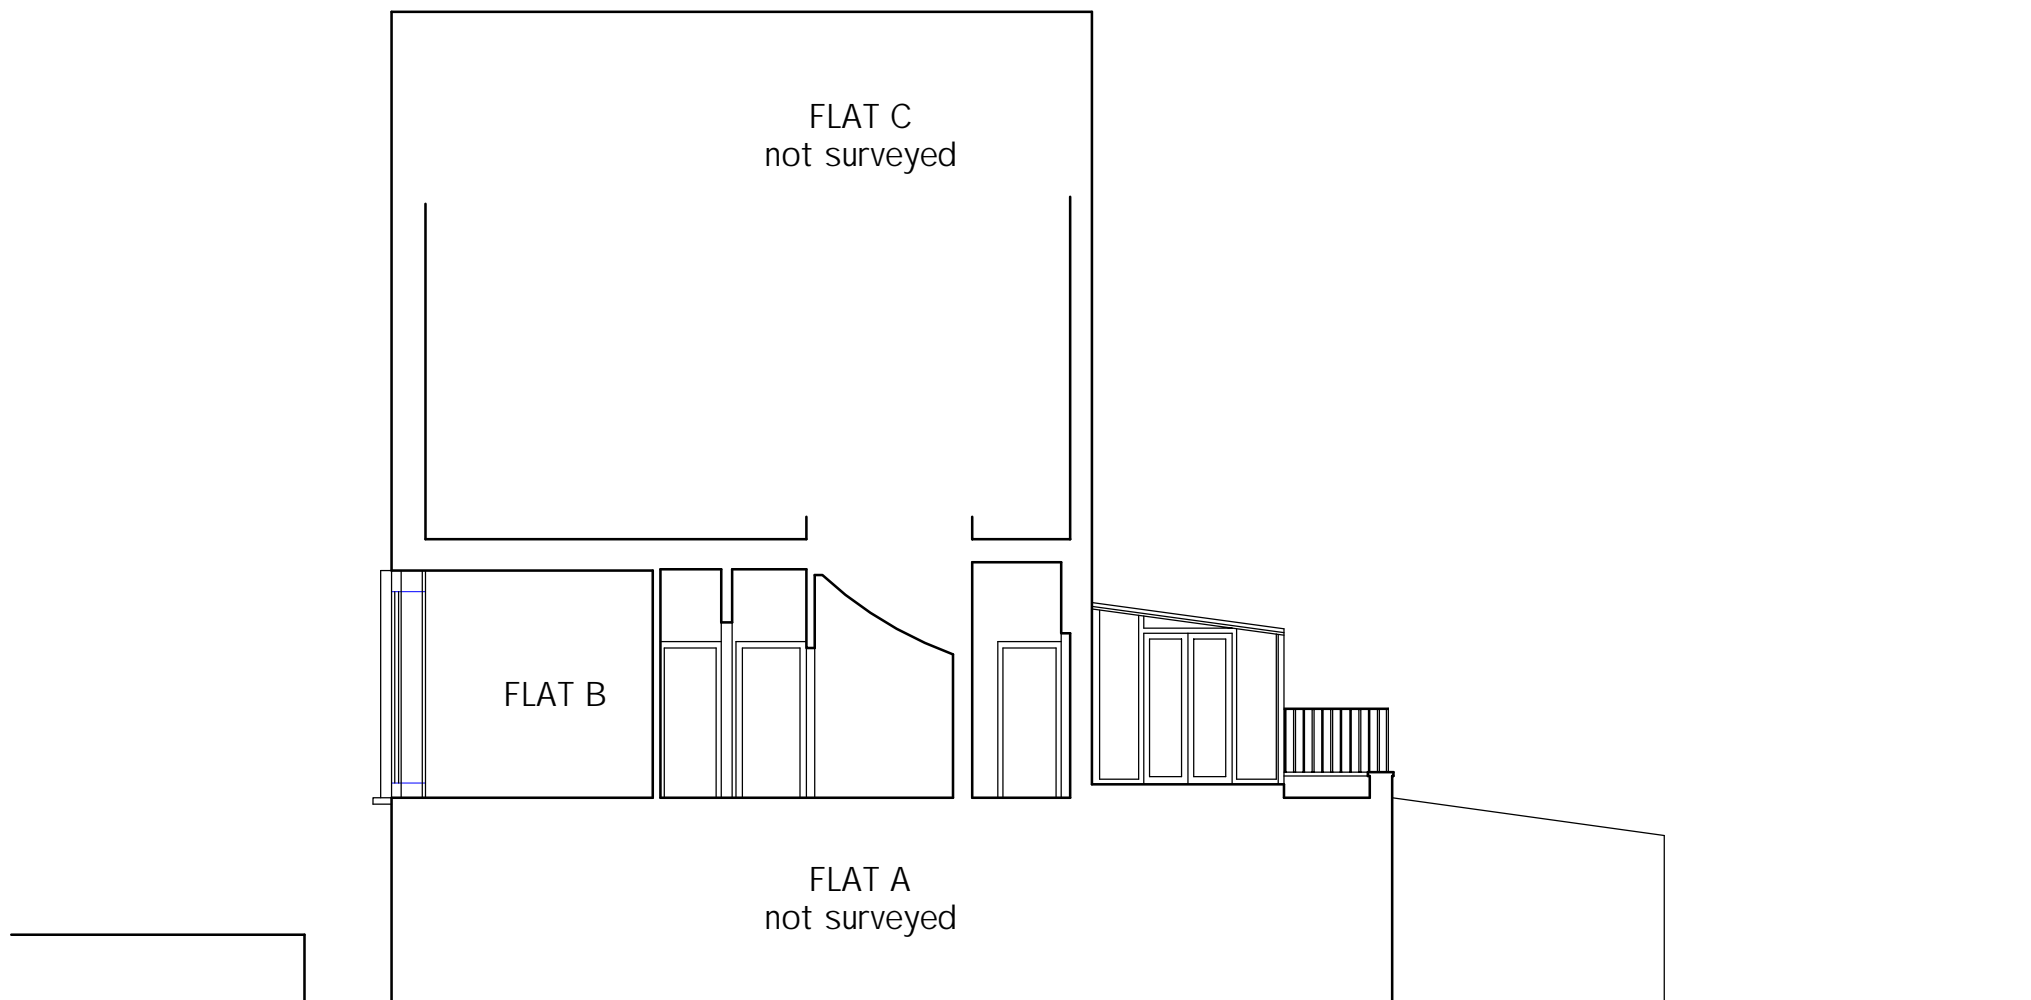

CONSERVATORY AT  
LOWER GROUND  
FLOOR LEVEL

TERRACE

CONSERVATORY

LIVING ROOM

CH 3020  
CORNICE  
SKIRTING  
TIMBER FLOOR

BEDROOM 1

CH 3025  
CORNICE  
SKIRTING  
TIMBER FLOOR

BEDROOM 2

CH 3005  
CORNICE  
SKIRTING  
TIMBER FLOOR

FLAT C

FLAT B

BOILER

NORTH SIDE

SOUTH SIDE