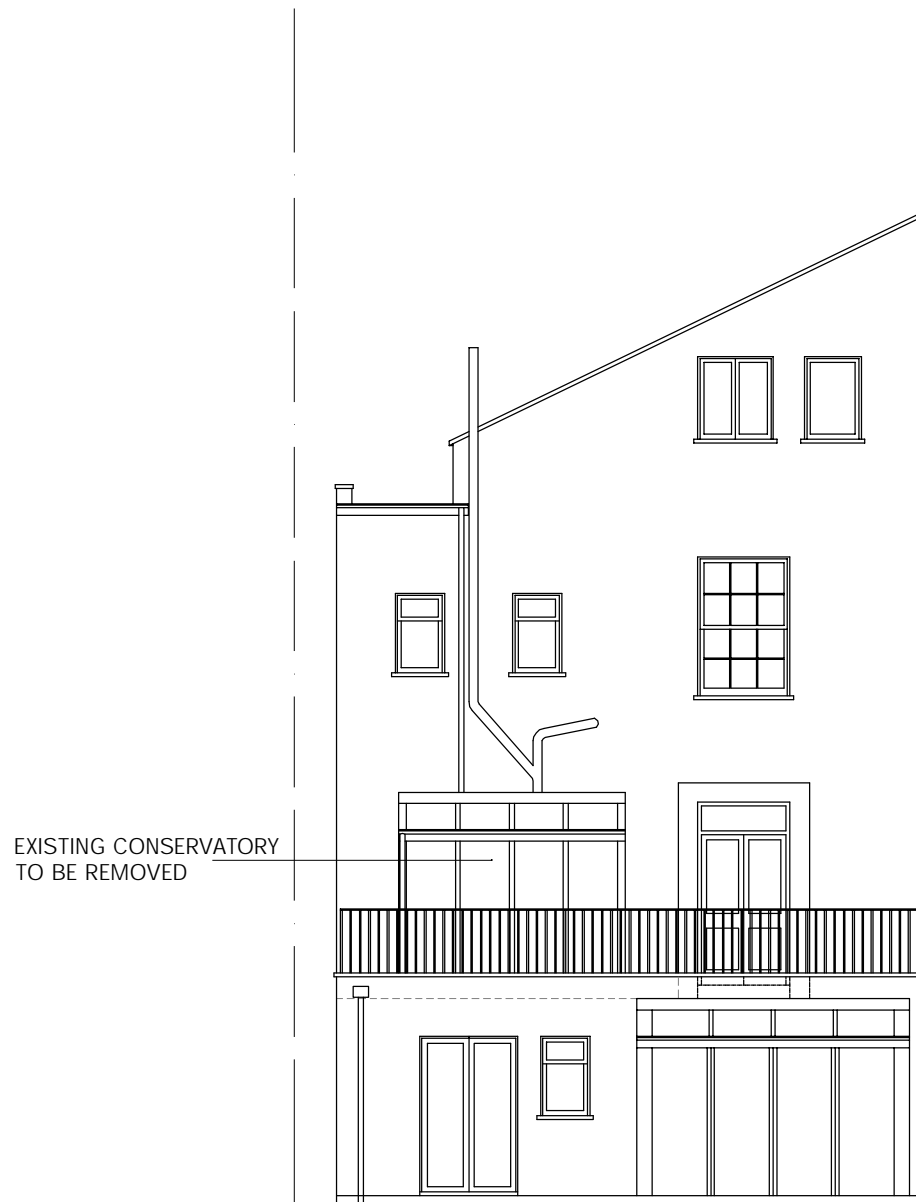

CONSERVATORY AT  
LOWER GROUND  
FLOOR LEVEL

TERRACE

CONSERVATORY

LIVING ROOM

CH 3020  
CORNICE  
SKIRTING  
TIMBER FLOOR

BEDROOM 1

CH 3025  
CORNICE  
SKIRTING  
TIMBER FLOOR

BEDROOM 2

CH 3005  
CORNICE  
SKIRTING  
TIMBER FLOOR

FLAT C

FLAT B

BOILER

NORTH SIDE

SOUTH SIDE