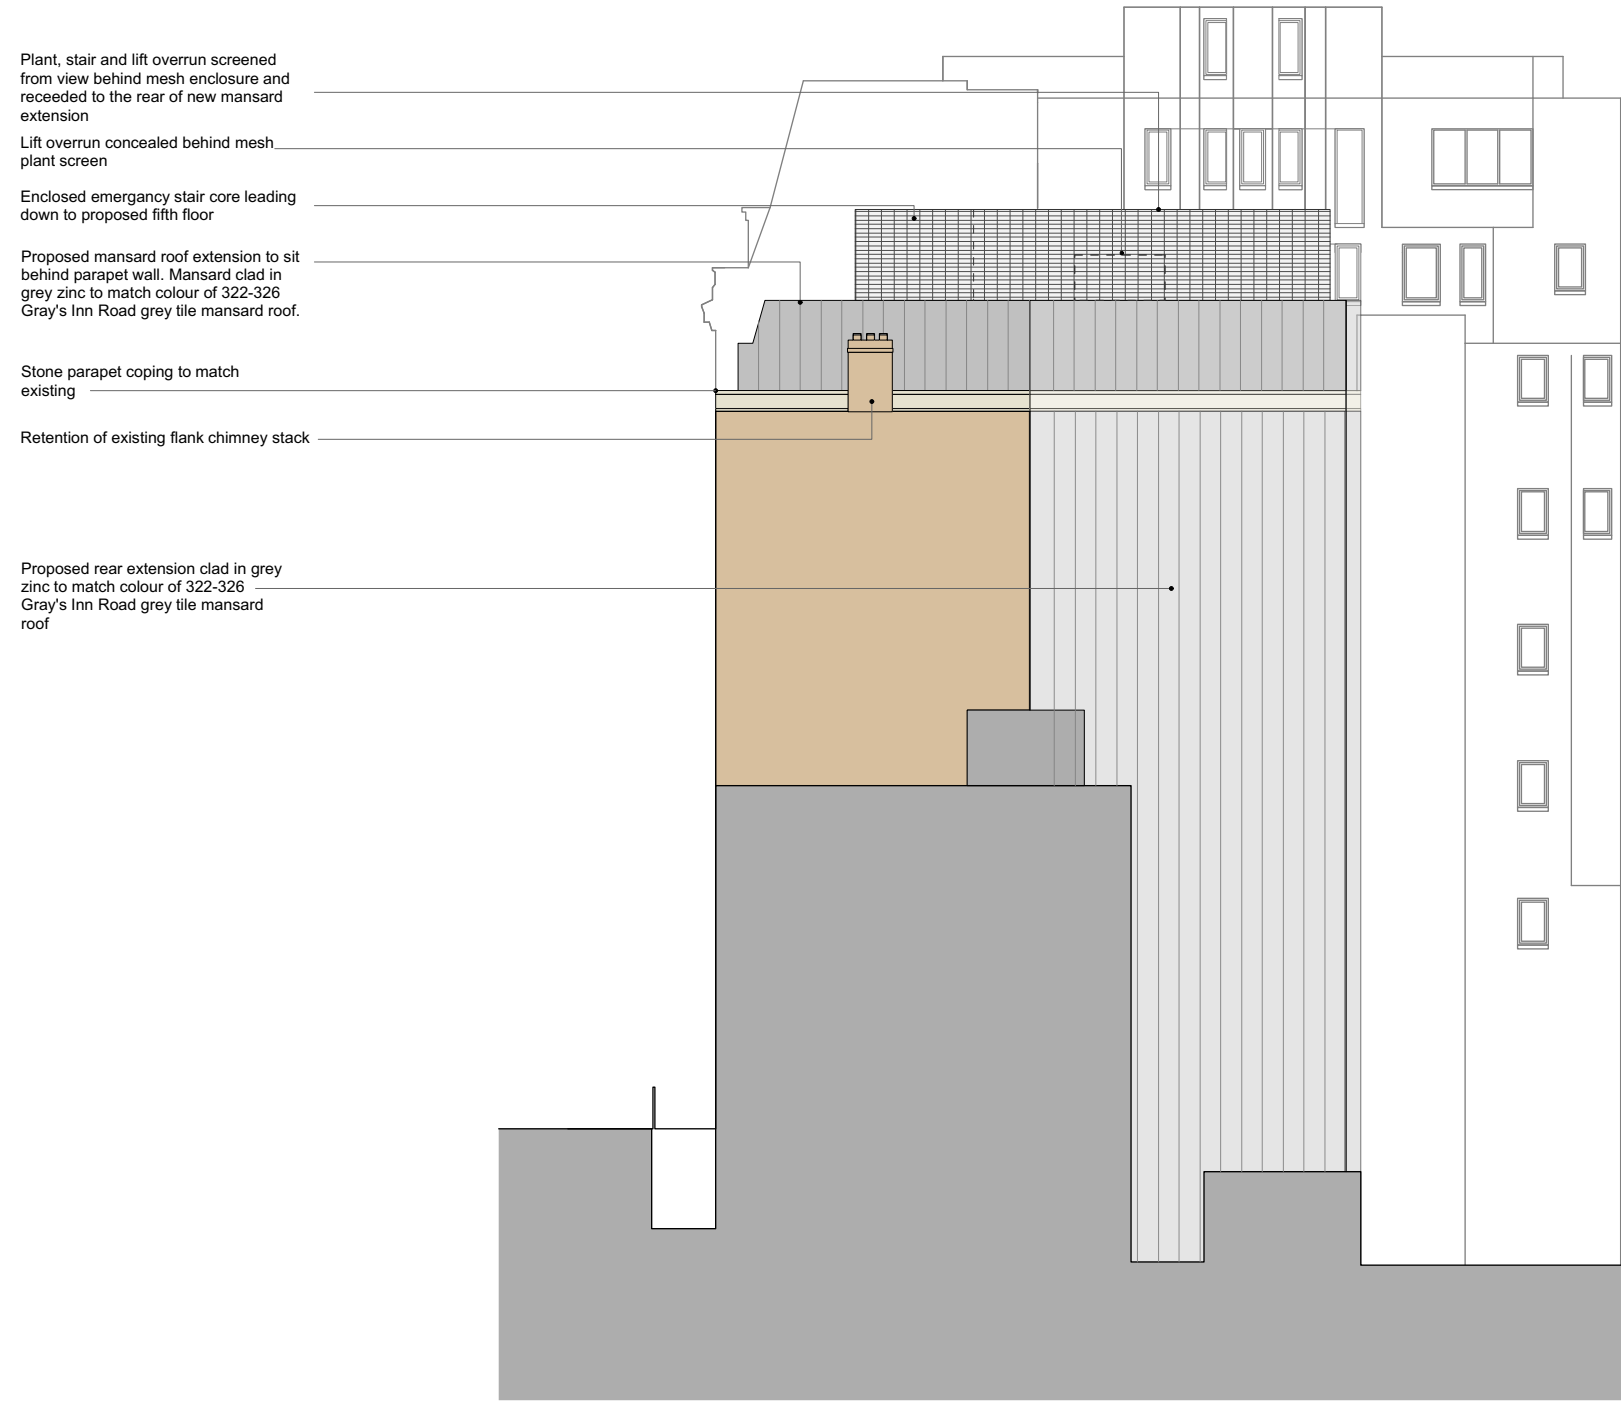

NOTES

1
206

PROPOSED SIDE ELEVATION
LOOKING EAST

1_517-00-206