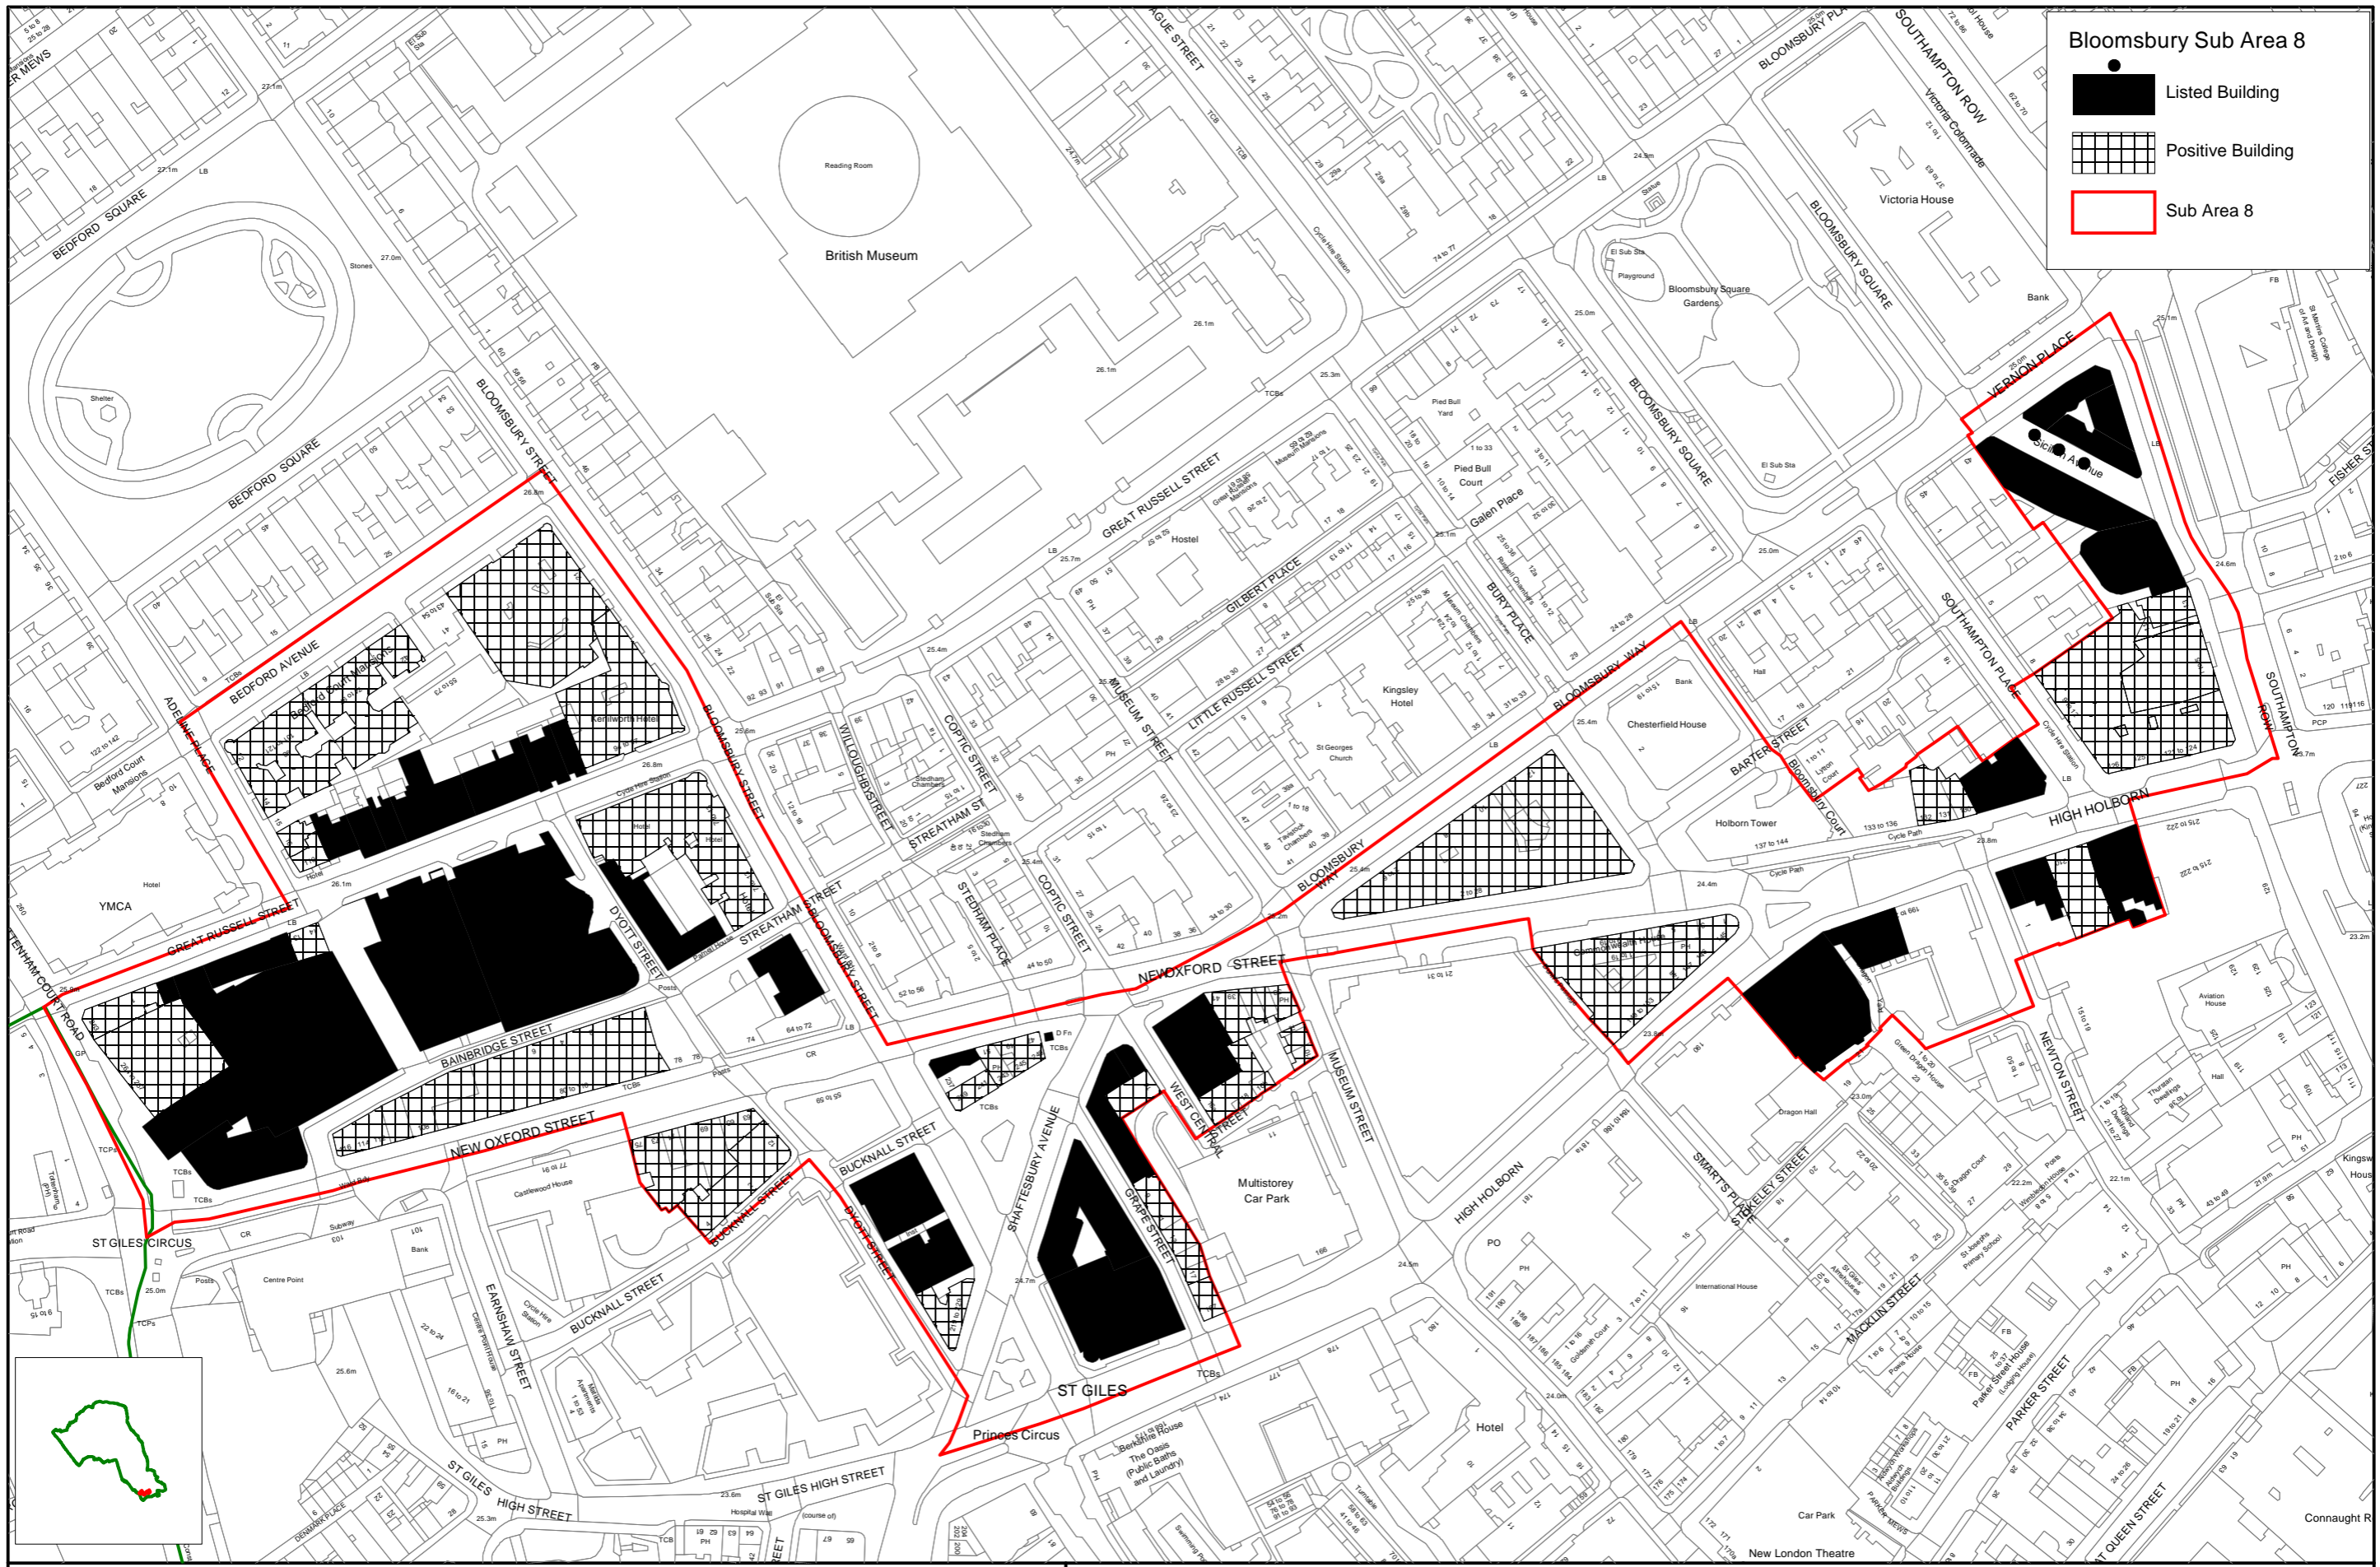

Key
 Bloomsbury Sub-Areas

Bloomsbury Sub-Areas

- 1
- 2
- 3
- 4
- 5
- 6
- 7
- 8
- 9
- 10
- 11
- 12
- 13
- 14

- Name**
1. Euston Road
 2. Gordon Square/Woburn Square/Byng Place
 3. London University/British Museum
 4. Alfred Place/Tottenham Court Road
 5. Bedford Square/Gower Street
 6. Bloomsbury Square/Russell Square/Tavistock Square
 7. The Museum Street/Great Russell Street
 8. New Oxford Street/High Holborn/Southampton Row
 9. Lincoln's Inn Fields/Inns of Court
 10. Great James Street/Bedford Row
 11. Queens Square/Red Lion Square
 12. Coram's Fields/Brunswick Centre
 13. Cartwright Gardens/Argyle Square
 14. Calthorpe Street/Frederick Street

Bloomsbury CA Sub - Areas

Reproduced from the O.S. map with the permission of the Controller of H M S O. Licence no. LA100019726

#Map for Internal Use Only#

Scale 1: Not Usable Scale

Print Date: 22/11/2010

Printed By: L.Small

Map Ref No: c03634

Bloomsbury Sub Area 8

-  Listed Building
-  Positive Building
-  Sub Area 8

Bloomsbury CA Sub Area 8 Townscape Appraisal

This map is based upon Ordnance Survey material with the permission of Ordnance Survey on behalf of the Controller of Her Majesty's Stationery Office © Crown copyright. Unauthorised reproduction infringes Crown copyright and may lead to prosecution or civil proceedings. (Licence Number: 100019726) (Year: 2009).

Scale 1: Not Usable Scale

Print Date: 30/11/2010

Printed By: L.Small

Map Ref No: c08087