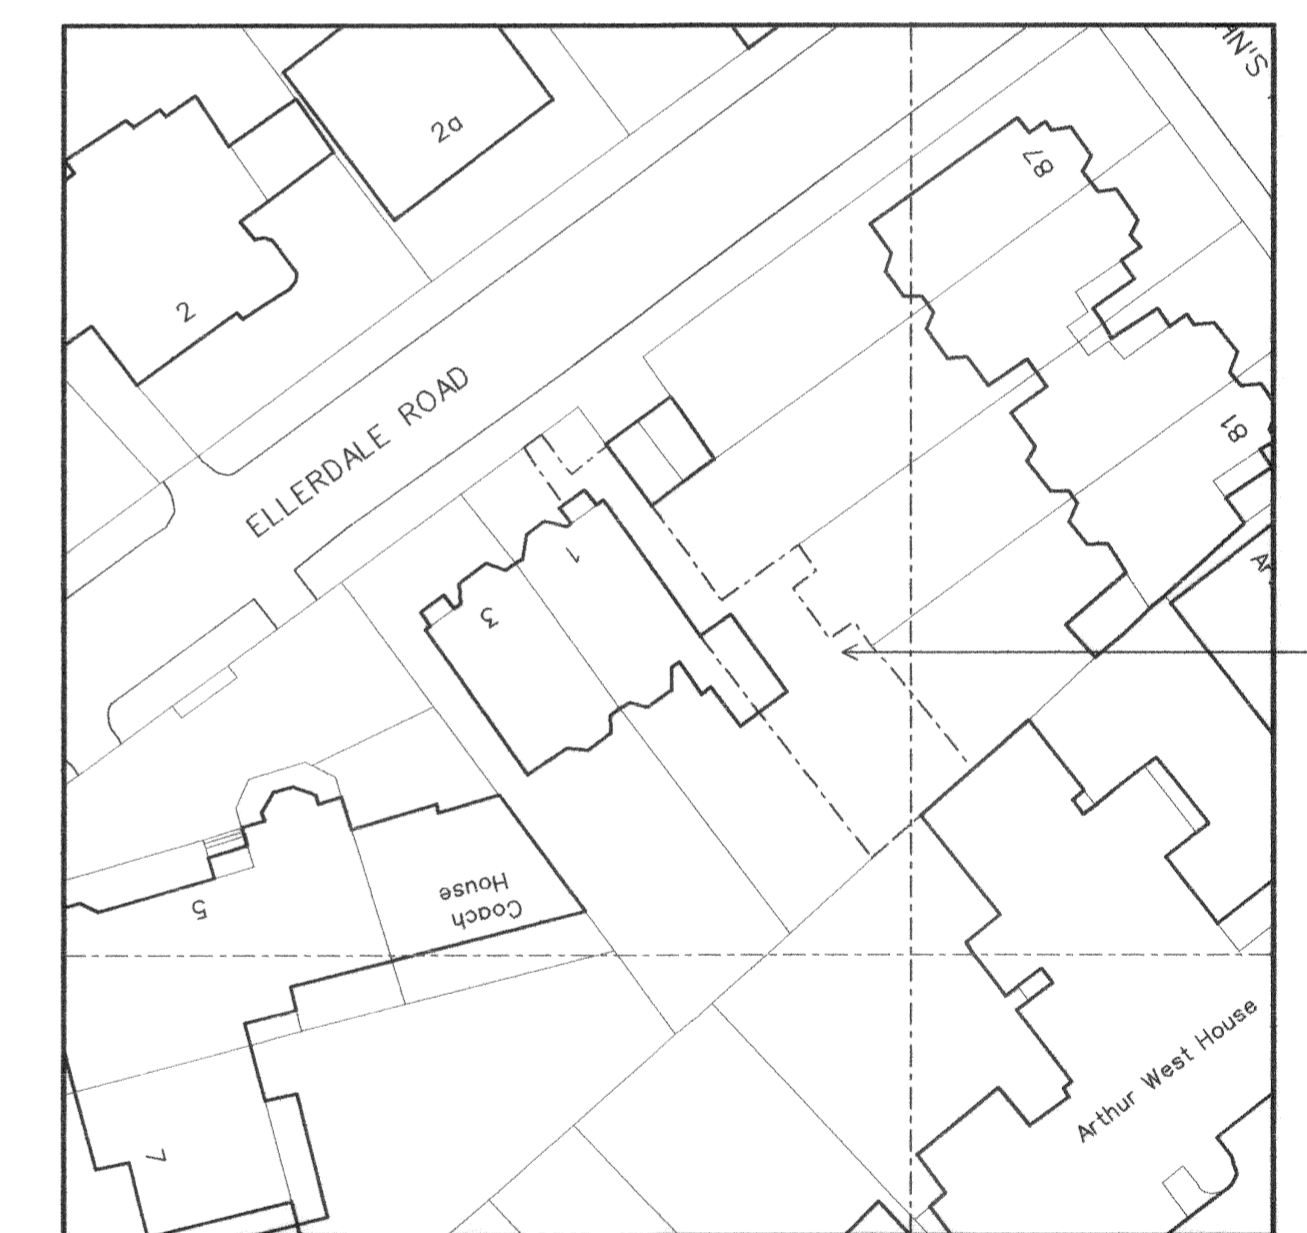

Site Plan
SCALE 1:100

Site Location
SCALE 1:1250

Block Plan
SCALE 1:500

Knight Architecture & Design
 9 High Street
 Olney
 Bucks MK46 4EB
 Tel: 01234 711600 Fax: 01234 711607
 e-mail: knight.architects@btinternet.com

Client	Mr. J. McElroy		
Project	Land adjoining 1 Ellerdale Road, London, NW3 6BA		
Title	Existing site plan, block plan and site location		
Scale	Date	Drawing No.	Rev.
1:100 1:500 1:1250	26 Oct 2015	28471-05	

DO NOT SCALE FROM THIS DRAWING. ALL DIMENSIONS MUST BE CHECKED ON SITE.