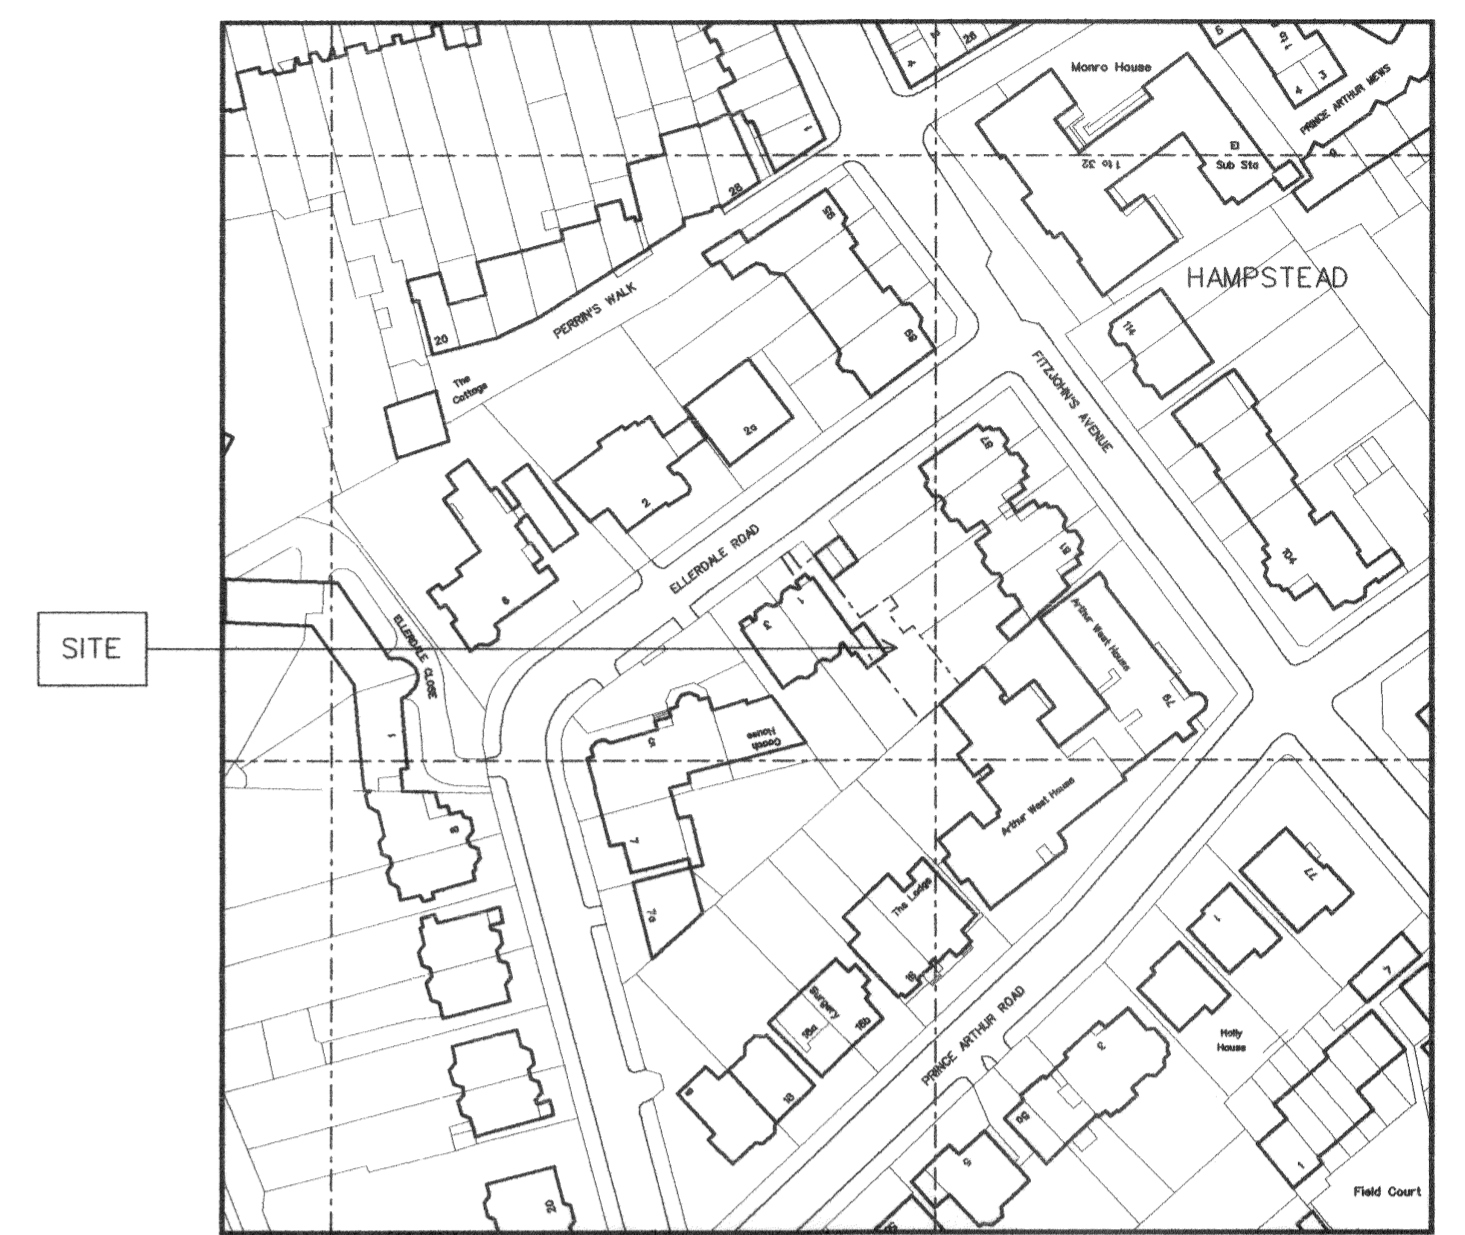

Site Plan
SCALE 1:100

Site Location
SCALE 1:1250

Block Plan
SCALE 1:500

Knight Architecture & Design
 9 High Street
 Olney
 Bucks MK46 4EB
 Tel: 01234 711600 Fax: 01234 711607
 e-mail: knight.architects@btinternet.com

Client	Mr. J. McElroy		
Project	Land adjoining 1 Ellerdale Road, London, NW3 6BA		
Title	Existing site plan, block plan and site location		
Scale	Date	Drawing No.	Rev.
1:100 1:500 1:1250	26 Oct 2015	28471-05	

DO NOT SCALE FROM THIS DRAWING. ALL DIMENSIONS MUST BE CHECKED ON SITE.