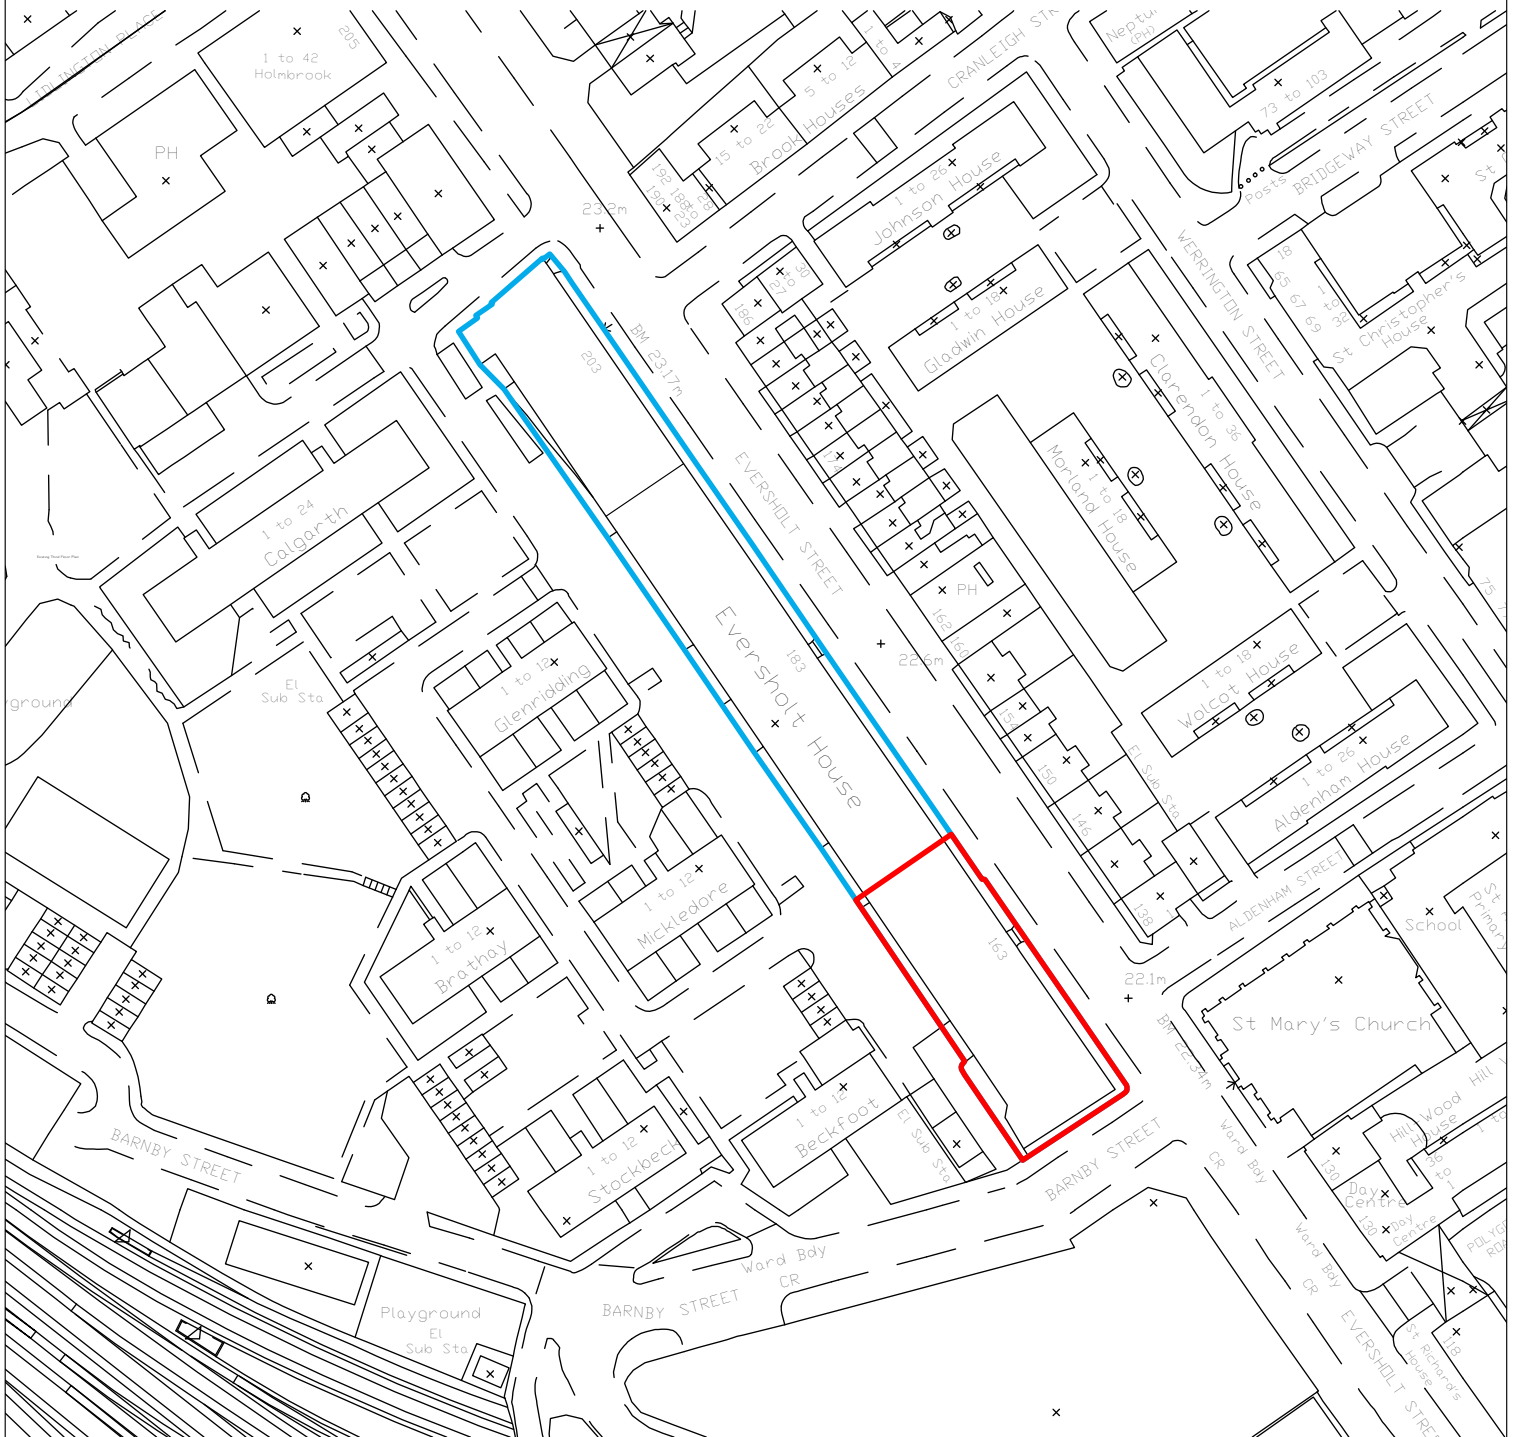

# PLANNING

Scale: 1:1250@A4

**215(PL)101**  
Site Location Plan (163)  
163-203 Eversholt St  
Scale: 1:1250@A4

**halebrown architects**

Hale Brown Architects Ltd. Unit 3, Phoenix Wharf, Eel Pie Island, Twickenham, London TW1 3DY  
T: 020 8977 6946 E: mail@halebrown.com W: www.halebrown.com