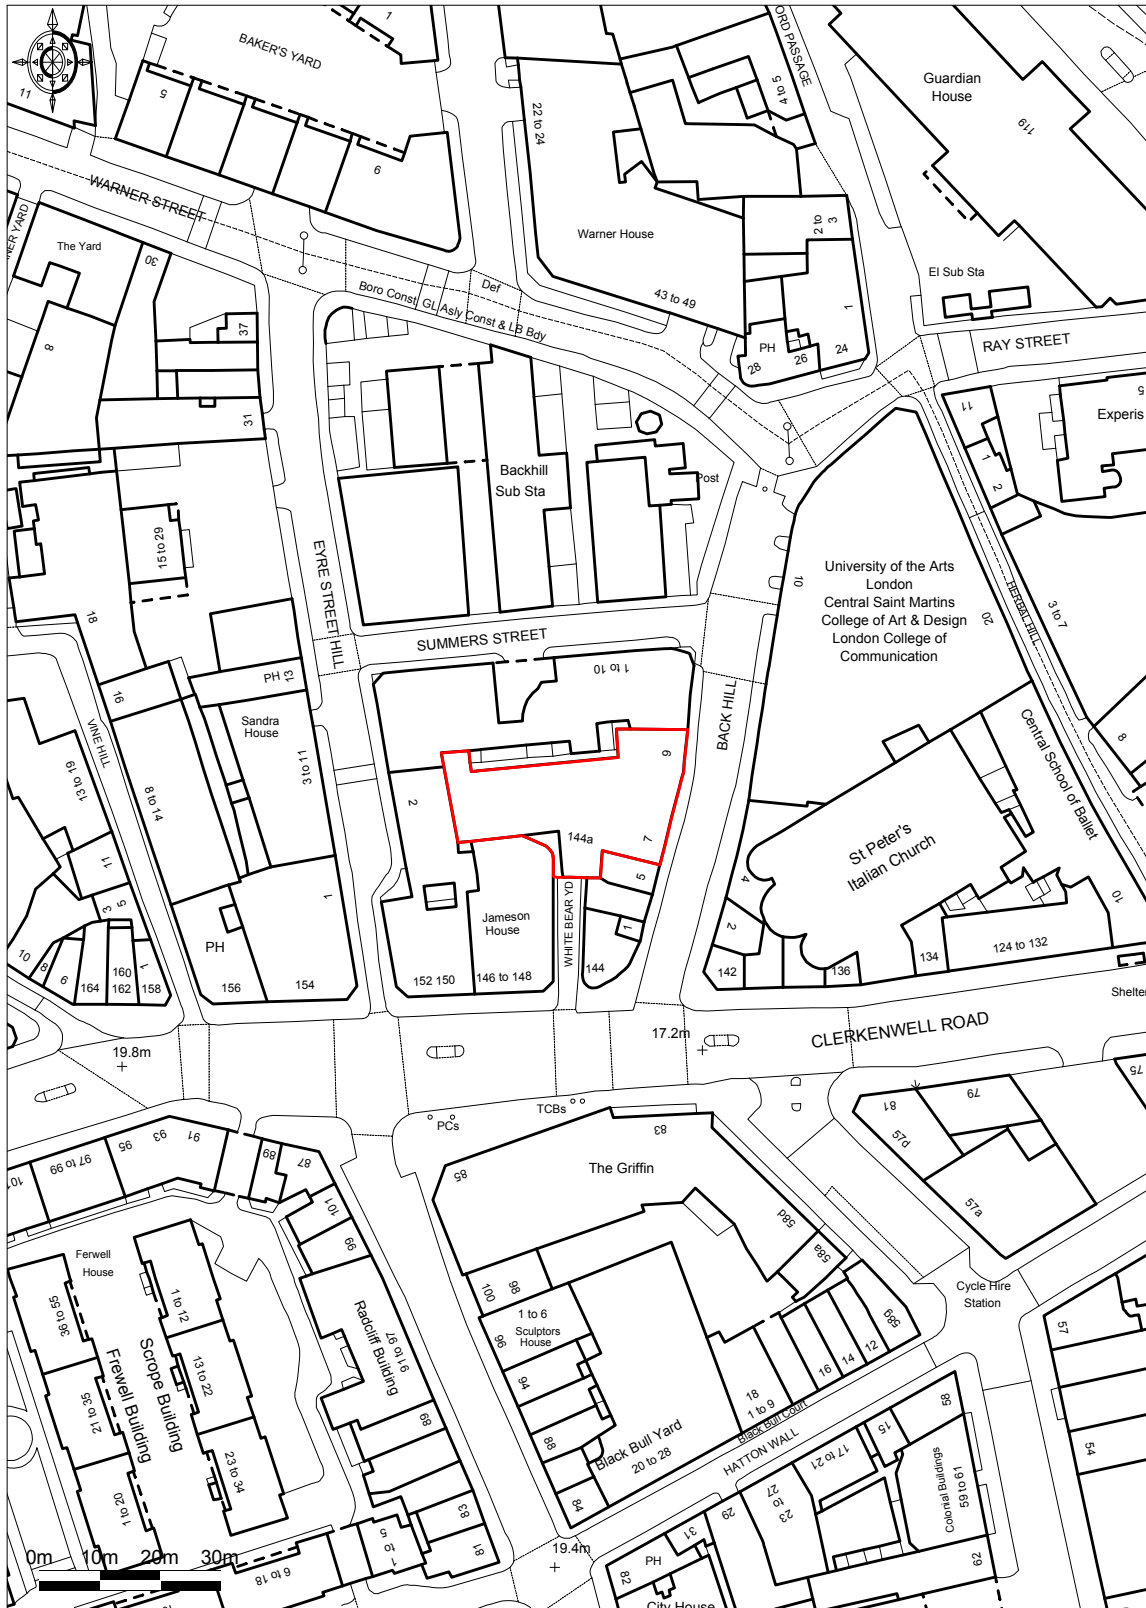

144a Clerkenwell Road - Site Location Plan

Scale 1:1250