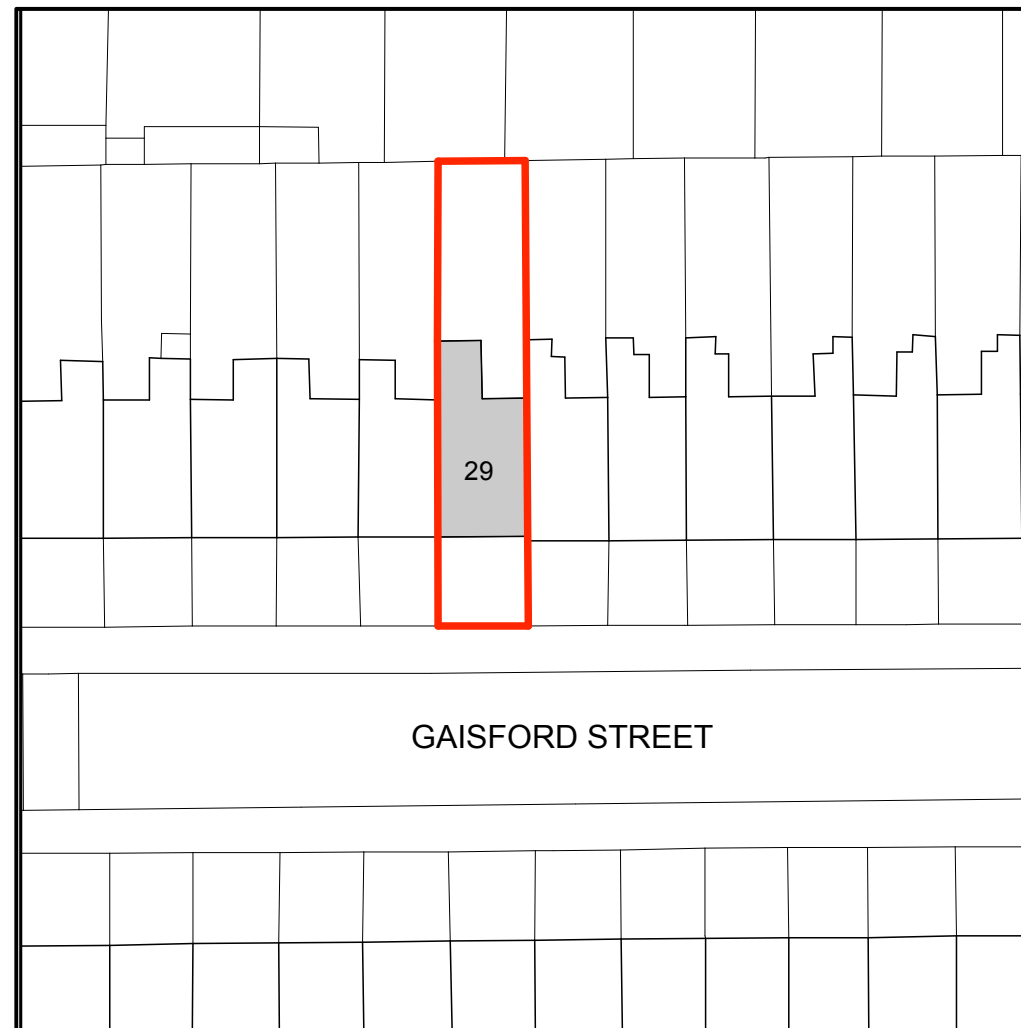

revisions

Location Plan 1:1250

Site Plan 1:500

AG Design Ltd
International House, 124
Cromwell Road, London,
SW7 4ET
architectural services (+44) 07515651778
E: amy@amyguydesign.co.uk

Project
29 (b) Gaisford Street, London, NW5 2EB

Title
Location Plan

Drawing No	Revision	Scale	Date
170 / 01		1:1250 /1:500@ A3	December 2015

Do not scale off this drawings. All dimensions to be checked on site prior to beginning works. report immediately in writing to project architect if any discrepancies are found between this drawing and the information recorded on site or give elsewhere.