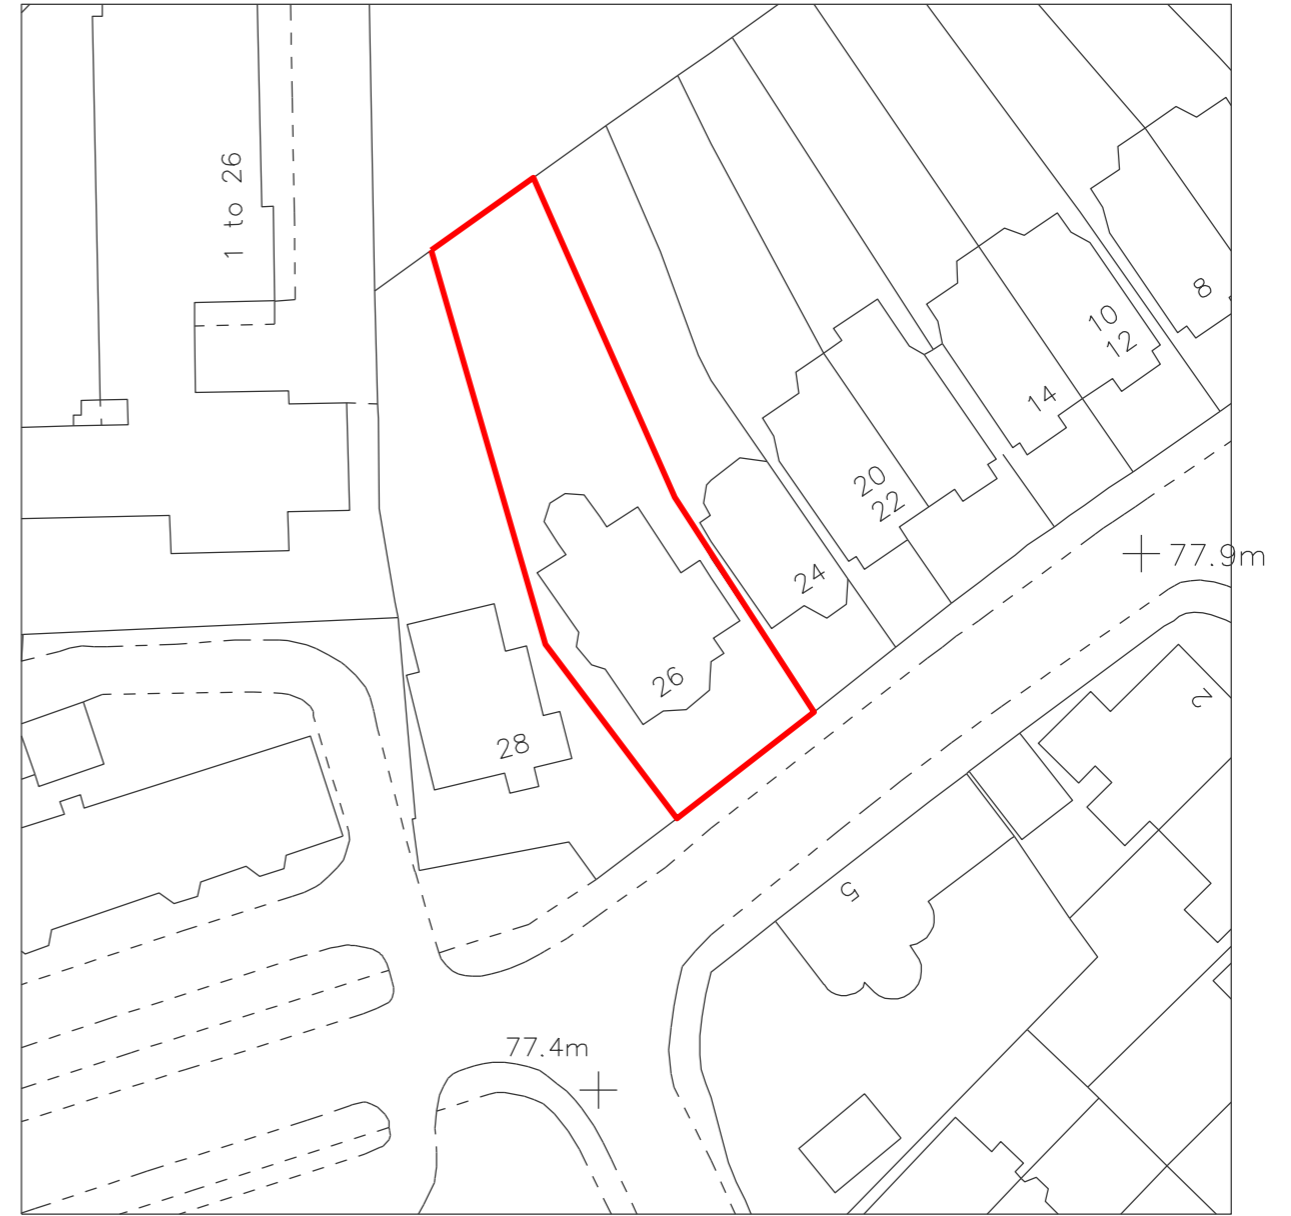

OS SURVEY MAP @ 1 : 1250

Pierre Maré Architects
Studio 1
6-16 Arbutus Street
London E8 4DT
www.pierremare.com
T: 020 7148 4569
M: 07957 618896
E: pierre@pierremare.com

Note:
Unless indicated, this drawing is for information purposes only
Do not scale, use figured dimensions only
All discrepancies or errors to be reported to the Architect

Issue /Date /Revision
PLANNING APPLICATION /16-01-05 /P1

Project
FLAT 4, 26 BELSIZE LANE, NW3 5AB
Drawing Name Scale as shown /Original Size A3
SITE LOCATION PLAN

Drawing Number
10
Revision
P1