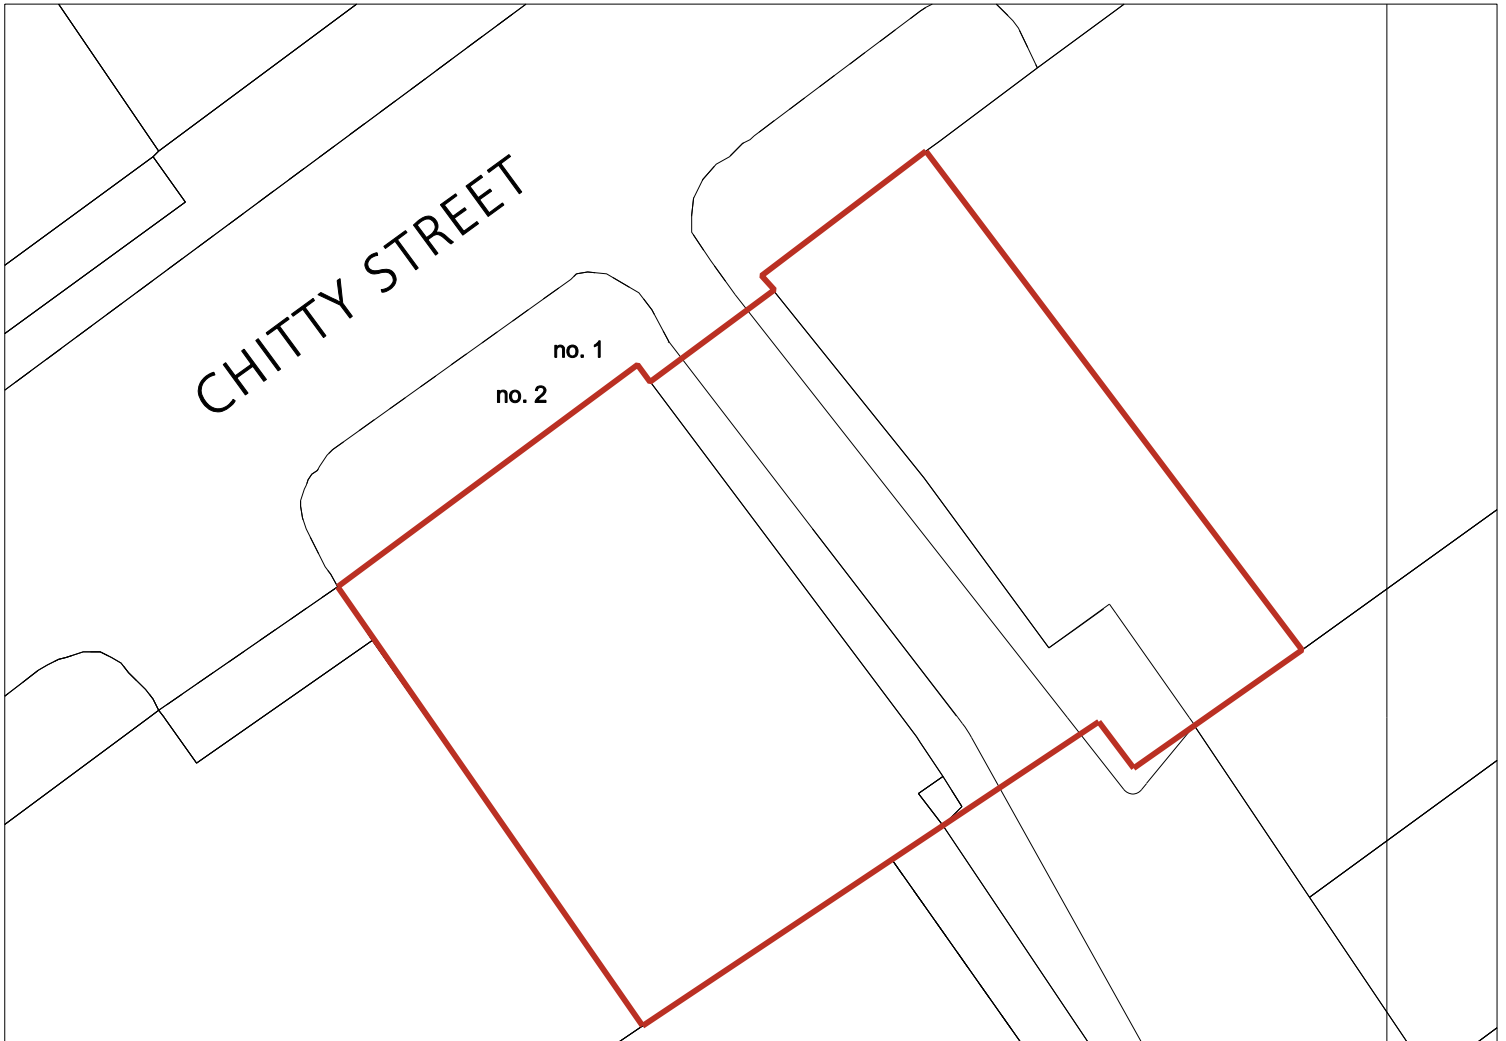

block location plan 1:1250

plan 1:200

GABOR GALLOV ARCHITECT
 25 Gough Place
 W1T 4GP
 London
 UK
 E: gg@gaborgallov.com
 www.gaborgallov.com
 tel. 0207 590 3922
 mob. 07 557 531 382

ONTRO TRAVEL Chitty Street	
DRAWING: plan and block location plan	
REVISION: No.:	SCALE: 1:1250@A4 + 1:200@A4
013 - L 01	DATE: January 2016