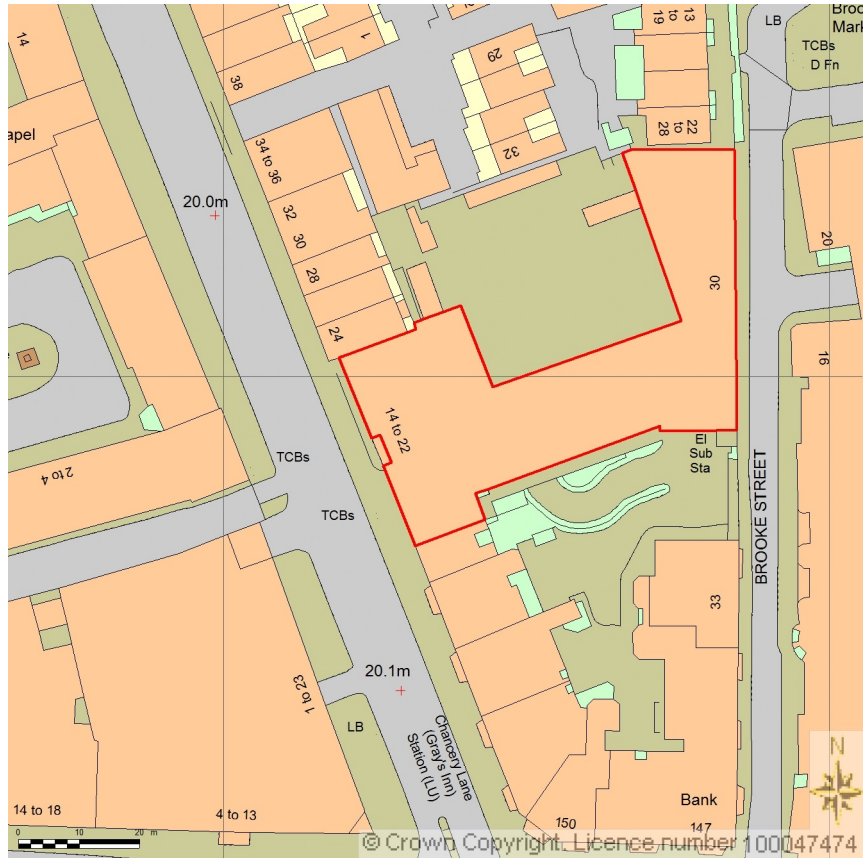

SITE LOCATION PLAN

AREA 2 HA

SCALE: 1:1250 on A4

CENTRE COORDINATES: 531135 , 181691

Supplied by Streetwise Maps Ltd

www.streetwise.net

Licence No: 100047474

16:42:41 21/01/2016