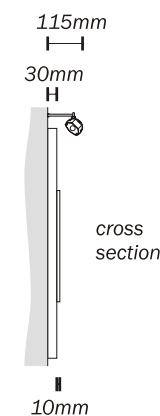

Drawing to be viewed/printed at A3

1:25  
Sign 'A'  
Folded aluminium fascia with fret cut pushed through acrylic text with applied white vinyl faces 'Kings Pharmacy'  
Applied vinyl text for Careway, Care - Pantone 7483C, Way - Pantone 376  
Size - 5450mm x 760mm  
Text height 268mm  
**ILLUMINATED VIA OVERHEAD LED TROUGH LIGHT (Portland Ecolux II)**  
Height to underside of sign: 3170mm

Sign 'B'  
Scale 1:25  
Folded aluminium projecting sign with fret cut acrylic text and logo with applied vinyl faces  
Pharmacy cross - Pantone 361C, Pantone 376C and Pantone 7483C  
Careway text - Pantone 376C and Pantone 7483C  
**ILLUMINATION via LED**  
Size - 770mm x 770mm  
Note: Letter height for 'C' of Careway - 98mm  
Note: Logo height - 355mm  
Note: Ground level to underside of sign - 3170mm