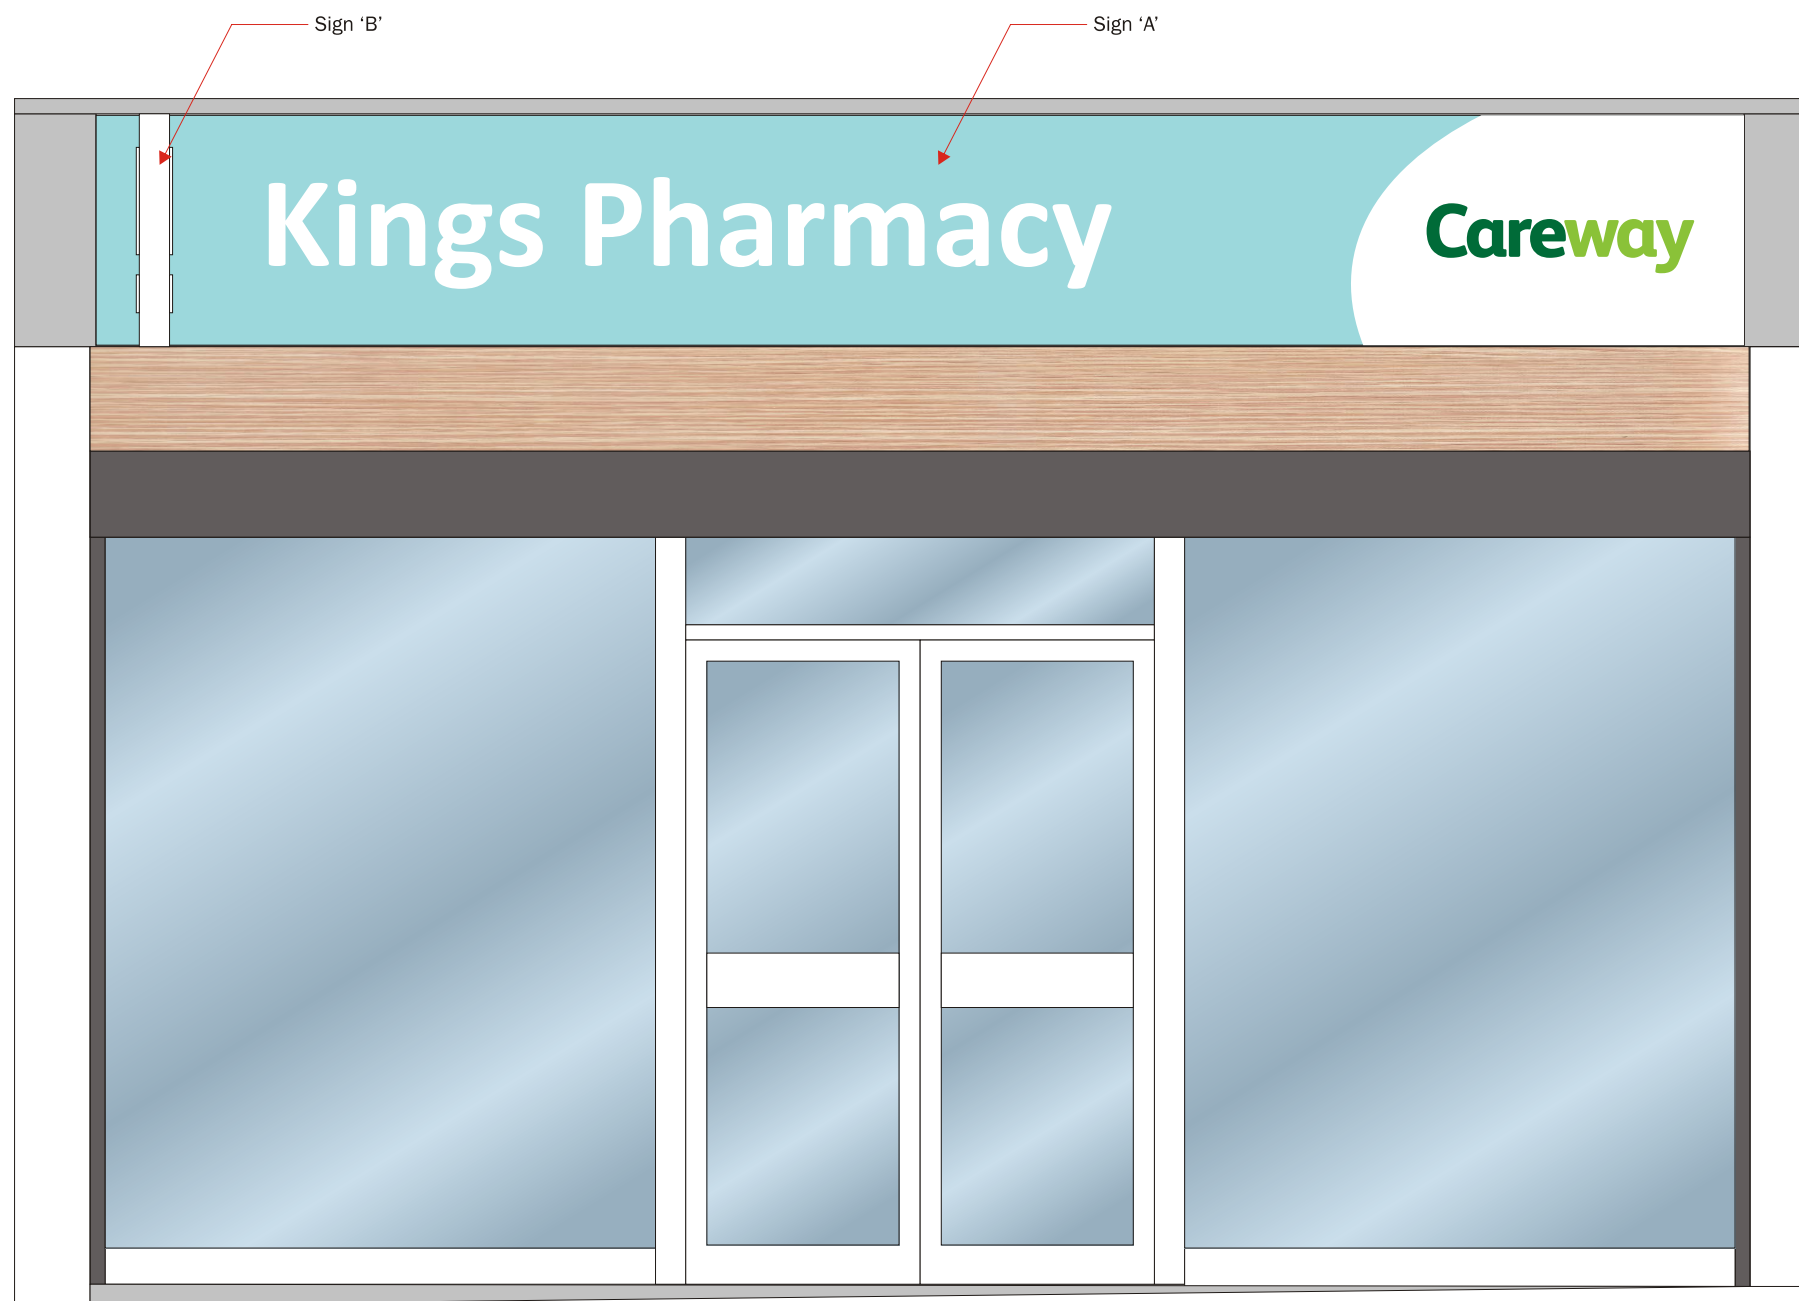

### Lighting

-

### Customer

Careway  
Kilburn

Date drawn - 21.01.2016  
Designer - Andy  
Location - J:/SME Limited

Drawing to be viewed/printed at A3

1:25  
Sign 'A'  
Folded aluminium fascia with fret cut pushed through acrylic text with applied white vinyl faces 'Kings Pharmacy'  
Applied vinyl text for Careway, Care - Pantone 7483C, Way - Pantone 376  
Size - 5450mm x 760mm  
Text height 268mm  
**ILLUMINATED VIA OVERHEAD LED TROUGH LIGHT (Portland Ecolux II)**  
Height to underside of sign: 3170mm

Sign 'B'  
Scale 1:25  
Folded aluminium projecting sign with fret cut acrylic text and logo with applied vinyl faces  
Pharmacy cross - Pantone 361C, Pantone 376C and Pantone 7483C  
Careway text - Pantone 376C and Pantone 7483C  
**ILLUMINATION via LED**  
Size - 770mm x 770mm  
Note: Letter height for 'C' of Careway - 98mm  
Note: Logo height - 355mm  
Note: Ground level to underside of sign - 3170mm