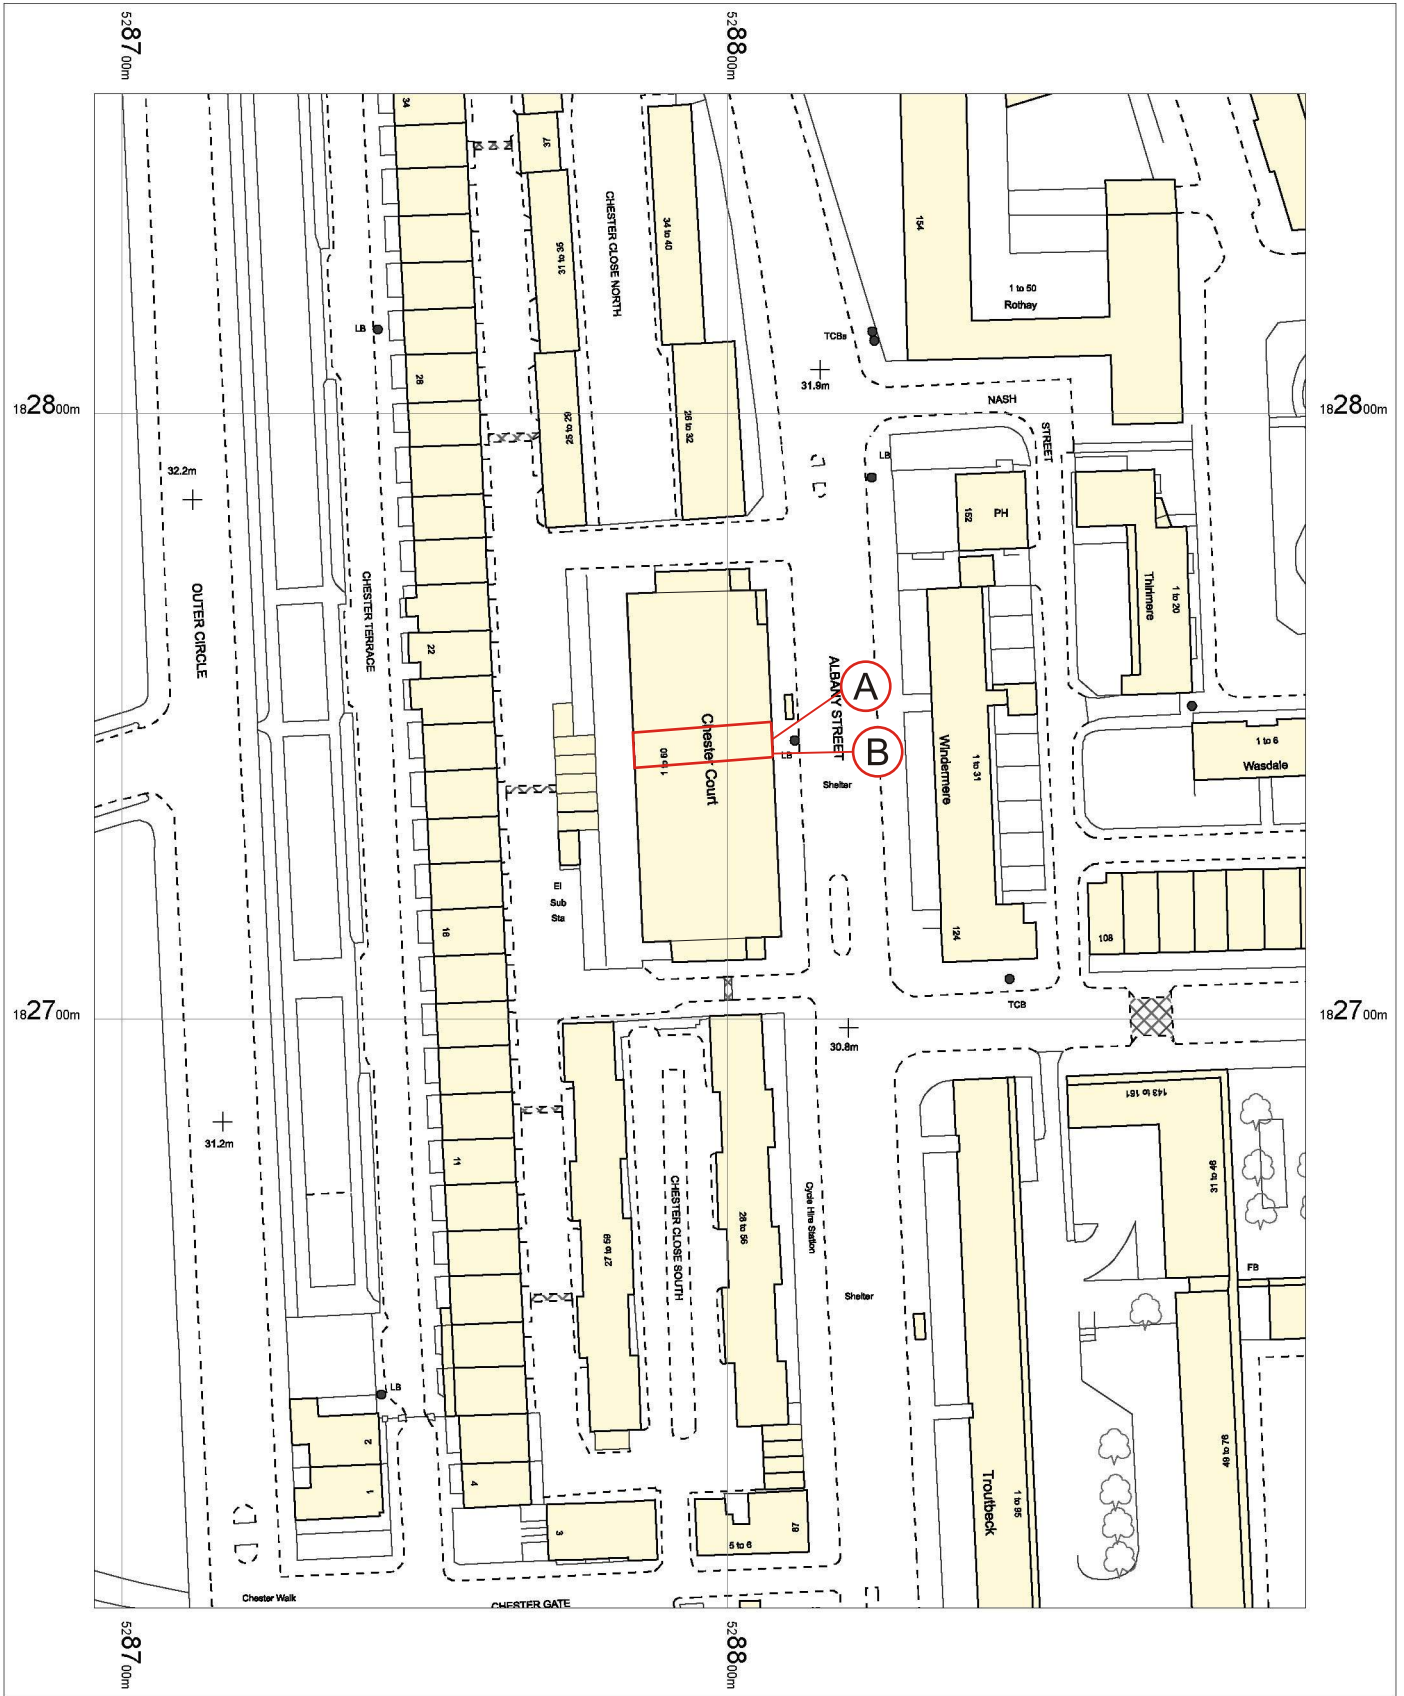

117247 Kings Pharmacy London

OS MasterMap 1250/2500/10000 scale
 21 January 2016, ID: CM-00495269
www.centremapslive.co.uk

1:1250 scale print at A4, Centre: 528796 E, 182728 N

©Crown Copyright Ordnance Survey. Licence no.
 100019980

SIGN SPECIALISTS
sign-specialists.co.uk

117247 Kings Pharmacy London

OS MasterMap 1250/2500/10000 scale
 21 January 2016, ID: CM-00495269
www.centremapslive.co.uk

1:1250 scale print at A4, Centre: 528796 E, 182728 N

©Crown Copyright Ordnance Survey. Licence no.
 100019980