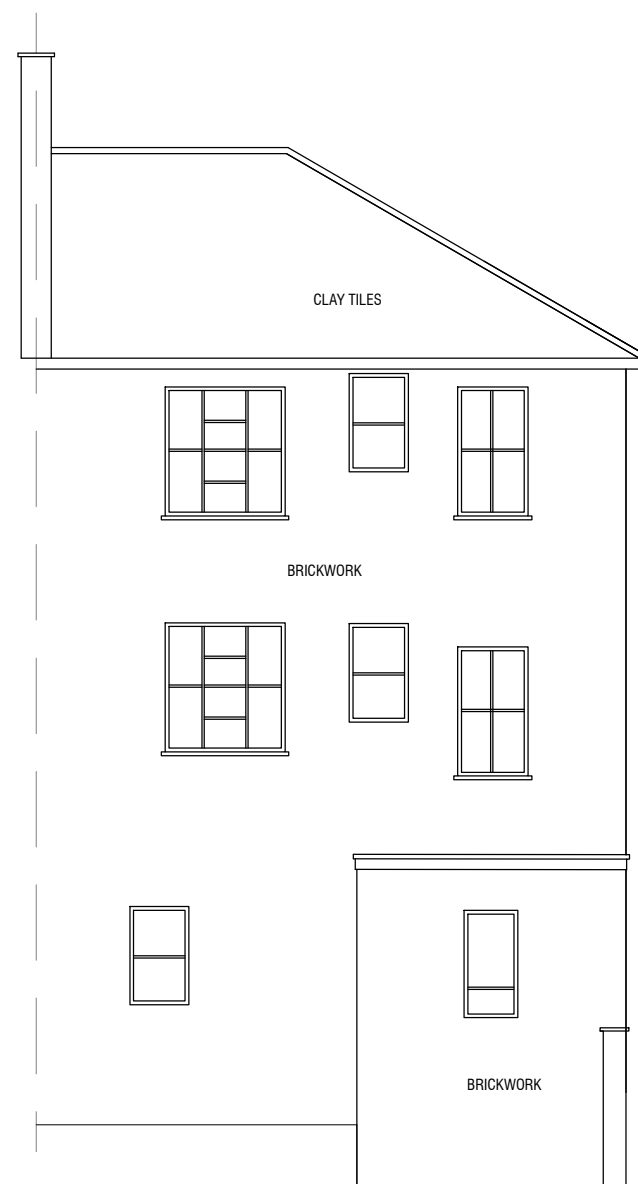

Note:
Do not scale. Verify all the
dimension before
commencing work

EXISTING SIDE ELEVATION 1:100

Client:

Mr Ben Storey

Project title:

49c
Dartmouth Park Rd
London
NW5 1SU

Drawing name:

EXISTING REAR
ELEVATION

Drawn by
SA

Date: JAN 2016

Drawing No:BS-01-103

Scale: 1:100

Paper size: A3