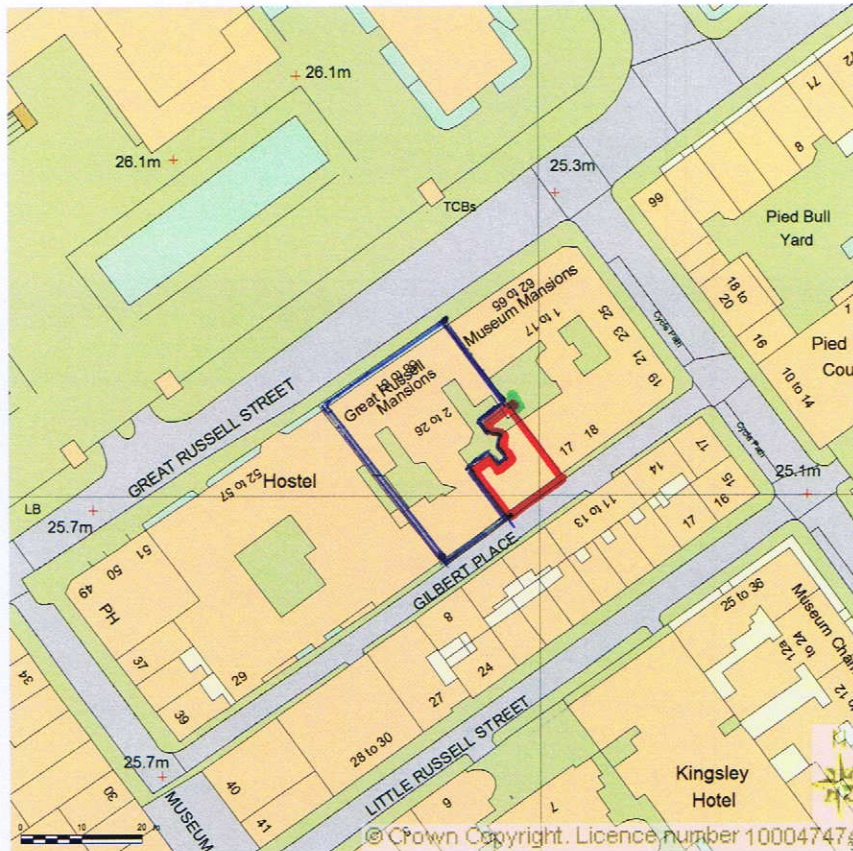

SITE LOCATION PLAN
AREA 2 HA
SCALE 1:1250 on A4

**GREAT RUSSELL MANSIONS,
59 – 61 Great Russell Street,
London
WC1B 3BE**

Supplied by Streetwise Maps Ltd
www.streetwise.net
Licence No: 100047474
14/11/2015 16:13