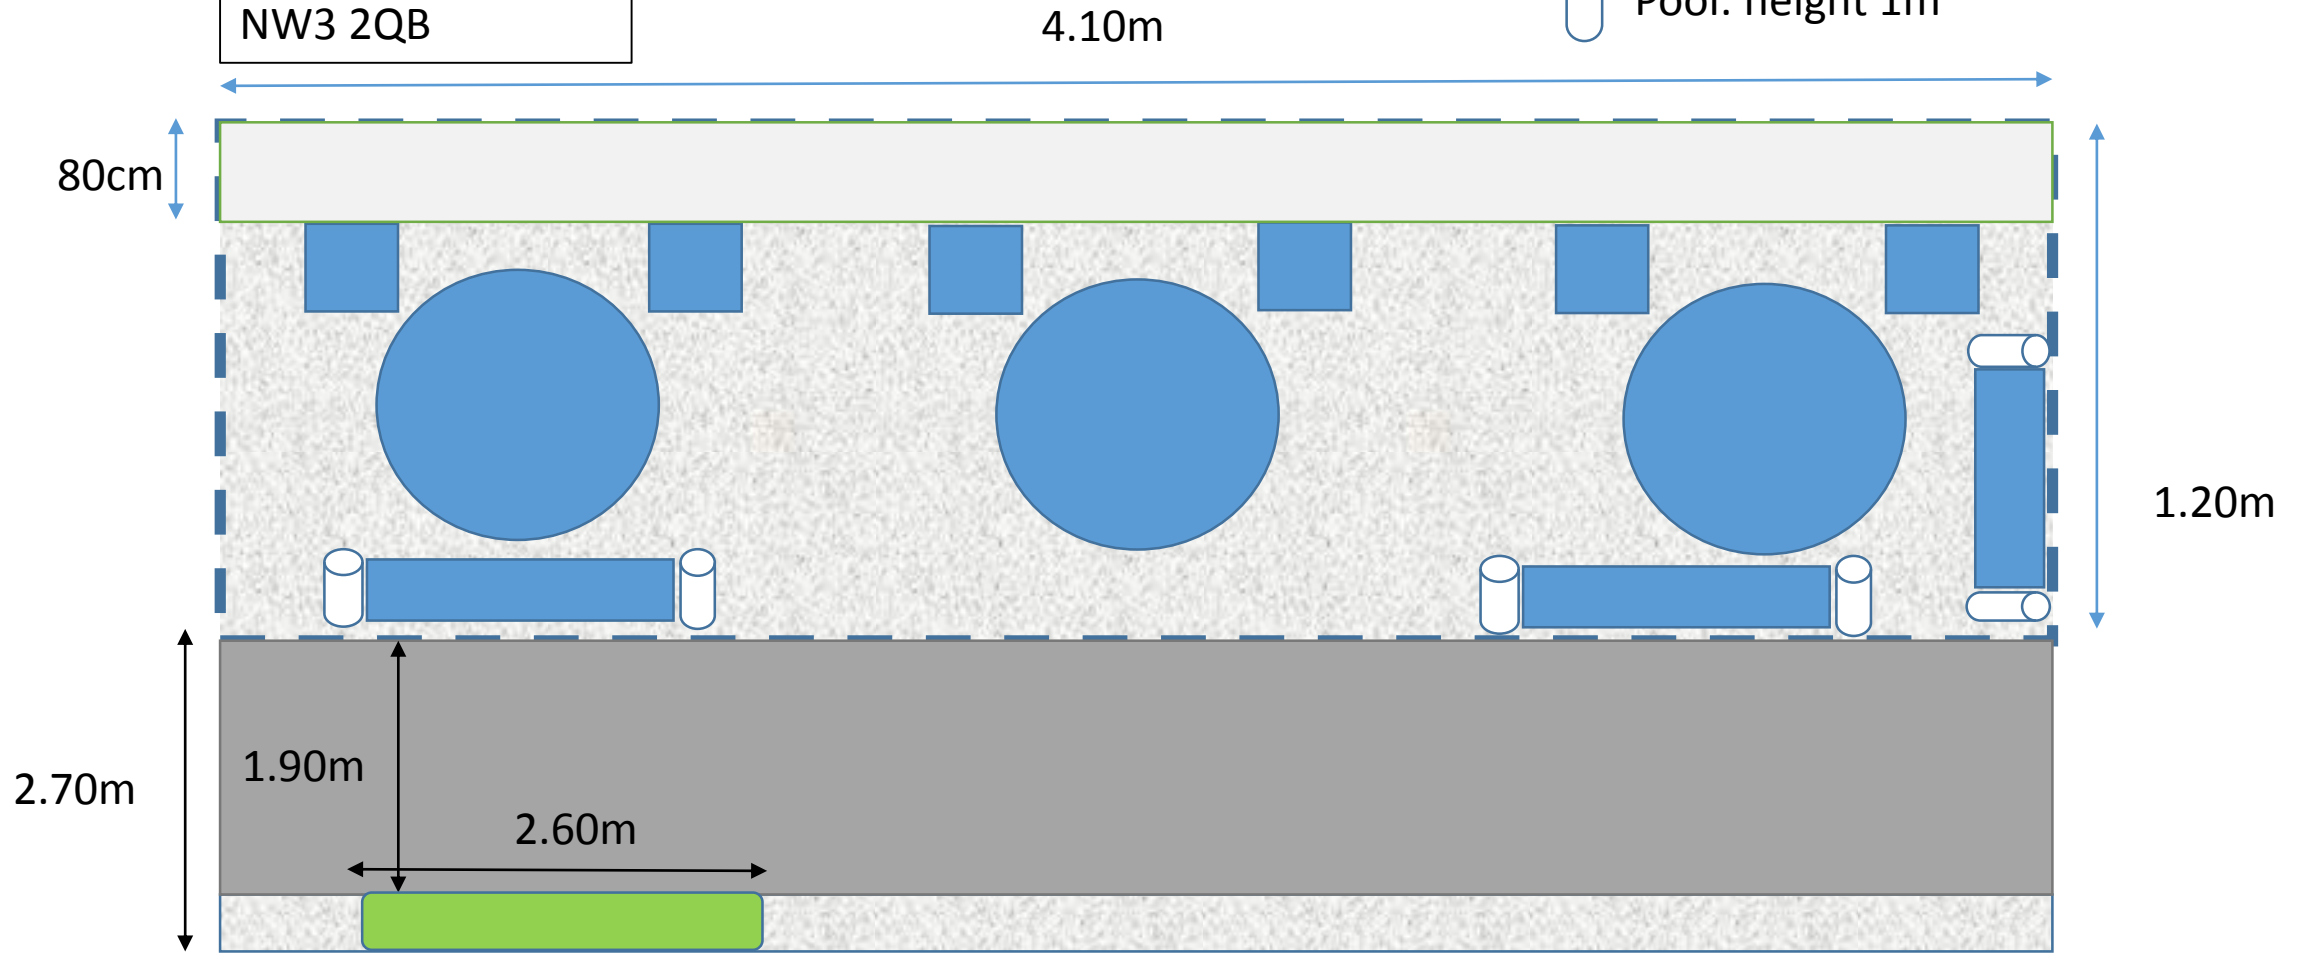

Euphorium Bakery
45 Southend Road
NW3 2QB

 Bike Rack: width 2.60m
 Pool: height 1m

-  Table: 60cm
-  Chairs: 50cm x 50cm
-  Barriers: width 1.30m
-  Area of Pavement
-  Area of Private Forecourt
-  Area to be occupied by amenities
-  Area for Pedestrian Access