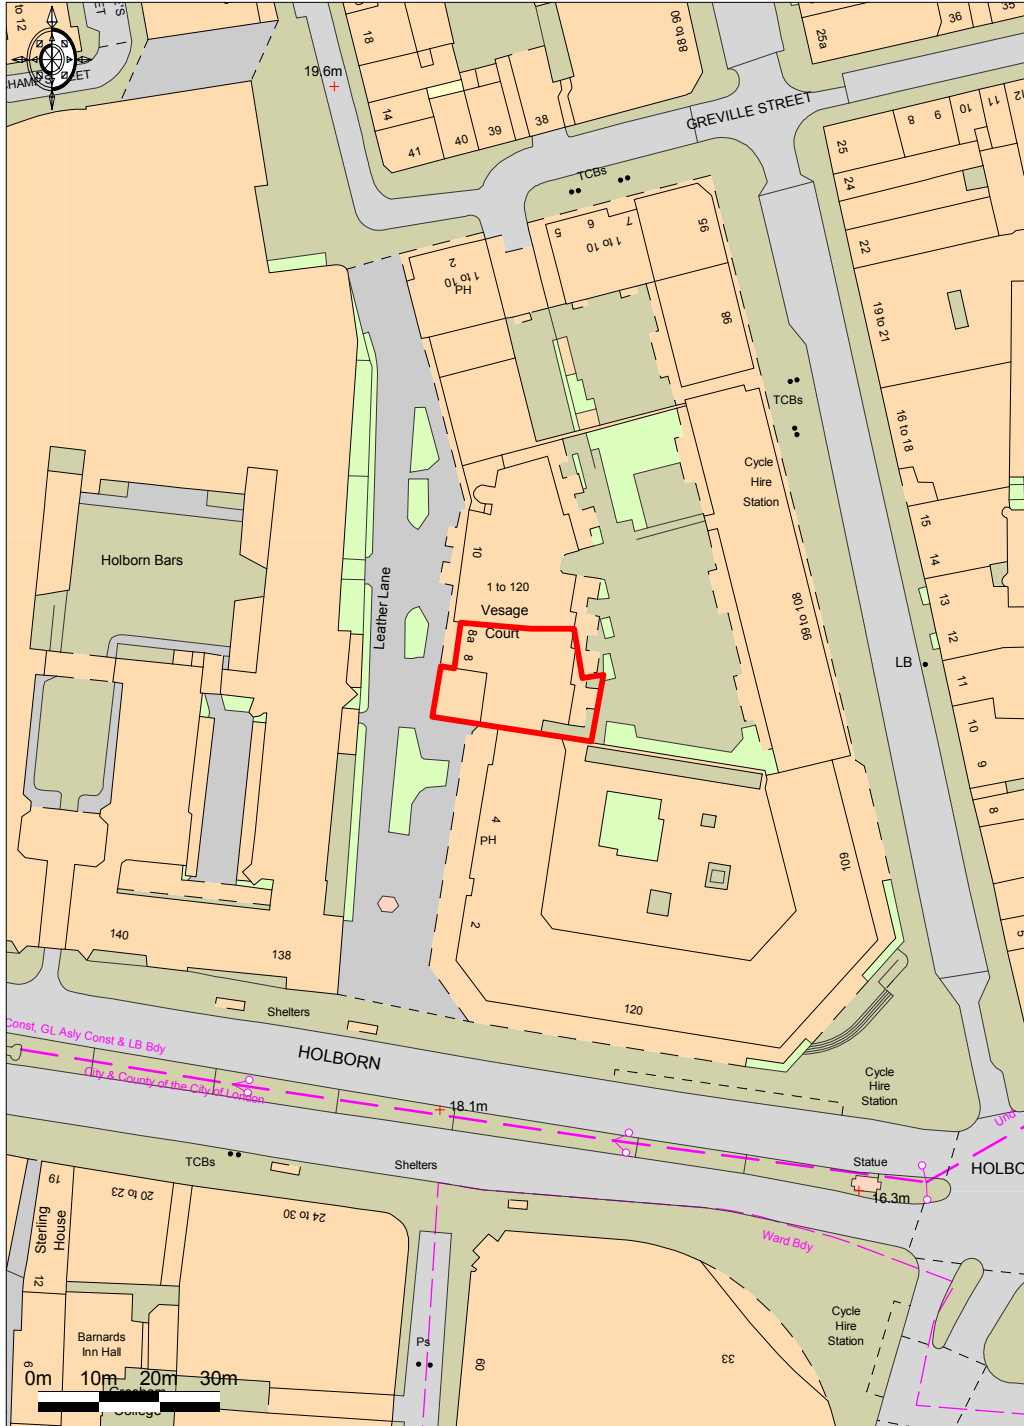

Pret - Unit 8, 5 Leather Lane, London

Site Location Plan